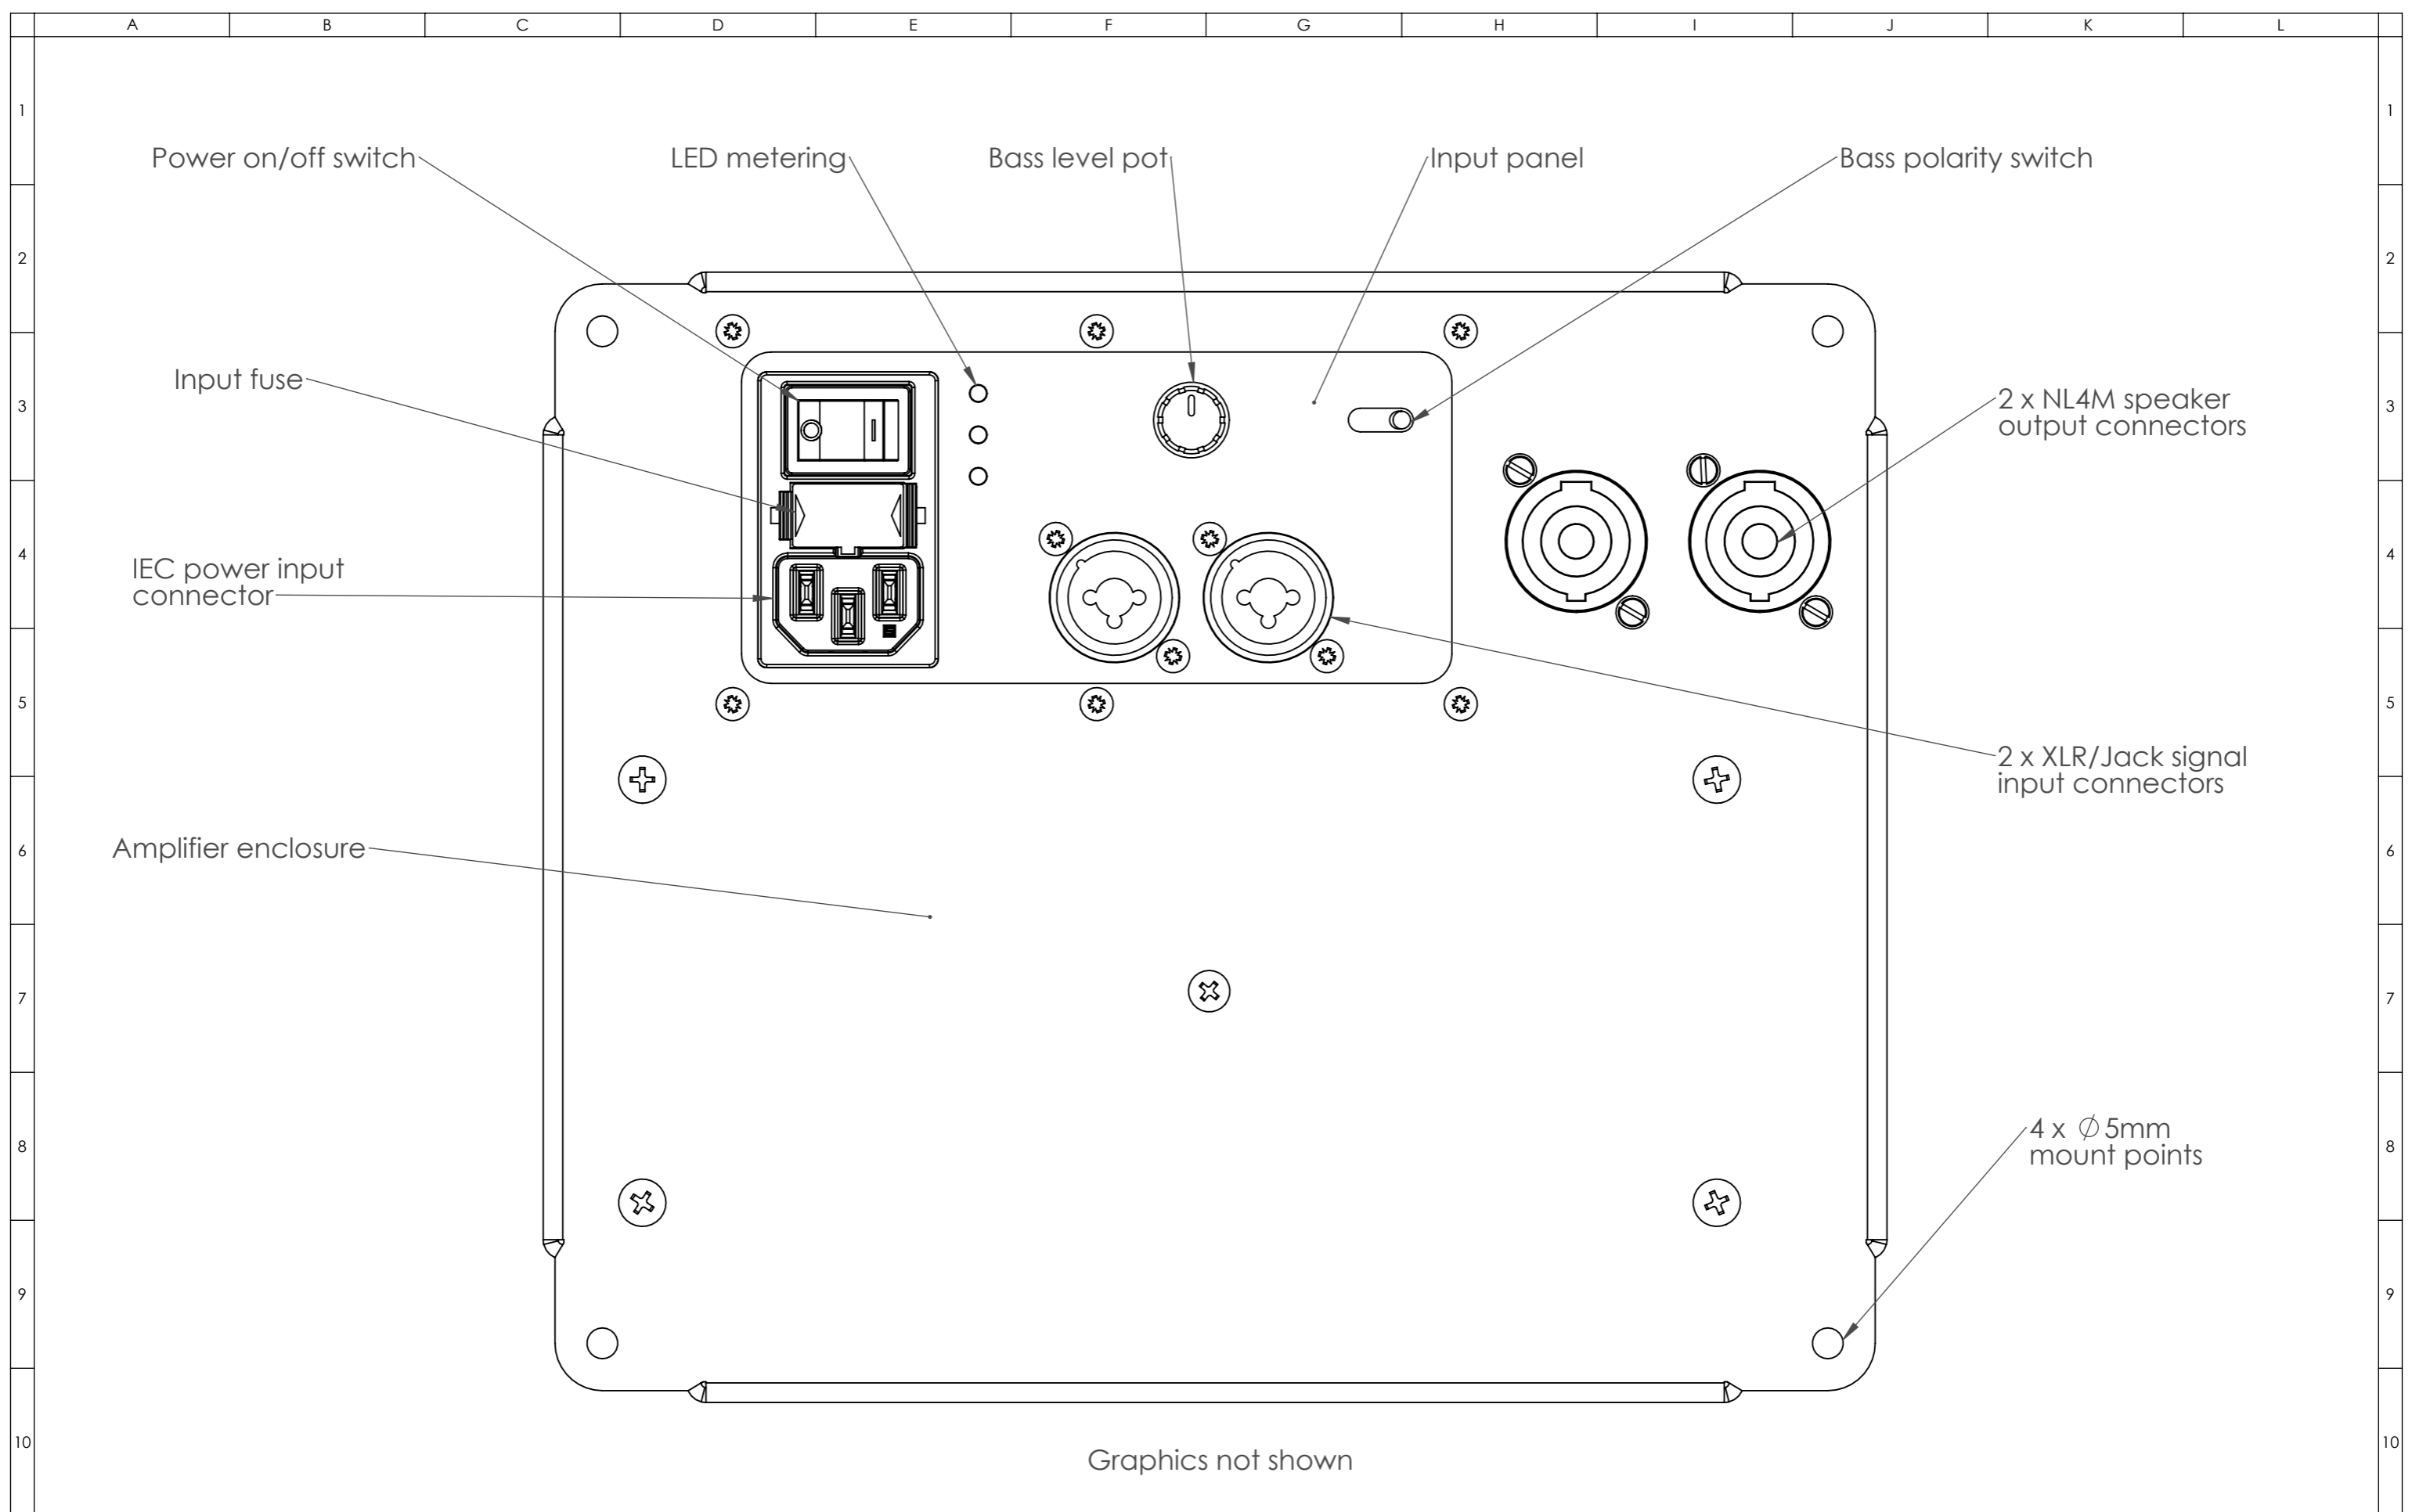

Funktion-One Research LTD
 Hoyle, Beare Green, Dorking, Surrey, RH5 4PS, UK
 mail@funktion-one.com +44 (0)1306 712820

Sheet: Overview
 Funktion-One Product Detail Drawing

A3 Sheet Scale: 1:5
 Filename:

Drawn By: Mike Igglesden 23/05/2023
SB8A-F1-DD=T0147-00