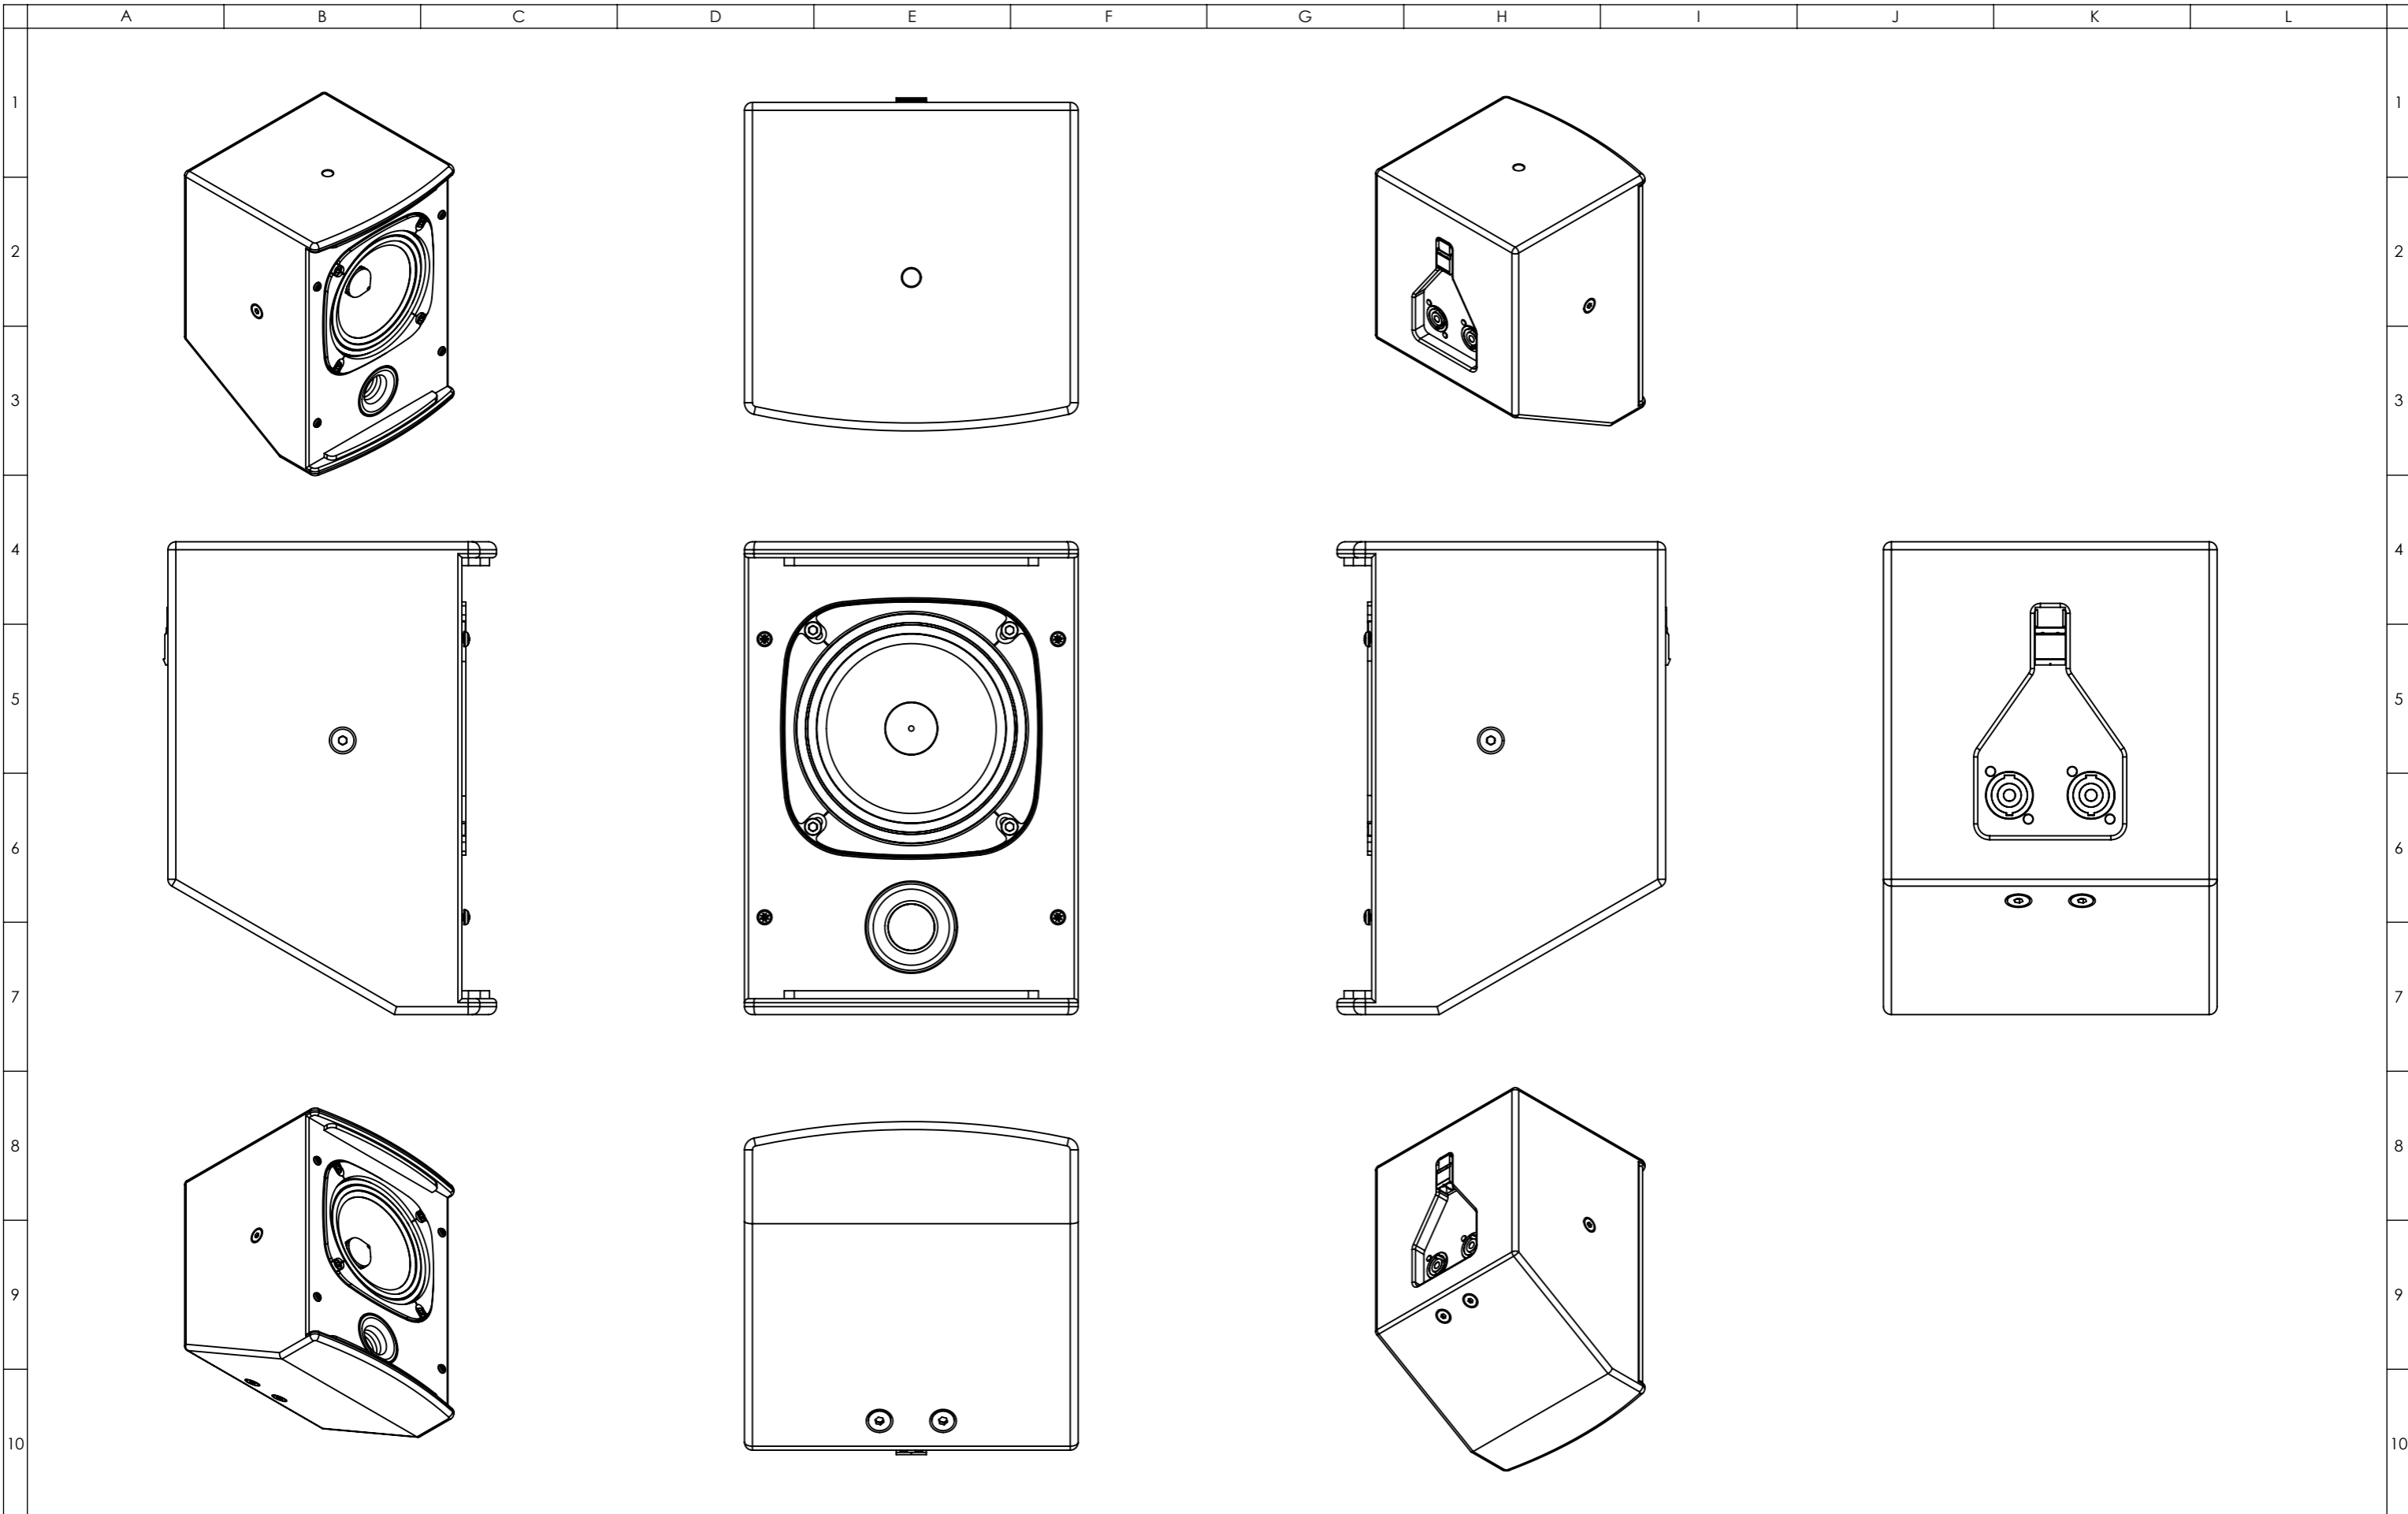

Funktion-One Research LTD
Hoyle, Beare Green, Dorking, Surrey, RH5 4PS, UK
mail@funktion-one.com +44 (0)1306 712820

Sheet: No Grille
Funktion-One Product Technical Drawing

A3 Sheet Scale: 1:3

Drawn By: Mike Igglesden 10/10/2023

Filename:

F5.2-F1-TD=T0035-02