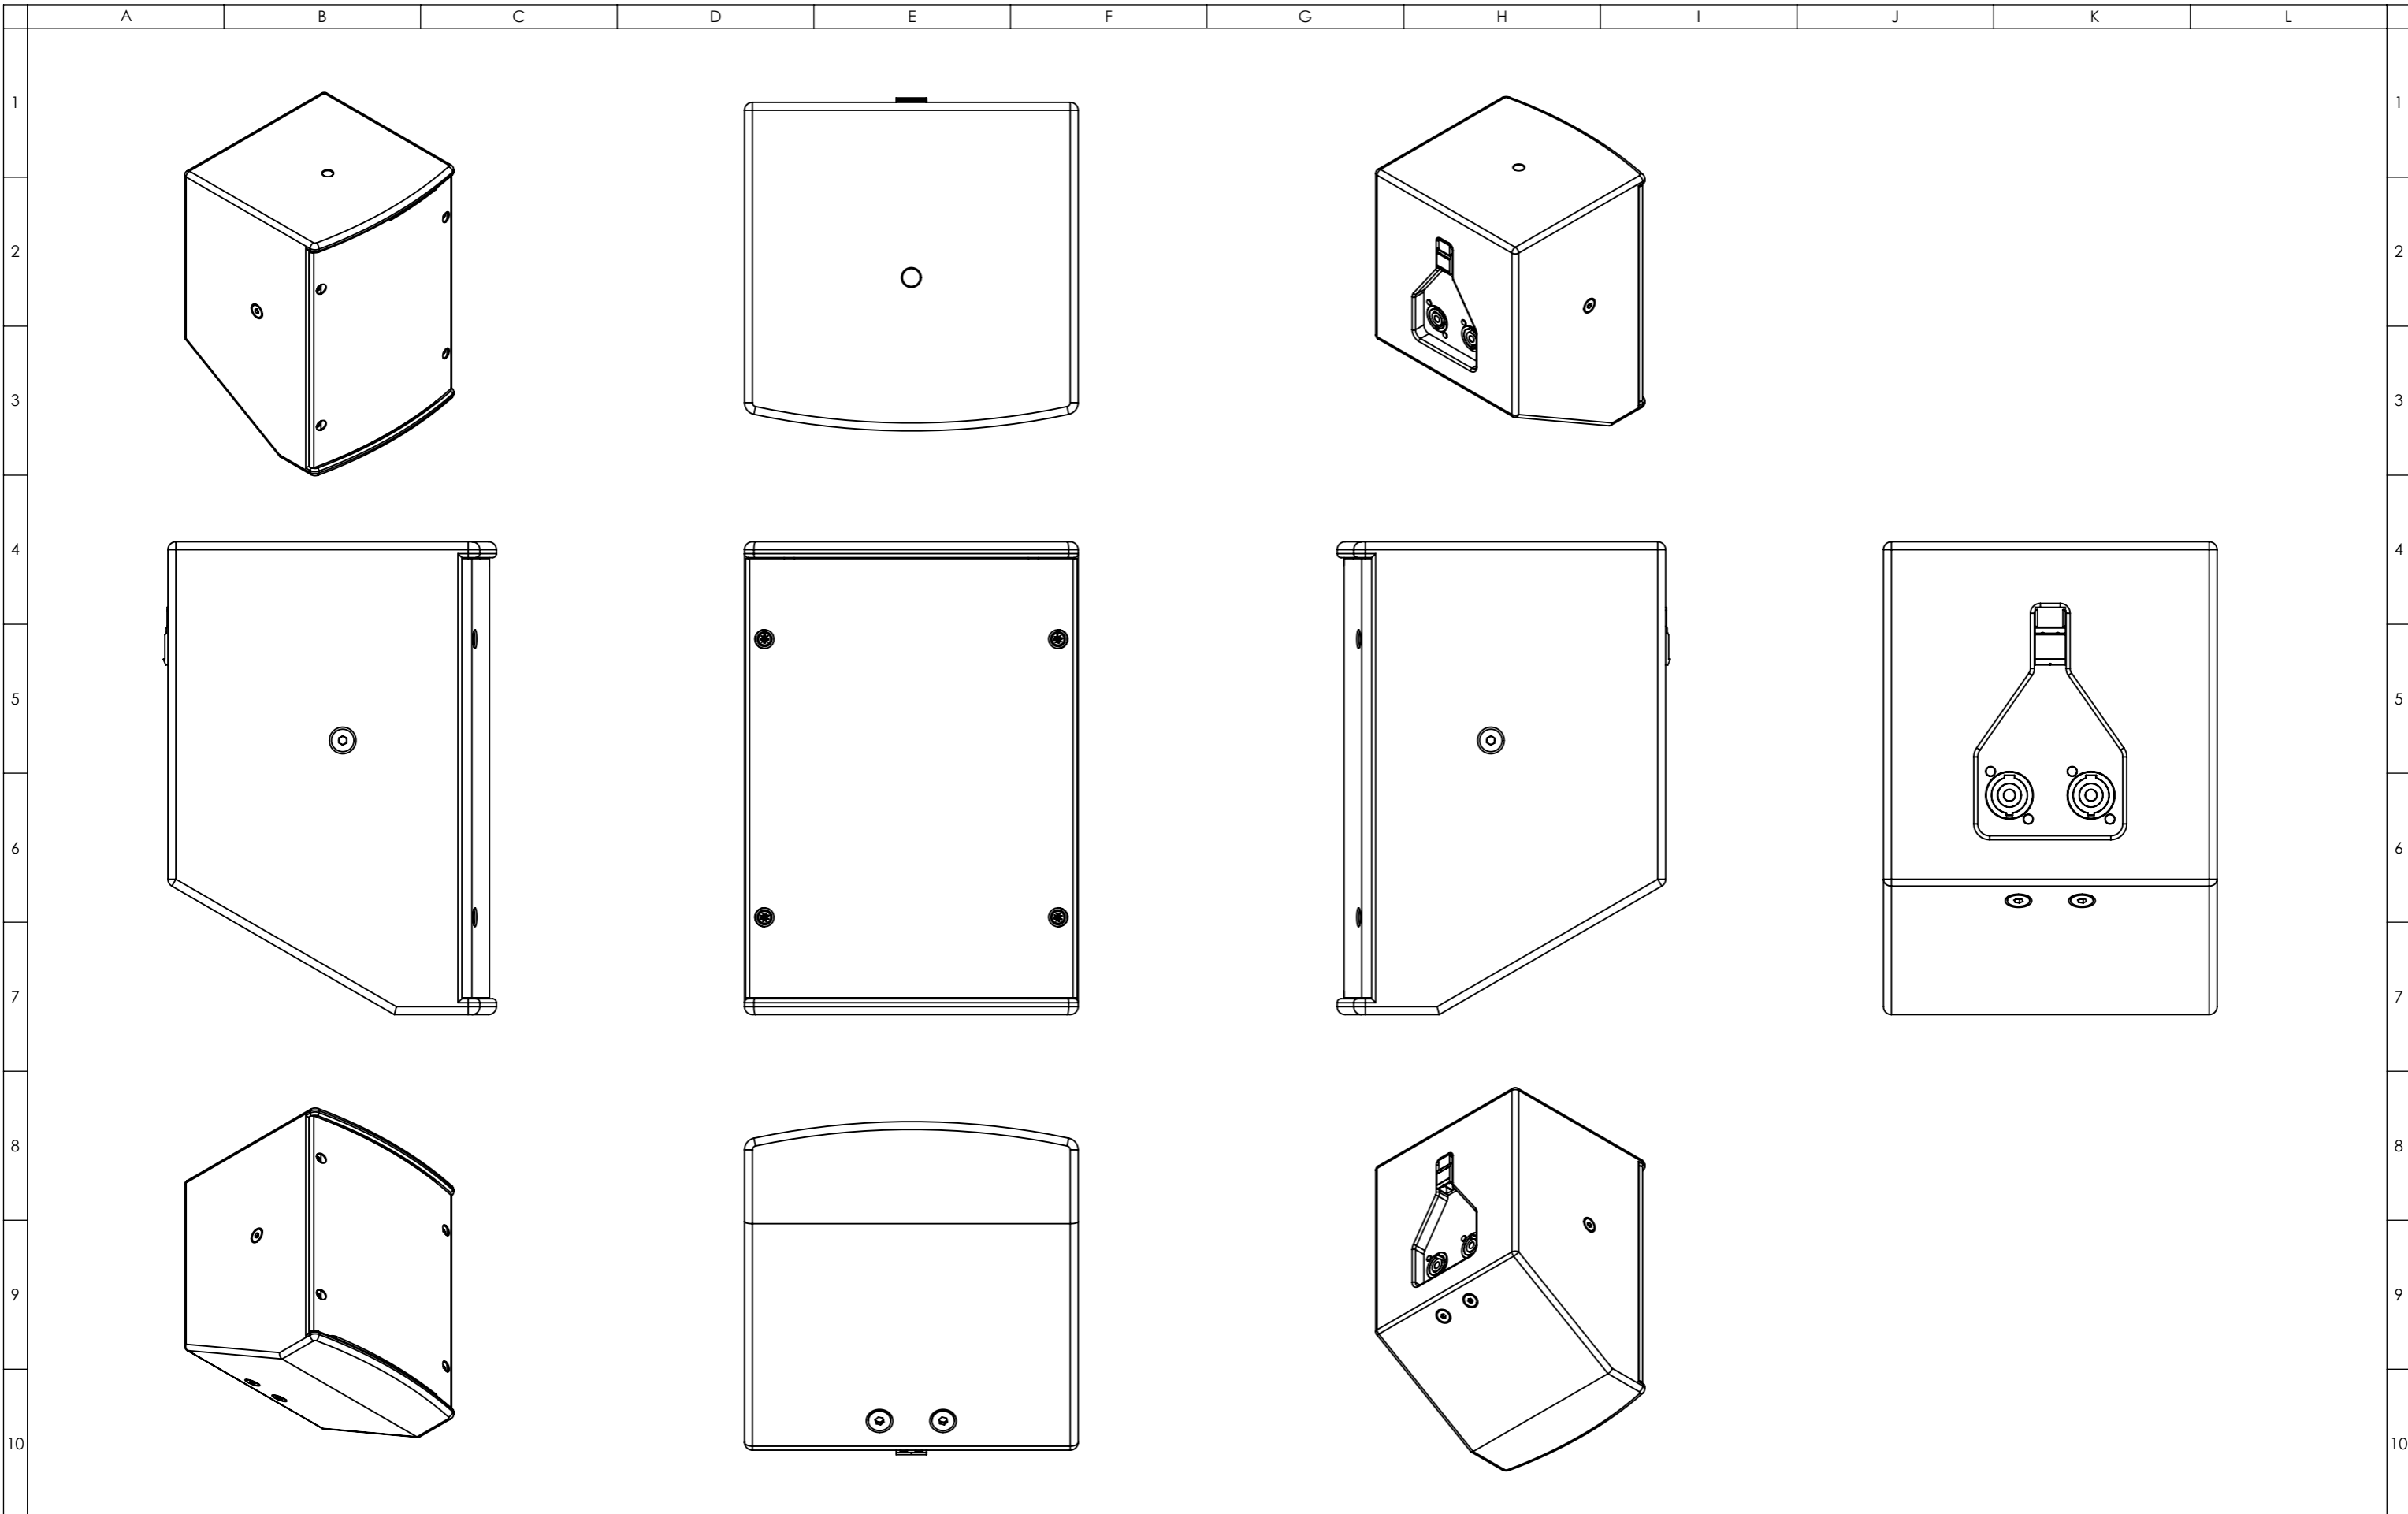

Funktion-One Research LTD  
 Hoyle, Beare Green, Dorking, Surrey, RH5 4PS, UK  
 mail@funktion-one.com +44 (0)1306 712820

Sheet: Dimensions

Funktion-One Product Technical Drawing

A3 Sheet Scale: 1:3

Filename:

Drawn By: Mike Igglesden

10/10/2023

F5.2-F1-TD=T0035-02

Funktion-One Research LTD  
 Hoyle, Beare Green, Dorking, Surrey, RH5 4PS, UK  
 mail@funktion-one.com +44 (0)1306 712820

Sheet: Standard  
 Funktion-One Product Technical Drawing

A3 Sheet Scale: 1:3

Drawn By: Mike Igglesden 10/10/2023

Filename:

F5.2-F1-TD=T0035-02

Funktion-One Research LTD  
 Hoyle, Beare Green, Dorking, Surrey, RH5 4PS, UK  
 mail@funktion-one.com +44 (0)1306 712820

Sheet: No Grille  
 Funktion-One Product Technical Drawing

A3 Sheet Scale: 1:3

Drawn By: Mike Igglesden 10/10/2023

Filename:

F5.2-F1-TD=T0035-02