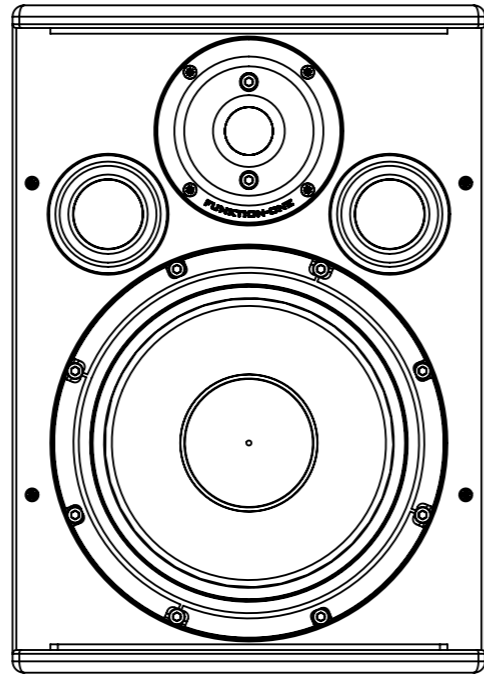

Funktion-One Research LTD  
 Hoyle, Beare Green, Dorking, Surrey, RH5 4PS, UK  
 mail@funktion-one.com +44 (0)1306 712820

Sheet: Standard

Funktion-One Product Technical Drawing

A3 Sheet Scale: 1:4

Filename:

Drawn By: Mike Igglesden

13/12/2021

F81.2-F1-TD=T0040-00

Funktion-One Research LTD  
 Hoyle, Beare Green, Dorking, Surrey, RH5 4PS, UK  
 mail@funktion-one.com +44 (0)1306 712820

Sheet: No Grille  
 Funktion-One Product Technical Drawing

A3 Sheet Scale: 1:4  
 Filename:

Drawn By: Mike Igglesden 13/12/2021

F81.2-F1-TD=T0040-00