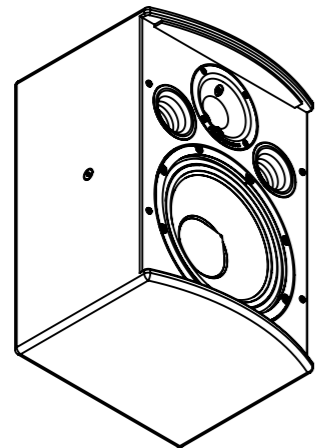

Funktion-One Research LTD
Hoyle, Beare Green, Dorking, Surrey, RH5 4PS, UK
mail@funktion-one.com +44 (0)1306 712820

Sheet: No Grille
Funktion-One Product Technical Drawing

A3 Sheet Scale: 1:4
Filename:

Drawn By: Mike Igglesden 13/12/2021

F81.2-F1-TD=T0040-00