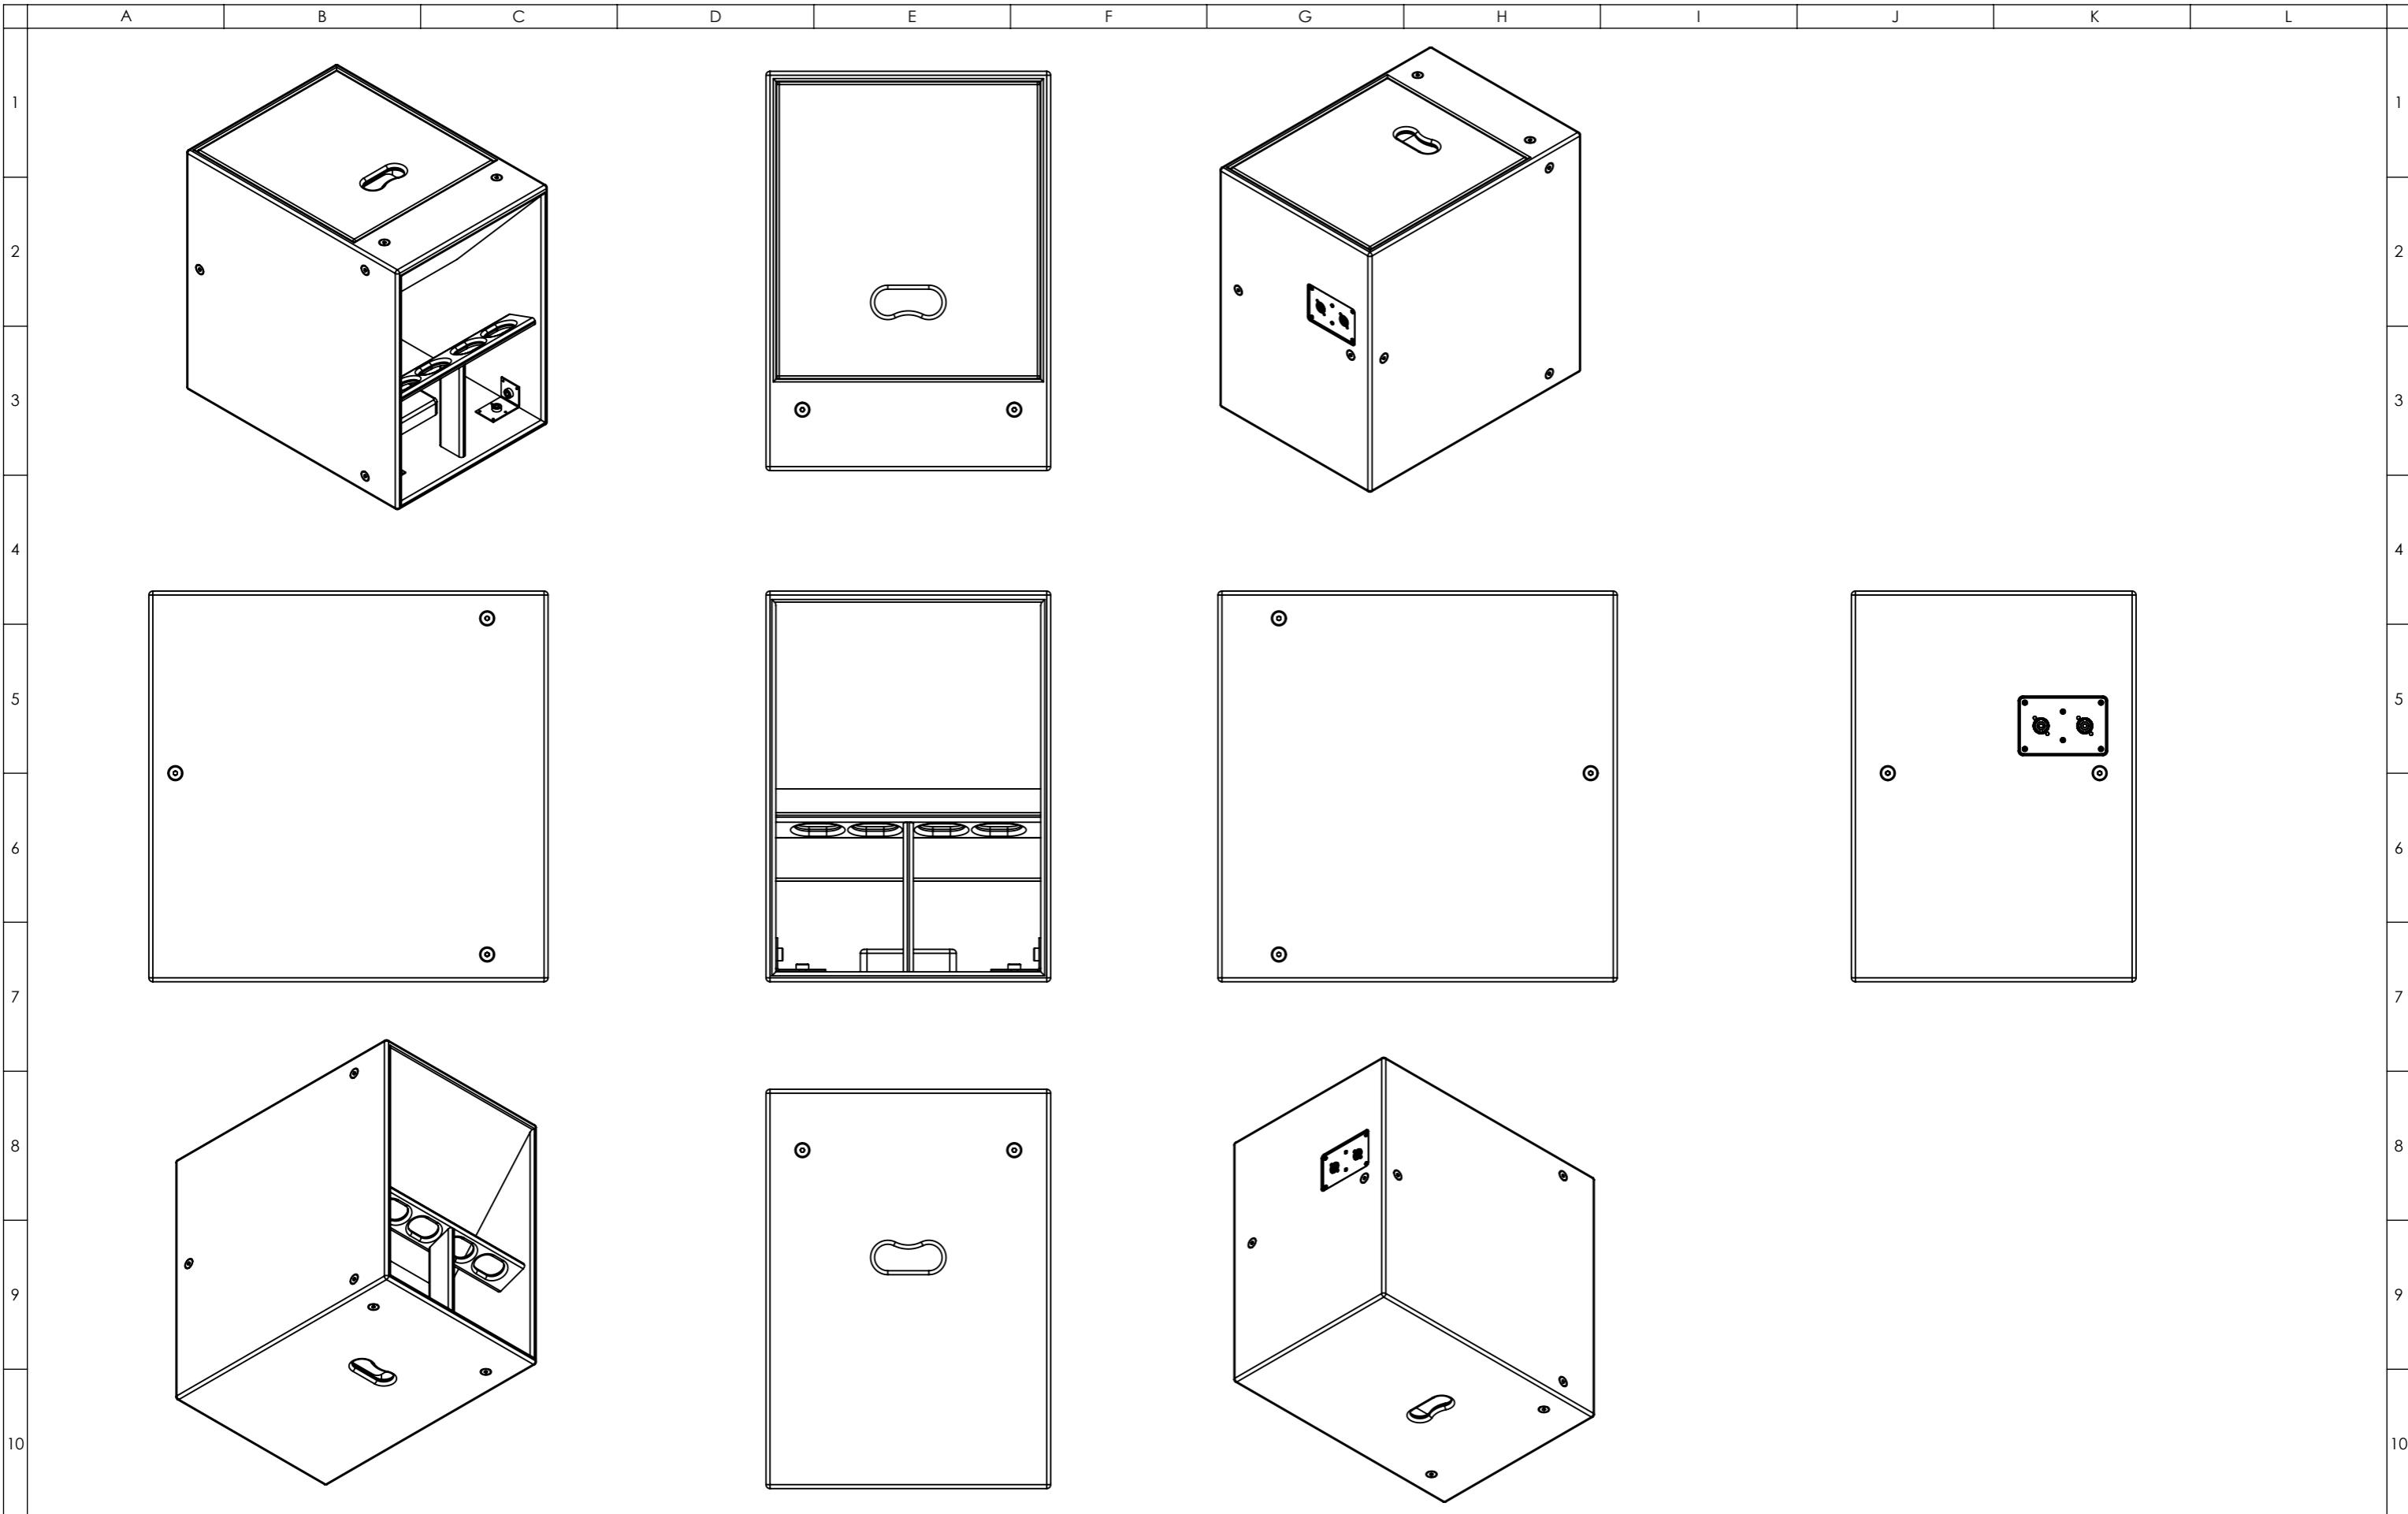

Funktion-One Research LTD  
 Hoyle, Beare Green, Dorking, Surrey, RH5 4PS, UK  
 mail@funktion-one.com +44 (0)1306 712820

Sheet: Dimensions  
 Funktion-One Product Technical Drawing

A3 Sheet Scale: 1:9

Drawn By: Mike Igglesden 18/10/2023

Filename:

F115\_MK2-F1-TD=T0196-00

Funktion-One Research LTD  
 Hoyle, Beare Green, Dorking, Surrey, RH5 4PS, UK  
 mail@funktion-one.com +44 (0)1306 712820

Sheet: Standard  
 Funktion-One Product Technical Drawing

A3 Sheet Scale: 1:9

Drawn By: Mike Igglesden 18/10/2023

Filename:

F115\_MK2-F1-TD=T0196-00

Funktion-One Research LTD  
 Hoyle, Beare Green, Dorking, Surrey, RH5 4PS, UK  
 mail@funktion-one.com +44 (0)1306 712820

Sheet: Grille  
 Funktion-One Product Technical Drawing

A3 Sheet Scale: 1:9

Drawn By: Mike Igglesden 18/10/2023

Filename: F115\_MK2-F1-TD=T0196-00