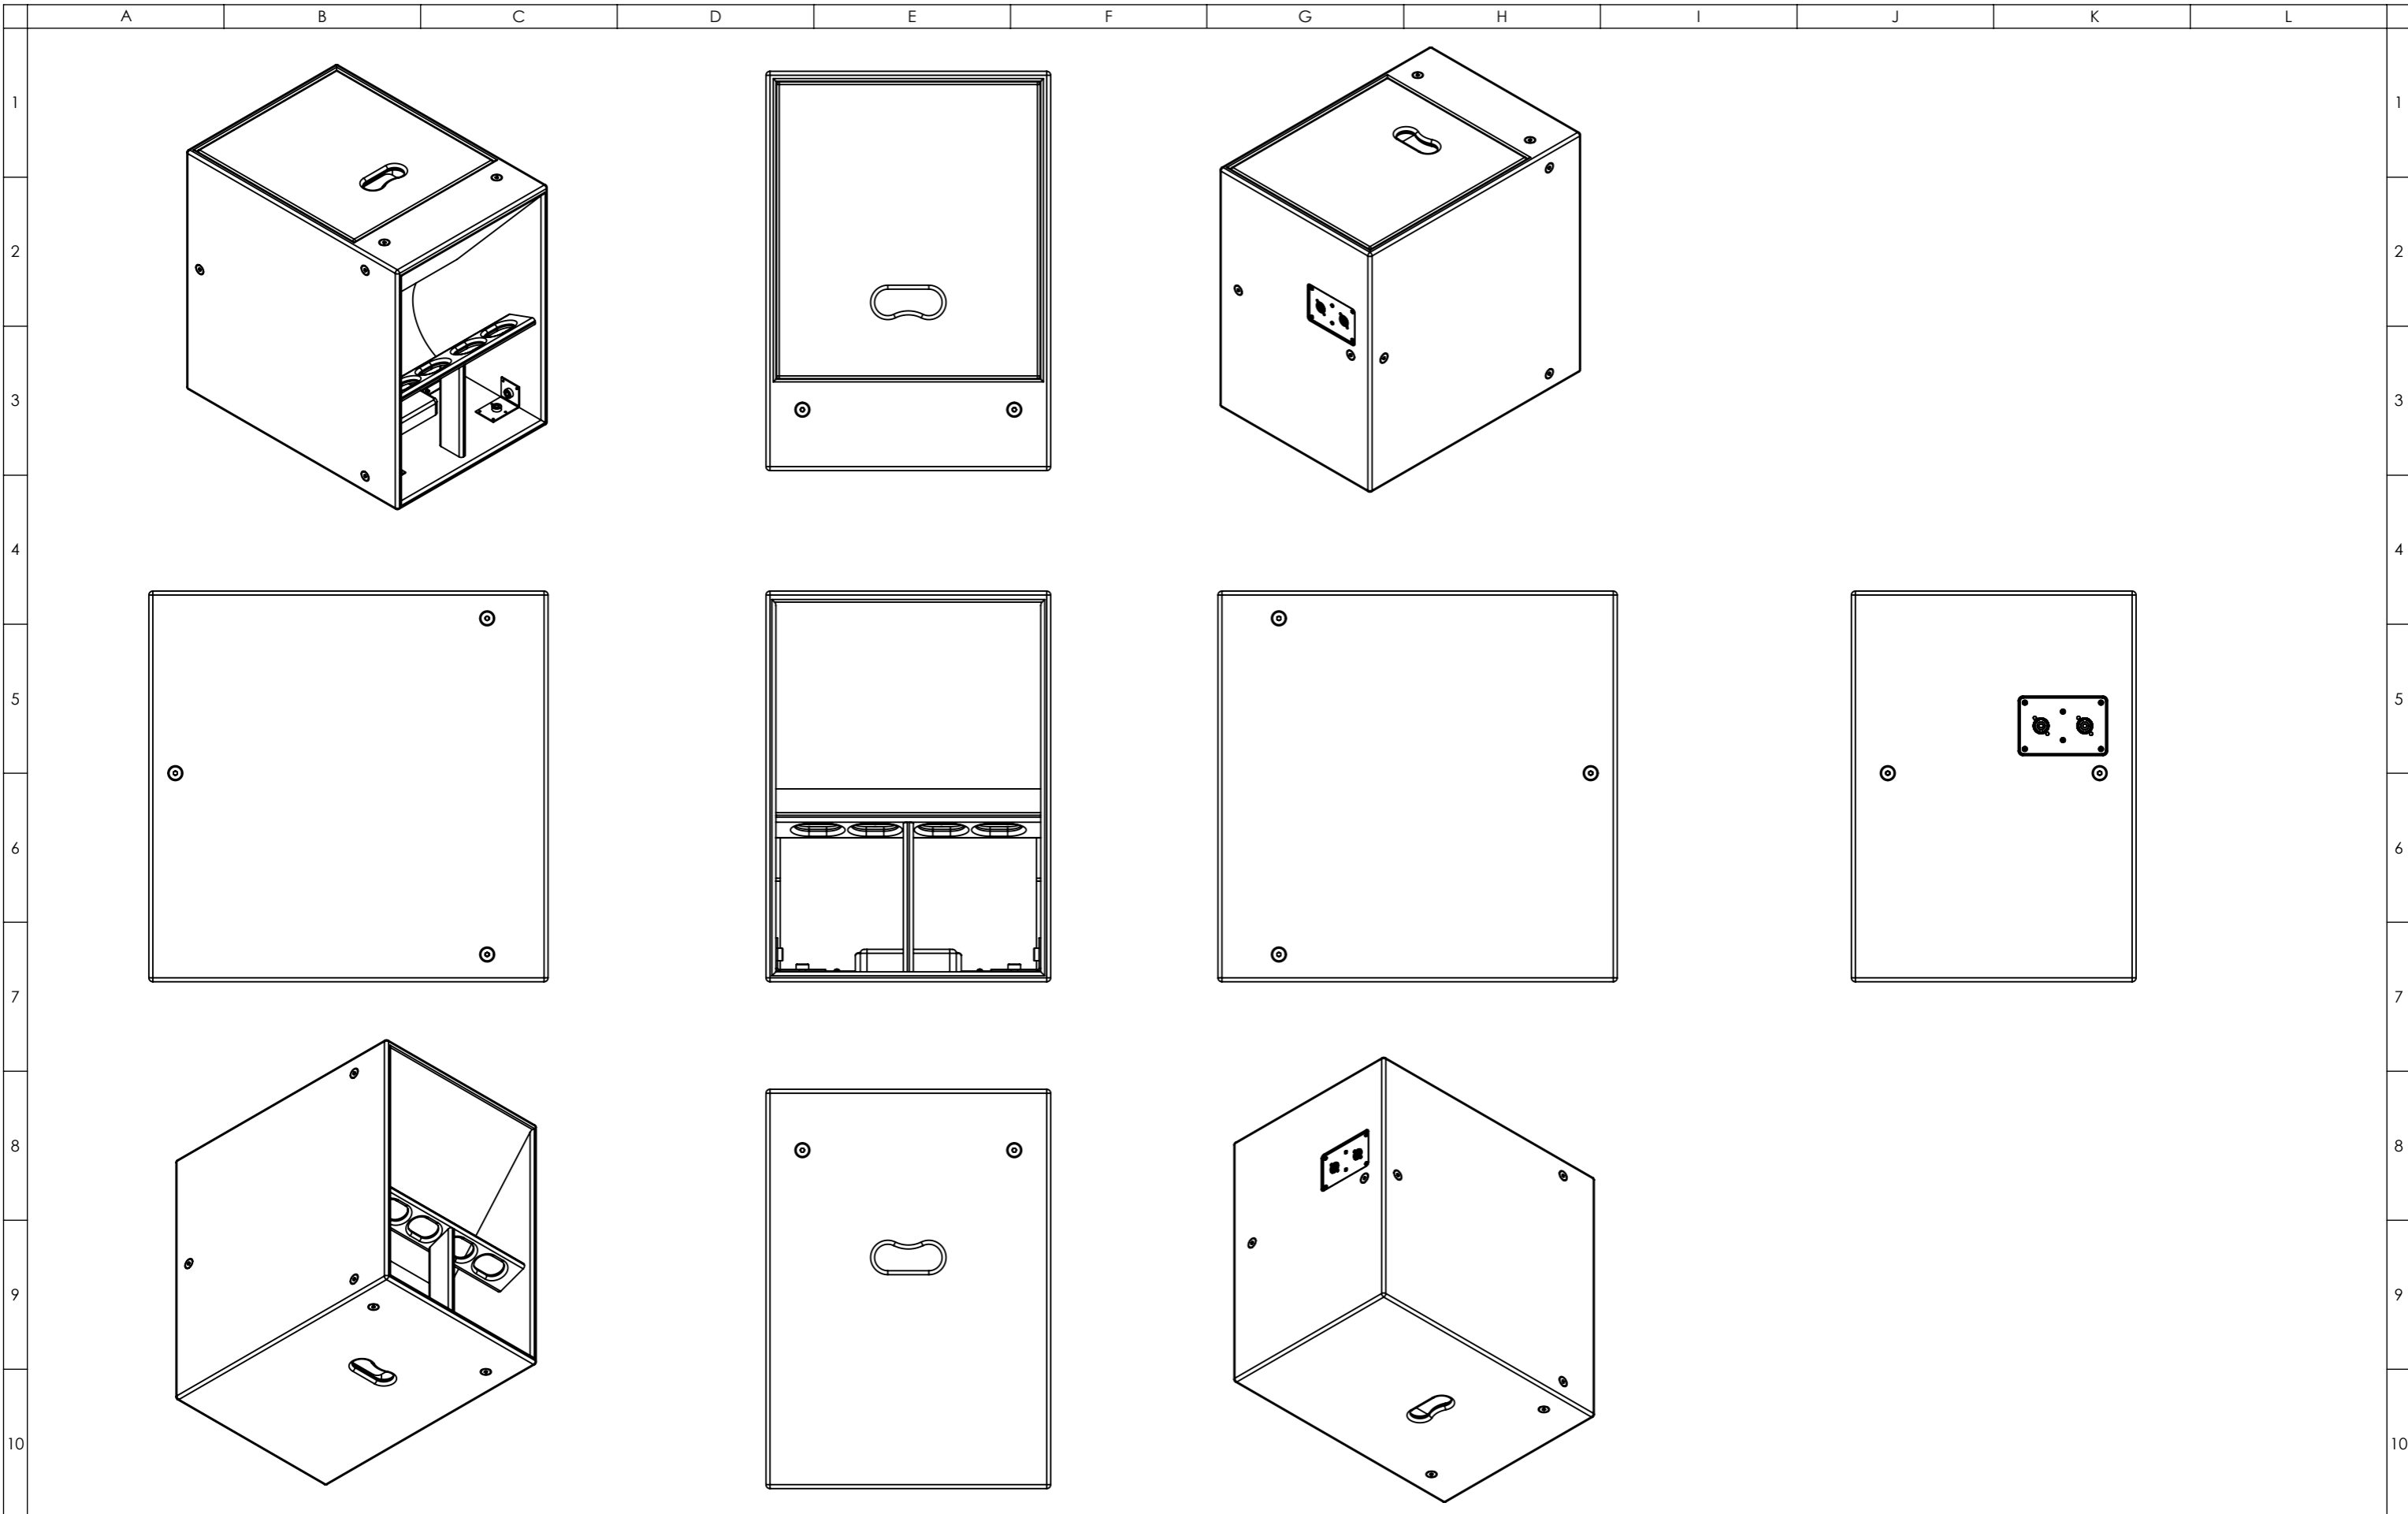

A3 Sheet Scale: 1:9

Drawn By: Mike Igglesden 18/10/2023

Filename:

F115\_MK2-F1-TD=T0196-00

Funktion-One Research LTD  
 Hoyle, Beare Green, Dorking, Surrey, RH5 4PS, UK  
 mail@funktion-one.com +44 (0)1306 712820

Sheet: Grille  
 Funktion-One Product Technical Drawing

A3 Sheet Scale: 1:9

Drawn By: Mike Igglesden 18/10/2023

Filename: F115\_MK2-F1-TD=T0196-00