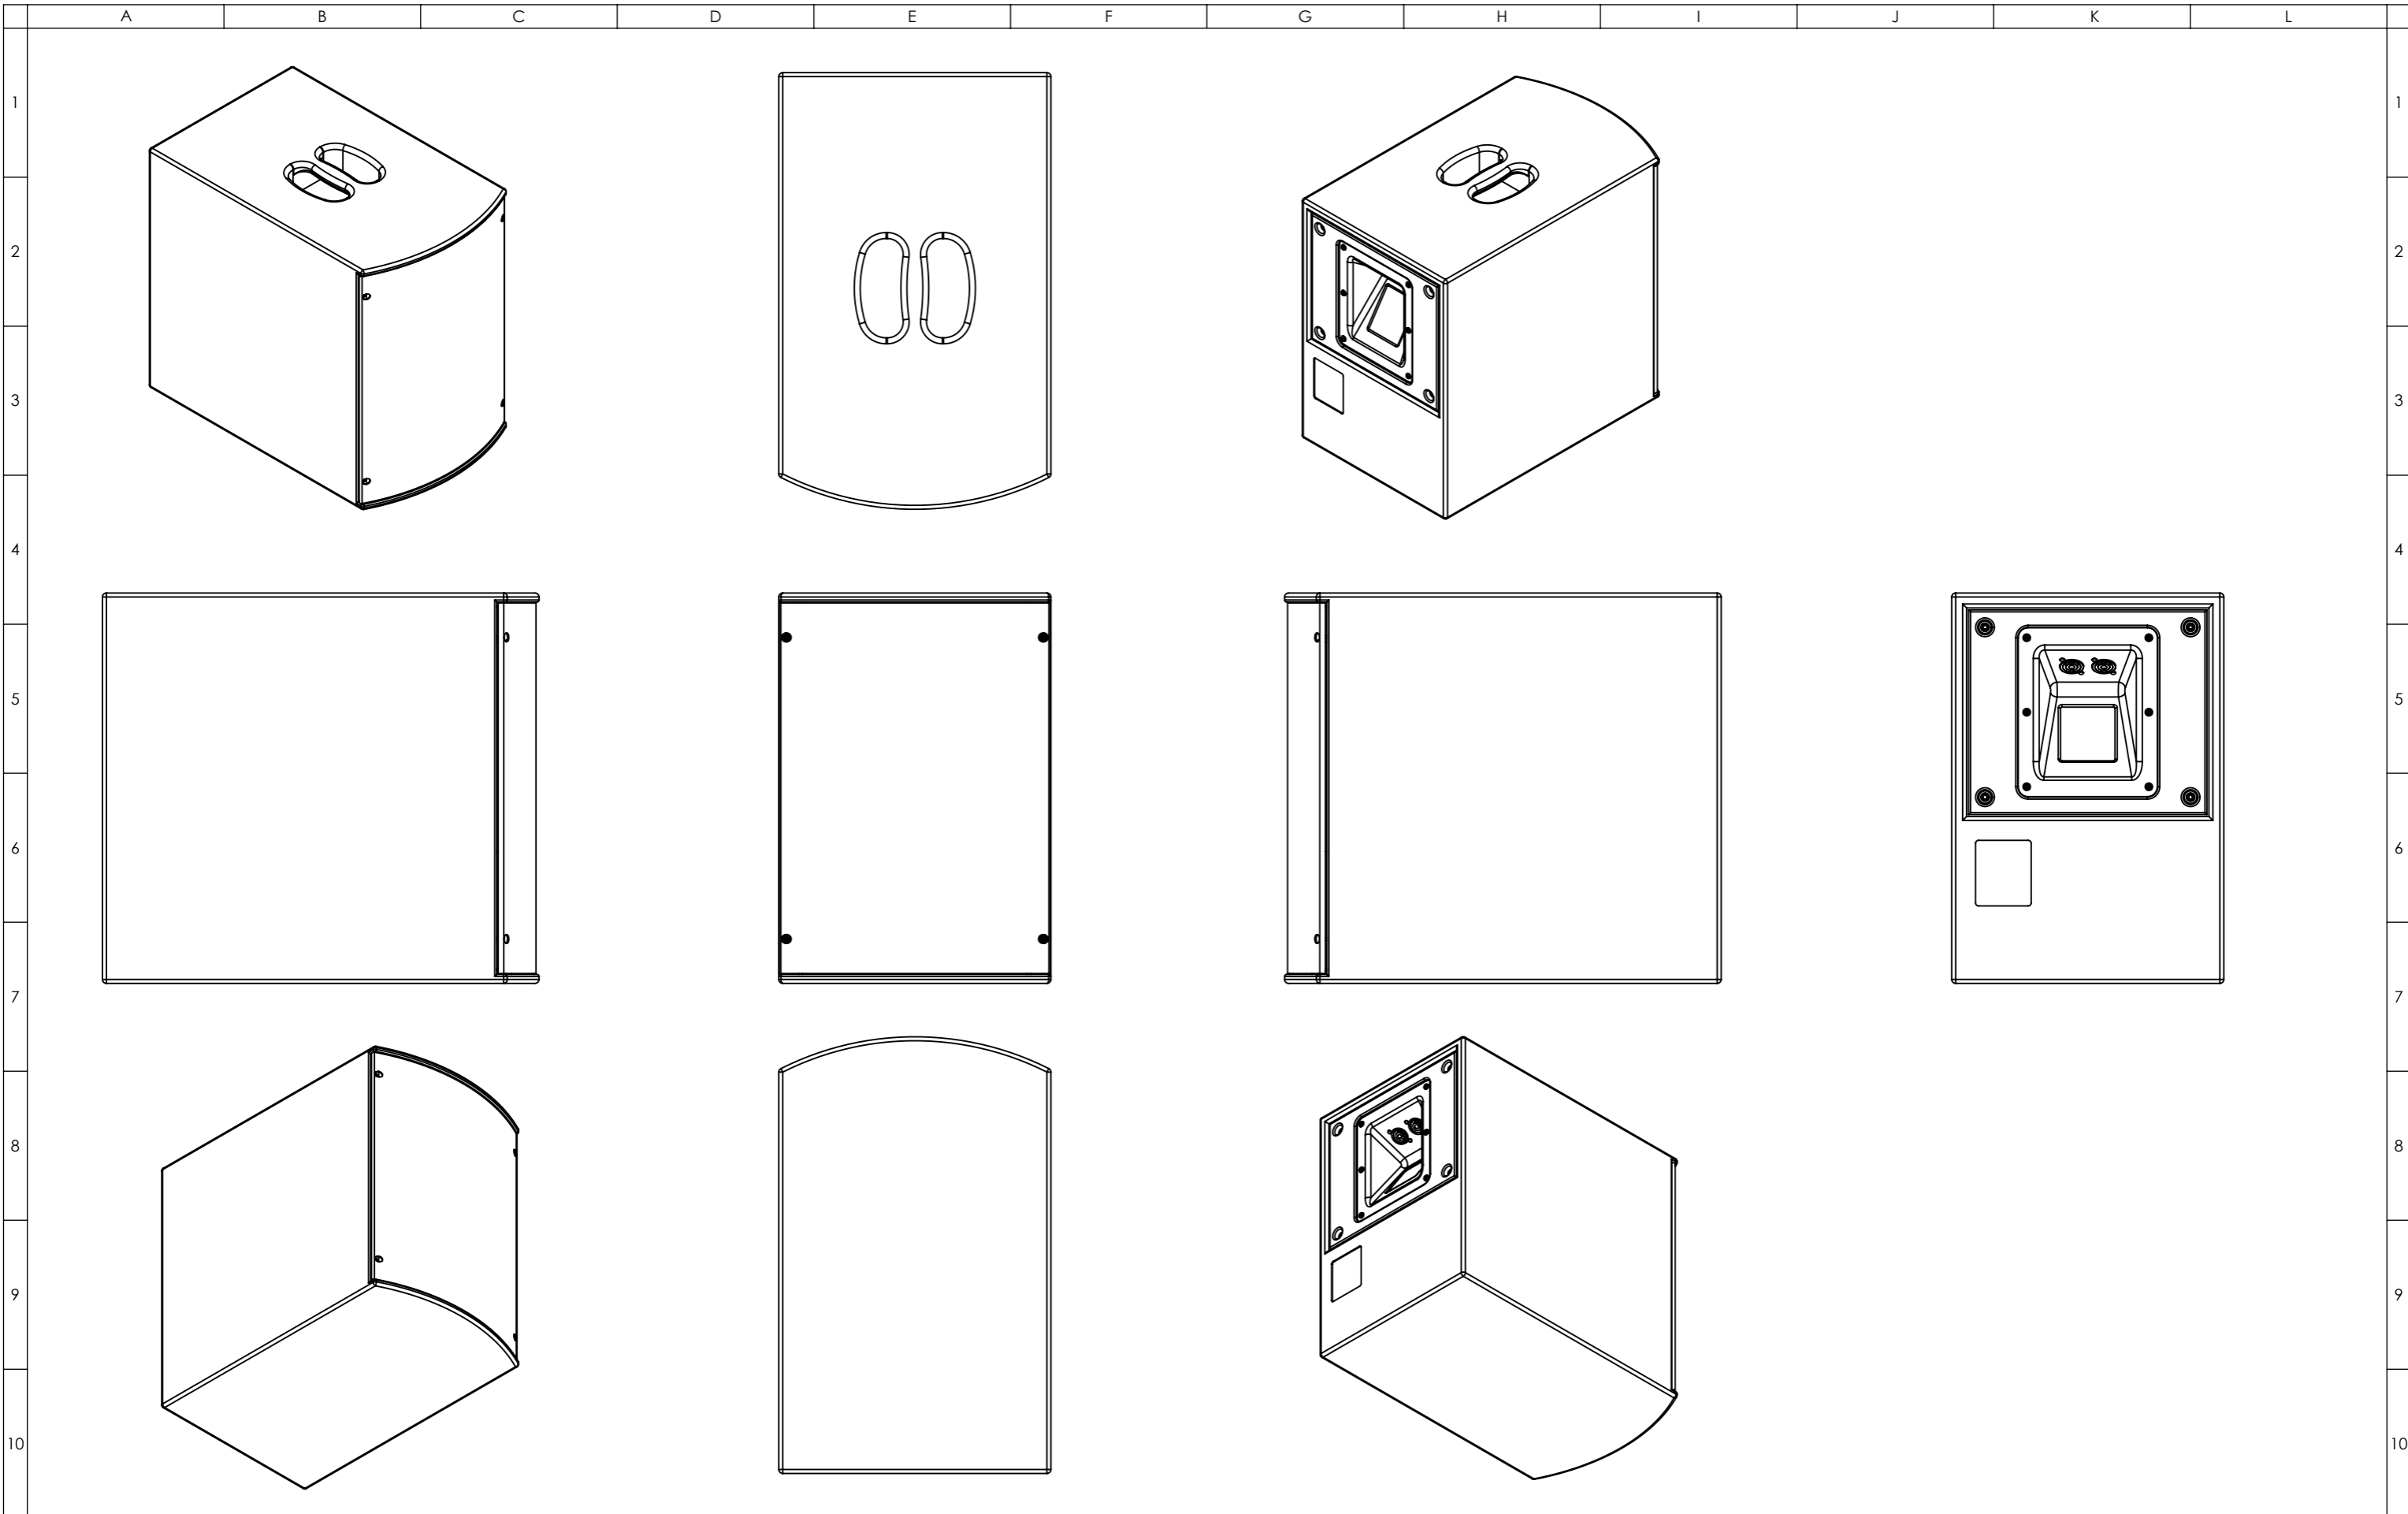

Funktion-One Research LTD
 Hoyle, Beare Green, Dorking, Surrey, RH5 4PS, UK
 mail@funktion-one.com +44 (0)1306 712820

Sheet: Dimensions
 Funktion-One Product Technical Drawing

A3 Sheet Scale: 1:6

Drawn By: Mike Igglesden 15/09/2022

Filename: **SB8-F1-TD=T0070-00**

Funktion-One Research LTD
 Hoyle, Beare Green, Dorking, Surrey, RH5 4PS, UK
 mail@funktion-one.com +44 (0)1306 712820

Sheet: Standard

Funktion-One Product Technical Drawing

A3 Sheet Scale: 1:6

Filename:

Drawn By: Mike Igglesden

15/09/2022

SB8-F1-TD=T0070-00

Funktion-One Research LTD
 Hoyle, Beare Green, Dorking, Surrey, RH5 4PS, UK
 mail@funktion-one.com +44 (0)1306 712820

Sheet: No Grille
 Funktion-One Product Technical Drawing

A3 Sheet Scale: 1:6

Drawn By: Mike Igglesden 15/09/2022

Filename:

SB8-F1-TD=T0070-00