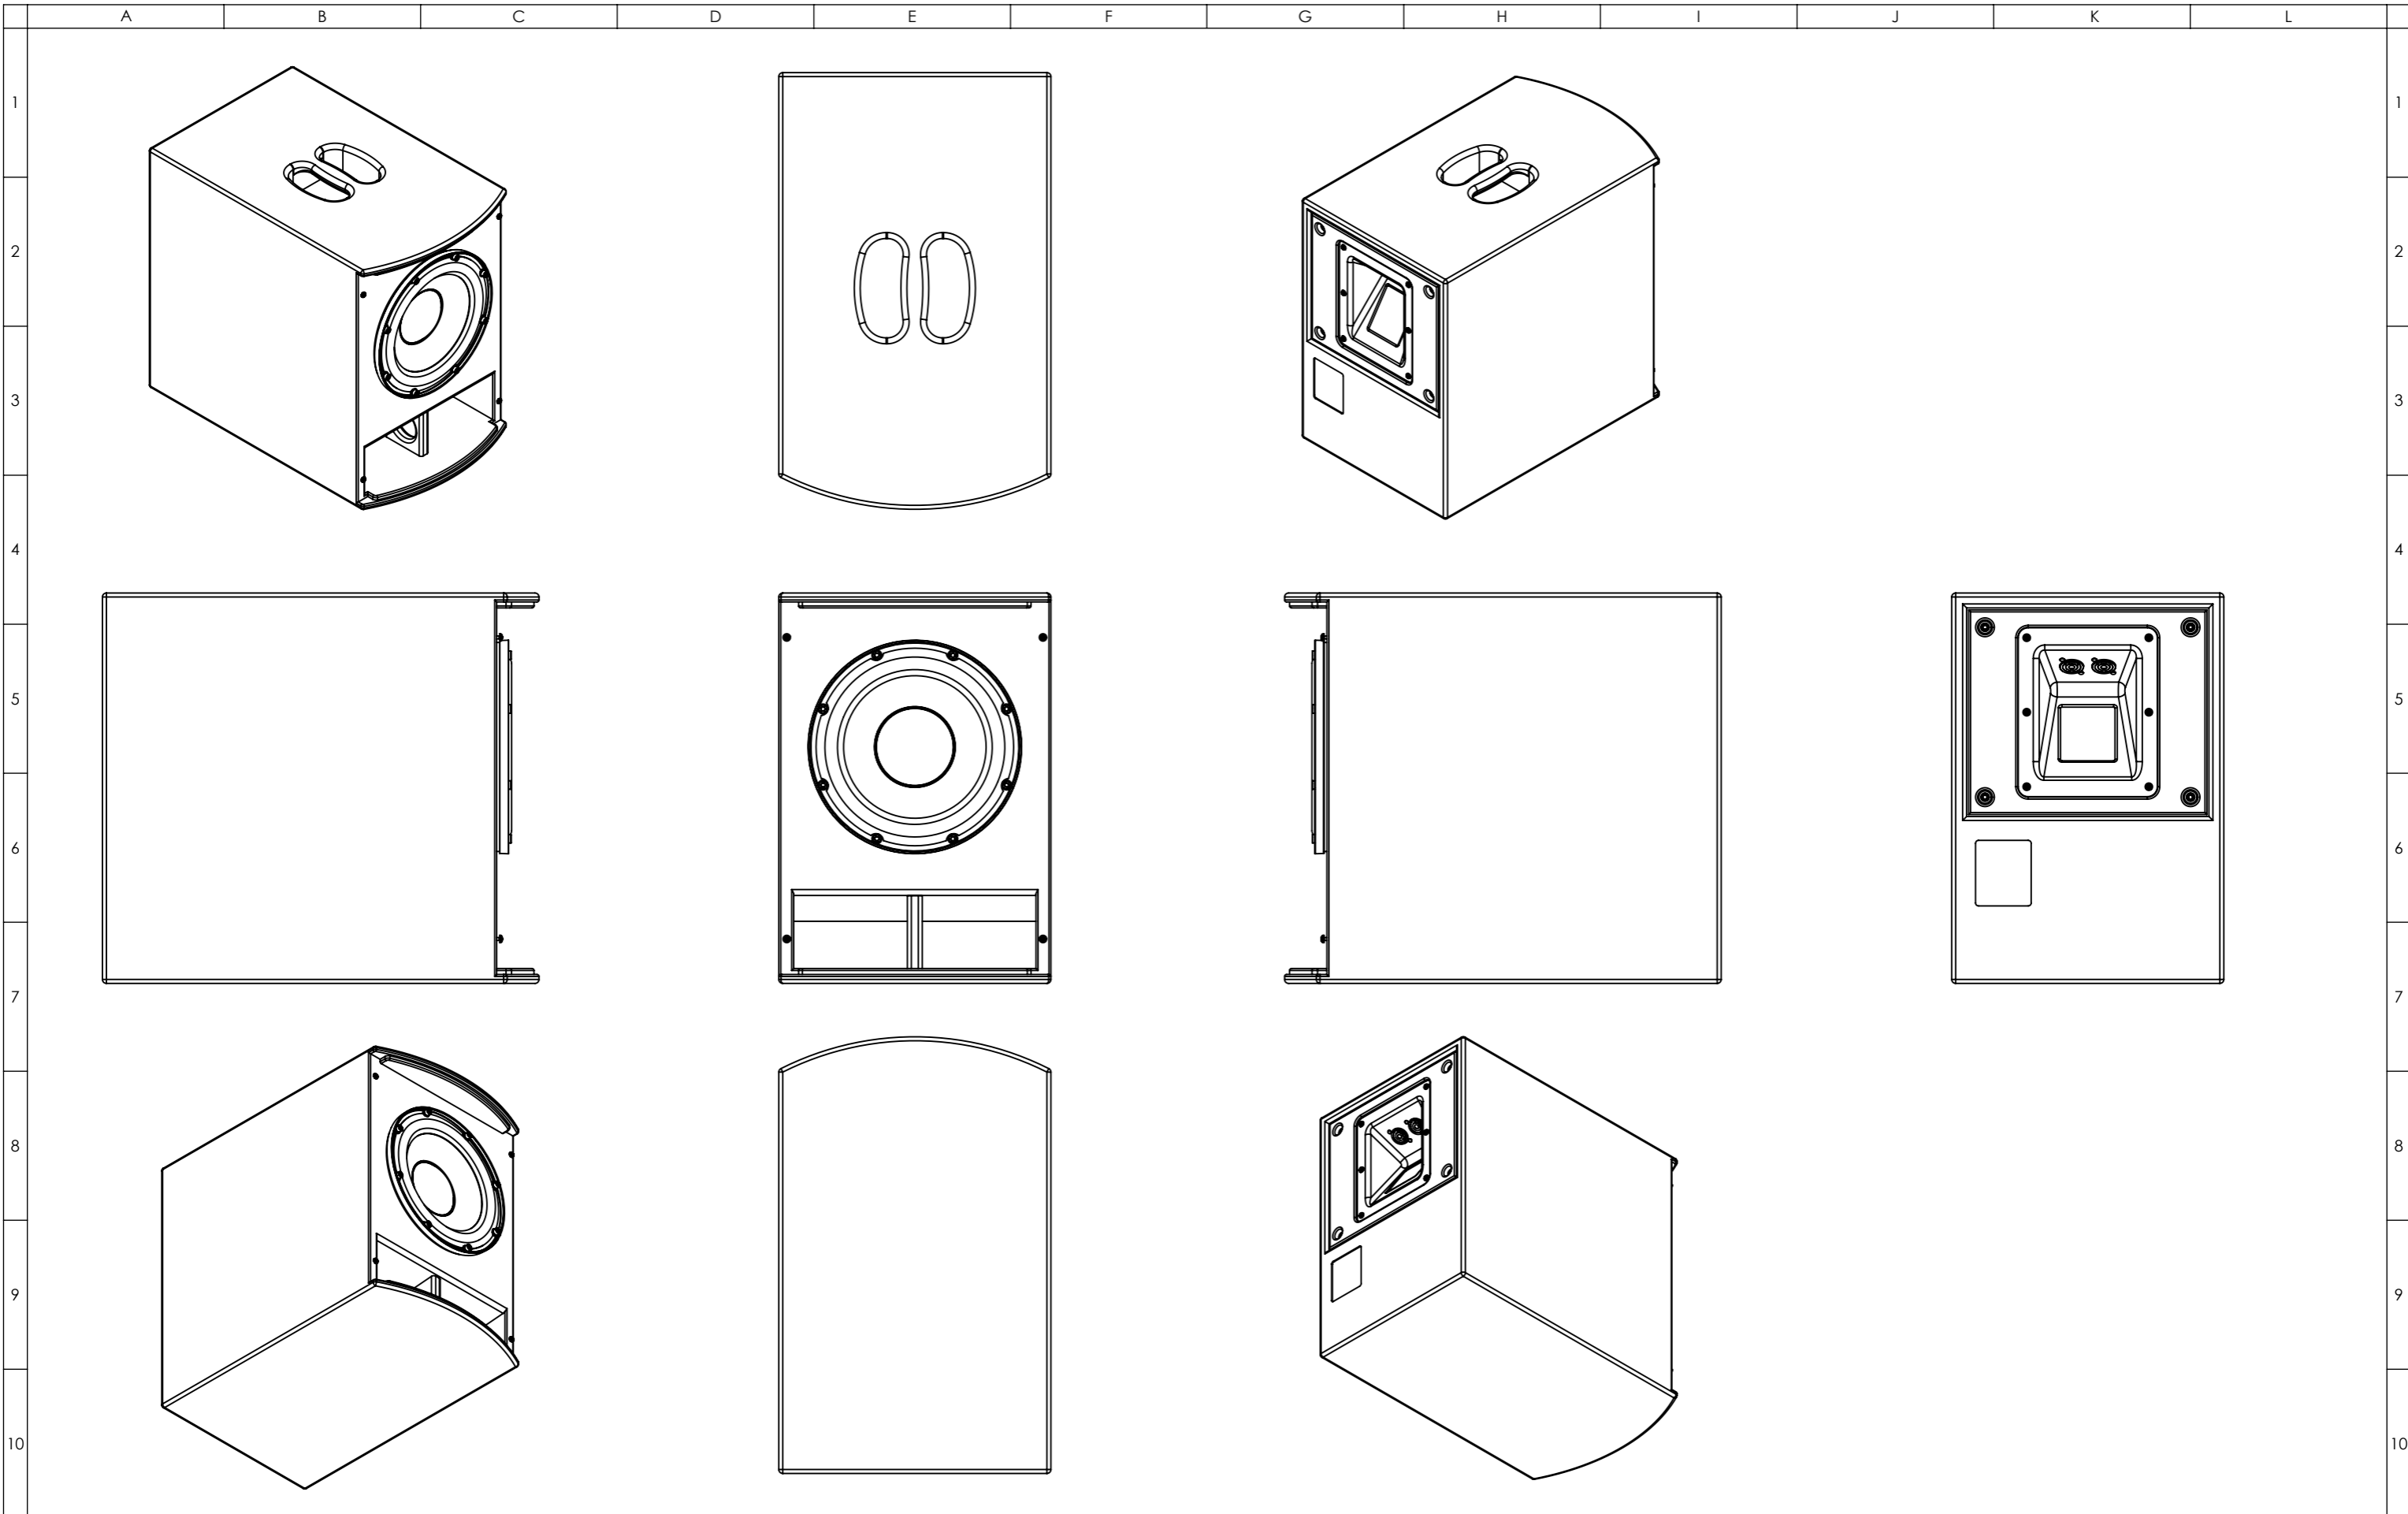

A3 Sheet Scale: 1:6

Filename:

Drawn By: Mike Igglesden

15/09/2022

SB8-F1-TD=T0070-00

Funktion-One Research LTD
 Hoyle, Beare Green, Dorking, Surrey, RH5 4PS, UK
 mail@funktion-one.com +44 (0)1306 712820

Sheet: No Grille
 Funktion-One Product Technical Drawing