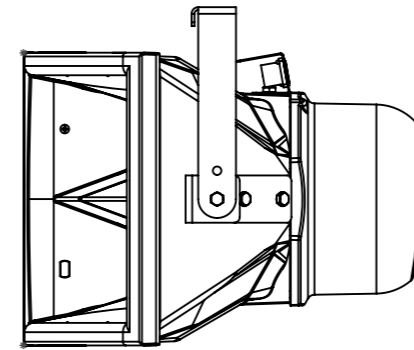

Funktion-One Research LTD
 Hoyle, Beare Green, Dorking, Surrey, RH5 4PS, UK
 mail@funktion-one.com +44 (0)1306 712820

Sheet: Dimensions
 Funktion-One Product Technical Drawing

A3 Sheet Scale: 1:8

Drawn By: Mike Igglesden 04/05/2023

Filename:

EvoXSH-F1-TD=T0140-00

Funktion-One Research LTD
 Hoyle, Beare Green, Dorking, Surrey, RH5 4PS, UK
 mail@funktion-one.com +44 (0)1306 712820

Sheet: Standard
 Funktion-One Product Technical Drawing