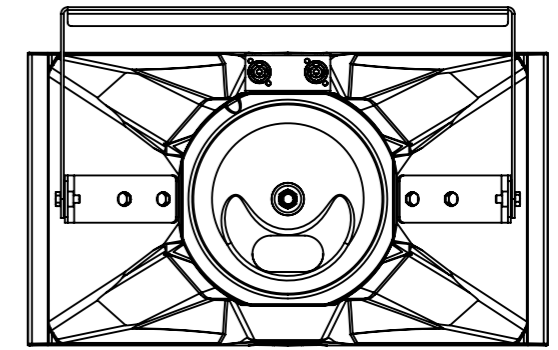

Funktion-One Research LTD
 Hoyle, Beare Green, Dorking, Surrey, RH5 4PS, UK
 mail@funktion-one.com +44 (0)1306 712820

Sheet: Dimensions
 Funktion-One Product Technical Drawing

A3 Sheet Scale: 1:8

Drawn By: Mike Igglesden 04/05/2023

Filename:

EvoXSH-F1-TD=T0140-00

Funktion-One Research LTD
 Hoyle, Beare Green, Dorking, Surrey, RH5 4PS, UK
 mail@funktion-one.com +44 (0)1306 712820

Sheet: Standard
 Funktion-One Product Technical Drawing