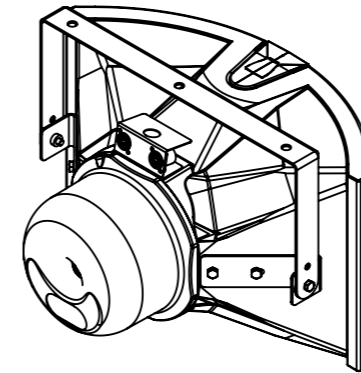

Funktion-One Research LTD
 Hoyle, Beare Green, Dorking, Surrey, RH5 4PS, UK
 mail@funktion-one.com +44 (0)1306 712820

Sheet: Dimensions
 Funktion-One Product Technical Drawing

A3 Sheet Scale: 1:8

Drawn By: Mike Igglesden 04/05/2023

Filename:

EvoXSH-F1-TD=T0140-00

Funktion-One Research LTD
 Hoyle, Beare Green, Dorking, Surrey, RH5 4PS, UK
 mail@funktion-one.com +44 (0)1306 712820

Sheet: Standard
 Funktion-One Product Technical Drawing