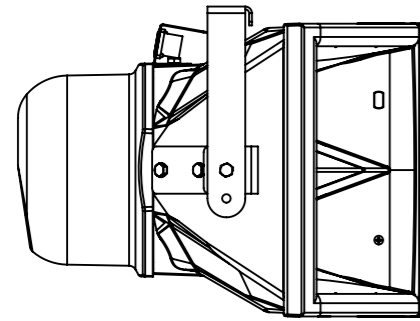

Funktion-One Research LTD
 Hoyle, Beare Green, Dorking, Surrey, RH5 4PS, UK
 mail@funktion-one.com +44 (0)1306 712820

Sheet: Dimensions
 Funktion-One Product Technical Drawing

A3 Sheet Scale: 1:8

Drawn By: Mike Igglesden 04/05/2023

Filename:

EvoXSH-F1-TD=T0140-00

Funktion-One Research LTD
 Hoyle, Beare Green, Dorking, Surrey, RH5 4PS, UK
 mail@funktion-one.com +44 (0)1306 712820

Sheet: Standard
 Funktion-One Product Technical Drawing