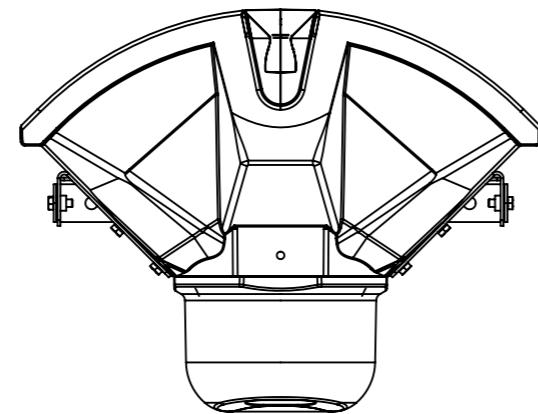

Funktion-One Research LTD
 Hoyle, Beare Green, Dorking, Surrey, RH5 4PS, UK
 mail@funktion-one.com +44 (0)1306 712820

Sheet: Dimensions
 Funktion-One Product Technical Drawing

A3 Sheet Scale: 1:8

Drawn By: Mike Igglesden 04/05/2023

Filename:

EvoXSH-F1-TD=T0140-00

Funktion-One Research LTD
 Hoyle, Beare Green, Dorking, Surrey, RH5 4PS, UK
 mail@funktion-one.com +44 (0)1306 712820

Sheet: Standard
 Funktion-One Product Technical Drawing

A3 Sheet Scale: 1:8
 Filename:

Drawn By: Mike Igglesden 04/05/2023

EvoXSH-F1-TD=T0140-00