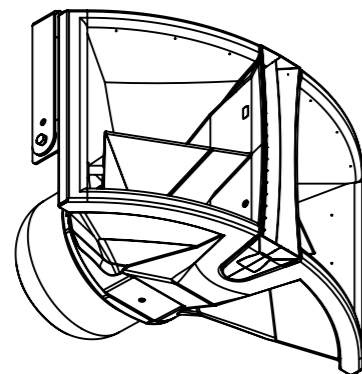

Funktion-One Research LTD
 Hoyle, Beare Green, Dorking, Surrey, RH5 4PS, UK
 mail@funktion-one.com +44 (0)1306 712820

Sheet: Dimensions
 Funktion-One Product Technical Drawing

A3 Sheet Scale: 1:8

Drawn By: Mike Igglesden 04/05/2023

Filename:

EvoXSH-F1-TD=T0140-00

Funktion-One Research LTD
 Hoyle, Beare Green, Dorking, Surrey, RH5 4PS, UK
 mail@funktion-one.com +44 (0)1306 712820

Sheet: Standard
 Funktion-One Product Technical Drawing