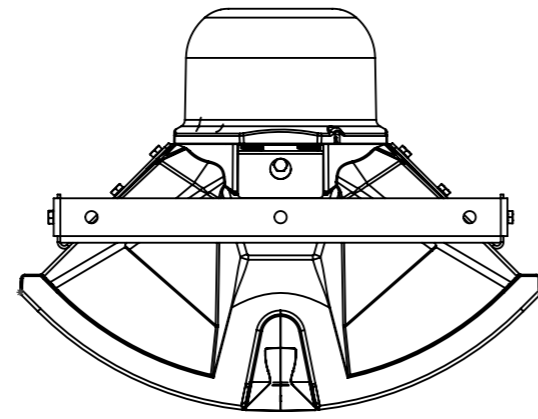

Funktion-One Research LTD
 Hoyle, Beare Green, Dorking, Surrey, RH5 4PS, UK
 mail@funktion-one.com +44 (0)1306 712820

Sheet: Dimensions
 Funktion-One Product Technical Drawing

A3 Sheet Scale: 1:8

Drawn By: Mike Igglesden 04/05/2023

Filename:

EvoXSH-F1-TD=T0140-00

Funktion-One Research LTD
 Hoyle, Beare Green, Dorking, Surrey, RH5 4PS, UK
 mail@funktion-one.com +44 (0)1306 712820

Sheet: Standard
 Funktion-One Product Technical Drawing

A3 Sheet Scale: 1:8
 Filename:

Drawn By: Mike Igglesden 04/05/2023

EvoXSH-F1-TD=T0140-00