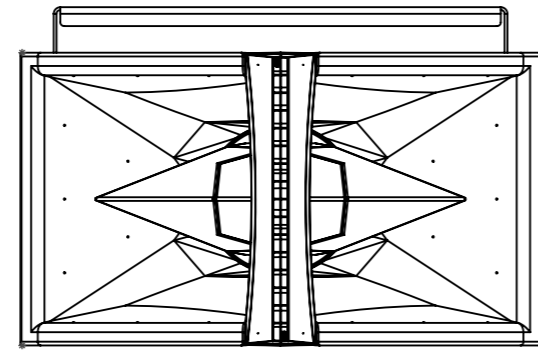

Funktion-One Research LTD
 Hoyle, Beare Green, Dorking, Surrey, RH5 4PS, UK
 mail@funktion-one.com +44 (0)1306 712820

Sheet: Dimensions
 Funktion-One Product Technical Drawing

A3 Sheet Scale: 1:8

Drawn By: Mike Igglesden 04/05/2023

Filename:

EvoXSH-F1-TD=T0140-00

Funktion-One Research LTD
 Hoyle, Beare Green, Dorking, Surrey, RH5 4PS, UK
 mail@funktion-one.com +44 (0)1306 712820

Sheet: Standard
 Funktion-One Product Technical Drawing