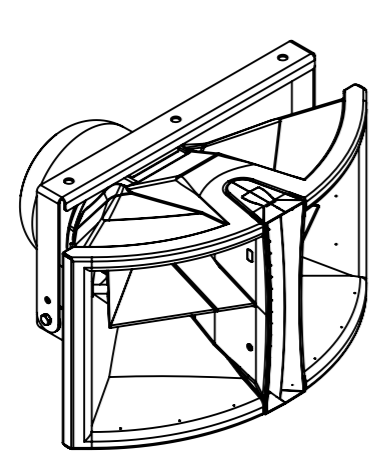

Funktion-One Research LTD
 Hoyle, Beare Green, Dorking, Surrey, RH5 4PS, UK
 mail@funktion-one.com +44 (0)1306 712820

Sheet: Dimensions
 Funktion-One Product Technical Drawing

A3 Sheet Scale: 1:8

Drawn By: Mike Igglesden 04/05/2023

Filename:

EvoXSH-F1-TD=T0140-00

Funktion-One Research LTD
 Hoyle, Beare Green, Dorking, Surrey, RH5 4PS, UK
 mail@funktion-one.com +44 (0)1306 712820

Sheet: Standard
 Funktion-One Product Technical Drawing