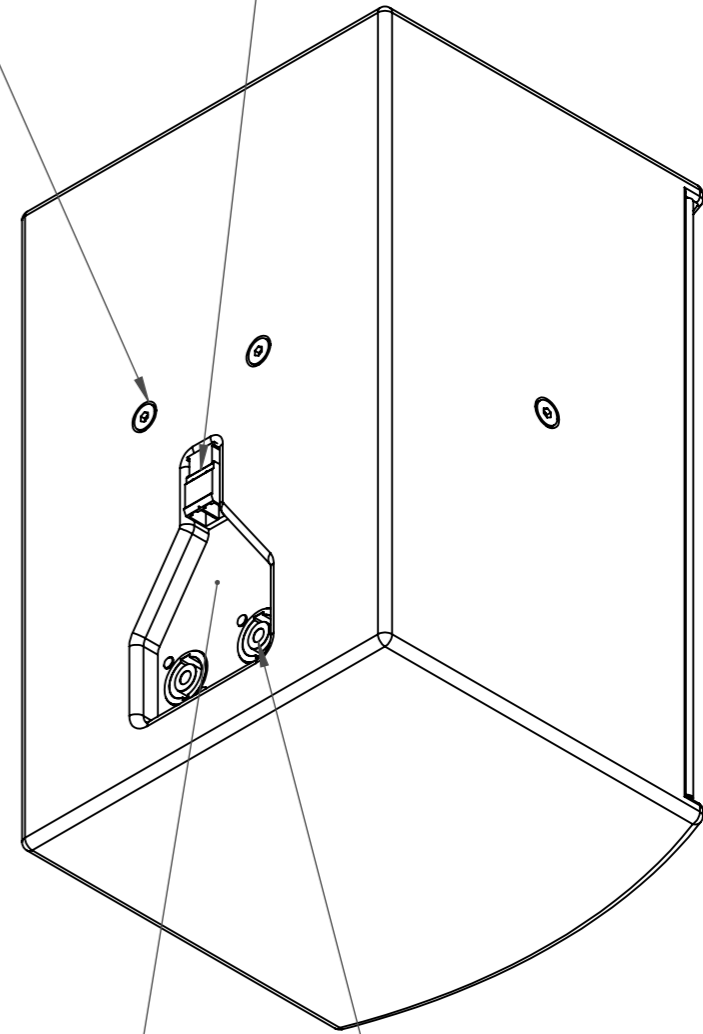

1" Compression driver  
wave guide

Ports

6" Driver

Grille

M6 yoke points with  
blanking bolts

M6 wall mount  
bracket points with  
blanking bolts

Connector panel with  
product details

Phoenix install  
connector

Dual NL4M connectors

Funktion-One Research LTD  
Hoyle, Beare Green, Dorking, Surrey, RH5 4PS, UK  
mail@funktion-one.com +44 (0)1306 712820

Sheet: Overview

Funktion-One Product Detail Drawing

A3 Sheet Scale: 1:3