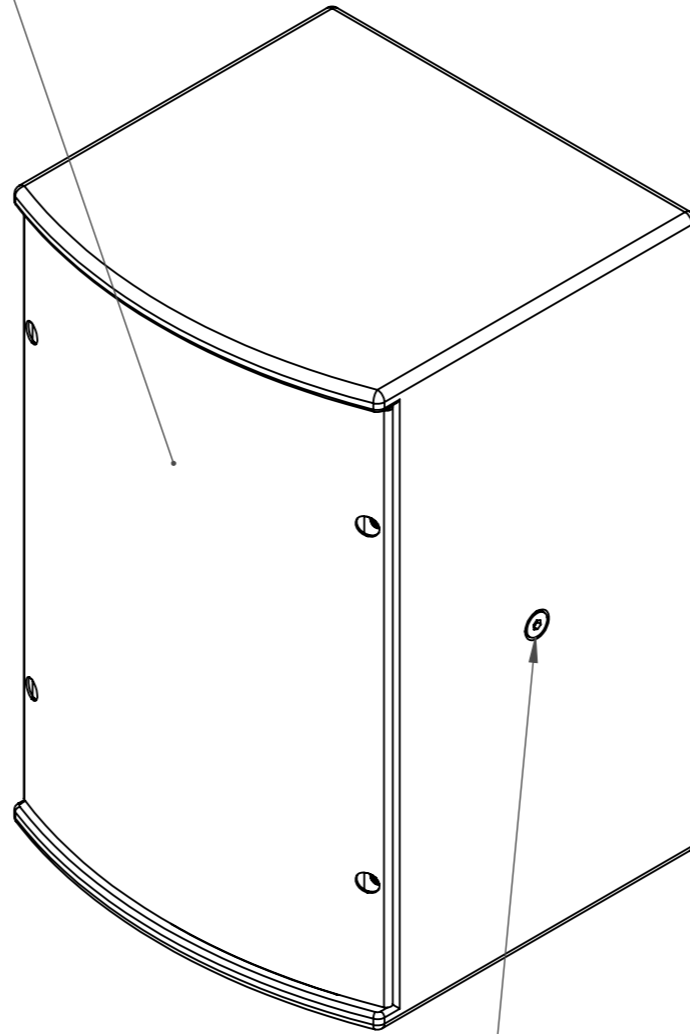

1" Compression driver  
wave guide

Ports

6" Driver

Grille

M6 yoke points with  
blanking bolts

M6 wall mount  
bracket points with  
blanking bolts

Connector panel with  
product details

Phoenix install  
connector

Dual NL4M connectors

Funktion-One Research LTD  
Hoyle, Beare Green, Dorking, Surrey, RH5 4PS, UK  
mail@funktion-one.com +44 (0)1306 712820

Sheet: Overview

Funktion-One Product Detail Drawing

A3 Sheet Scale: 1:3