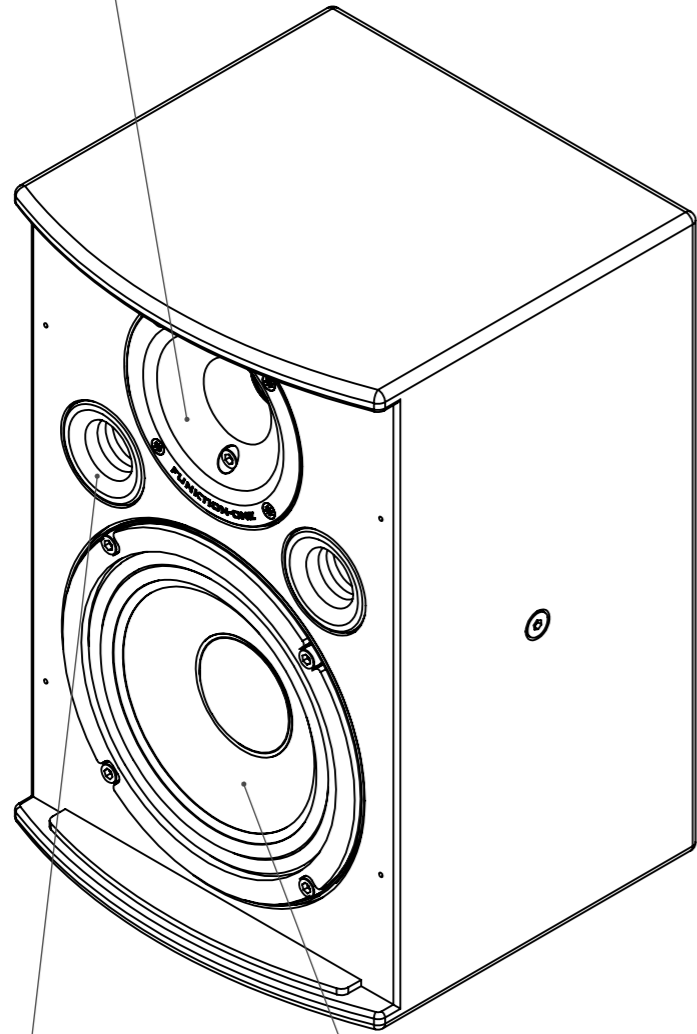

1" Compression driver  
wave guide

Ports

6" Driver

Grille

M6 yoke points with  
blanking bolts

M6 wall mount  
bracket points with  
blanking bolts

Connector panel with  
product details

Phoenix install  
connector

Dual NL4M connectors

Funktion-One Research LTD  
Hoyle, Beare Green, Dorking, Surrey, RH5 4PS, UK  
mail@funktion-one.com +44 (0)1306 712820

Sheet: Overview

Funktion-One Product Detail Drawing

A3 Sheet Scale: 1:3