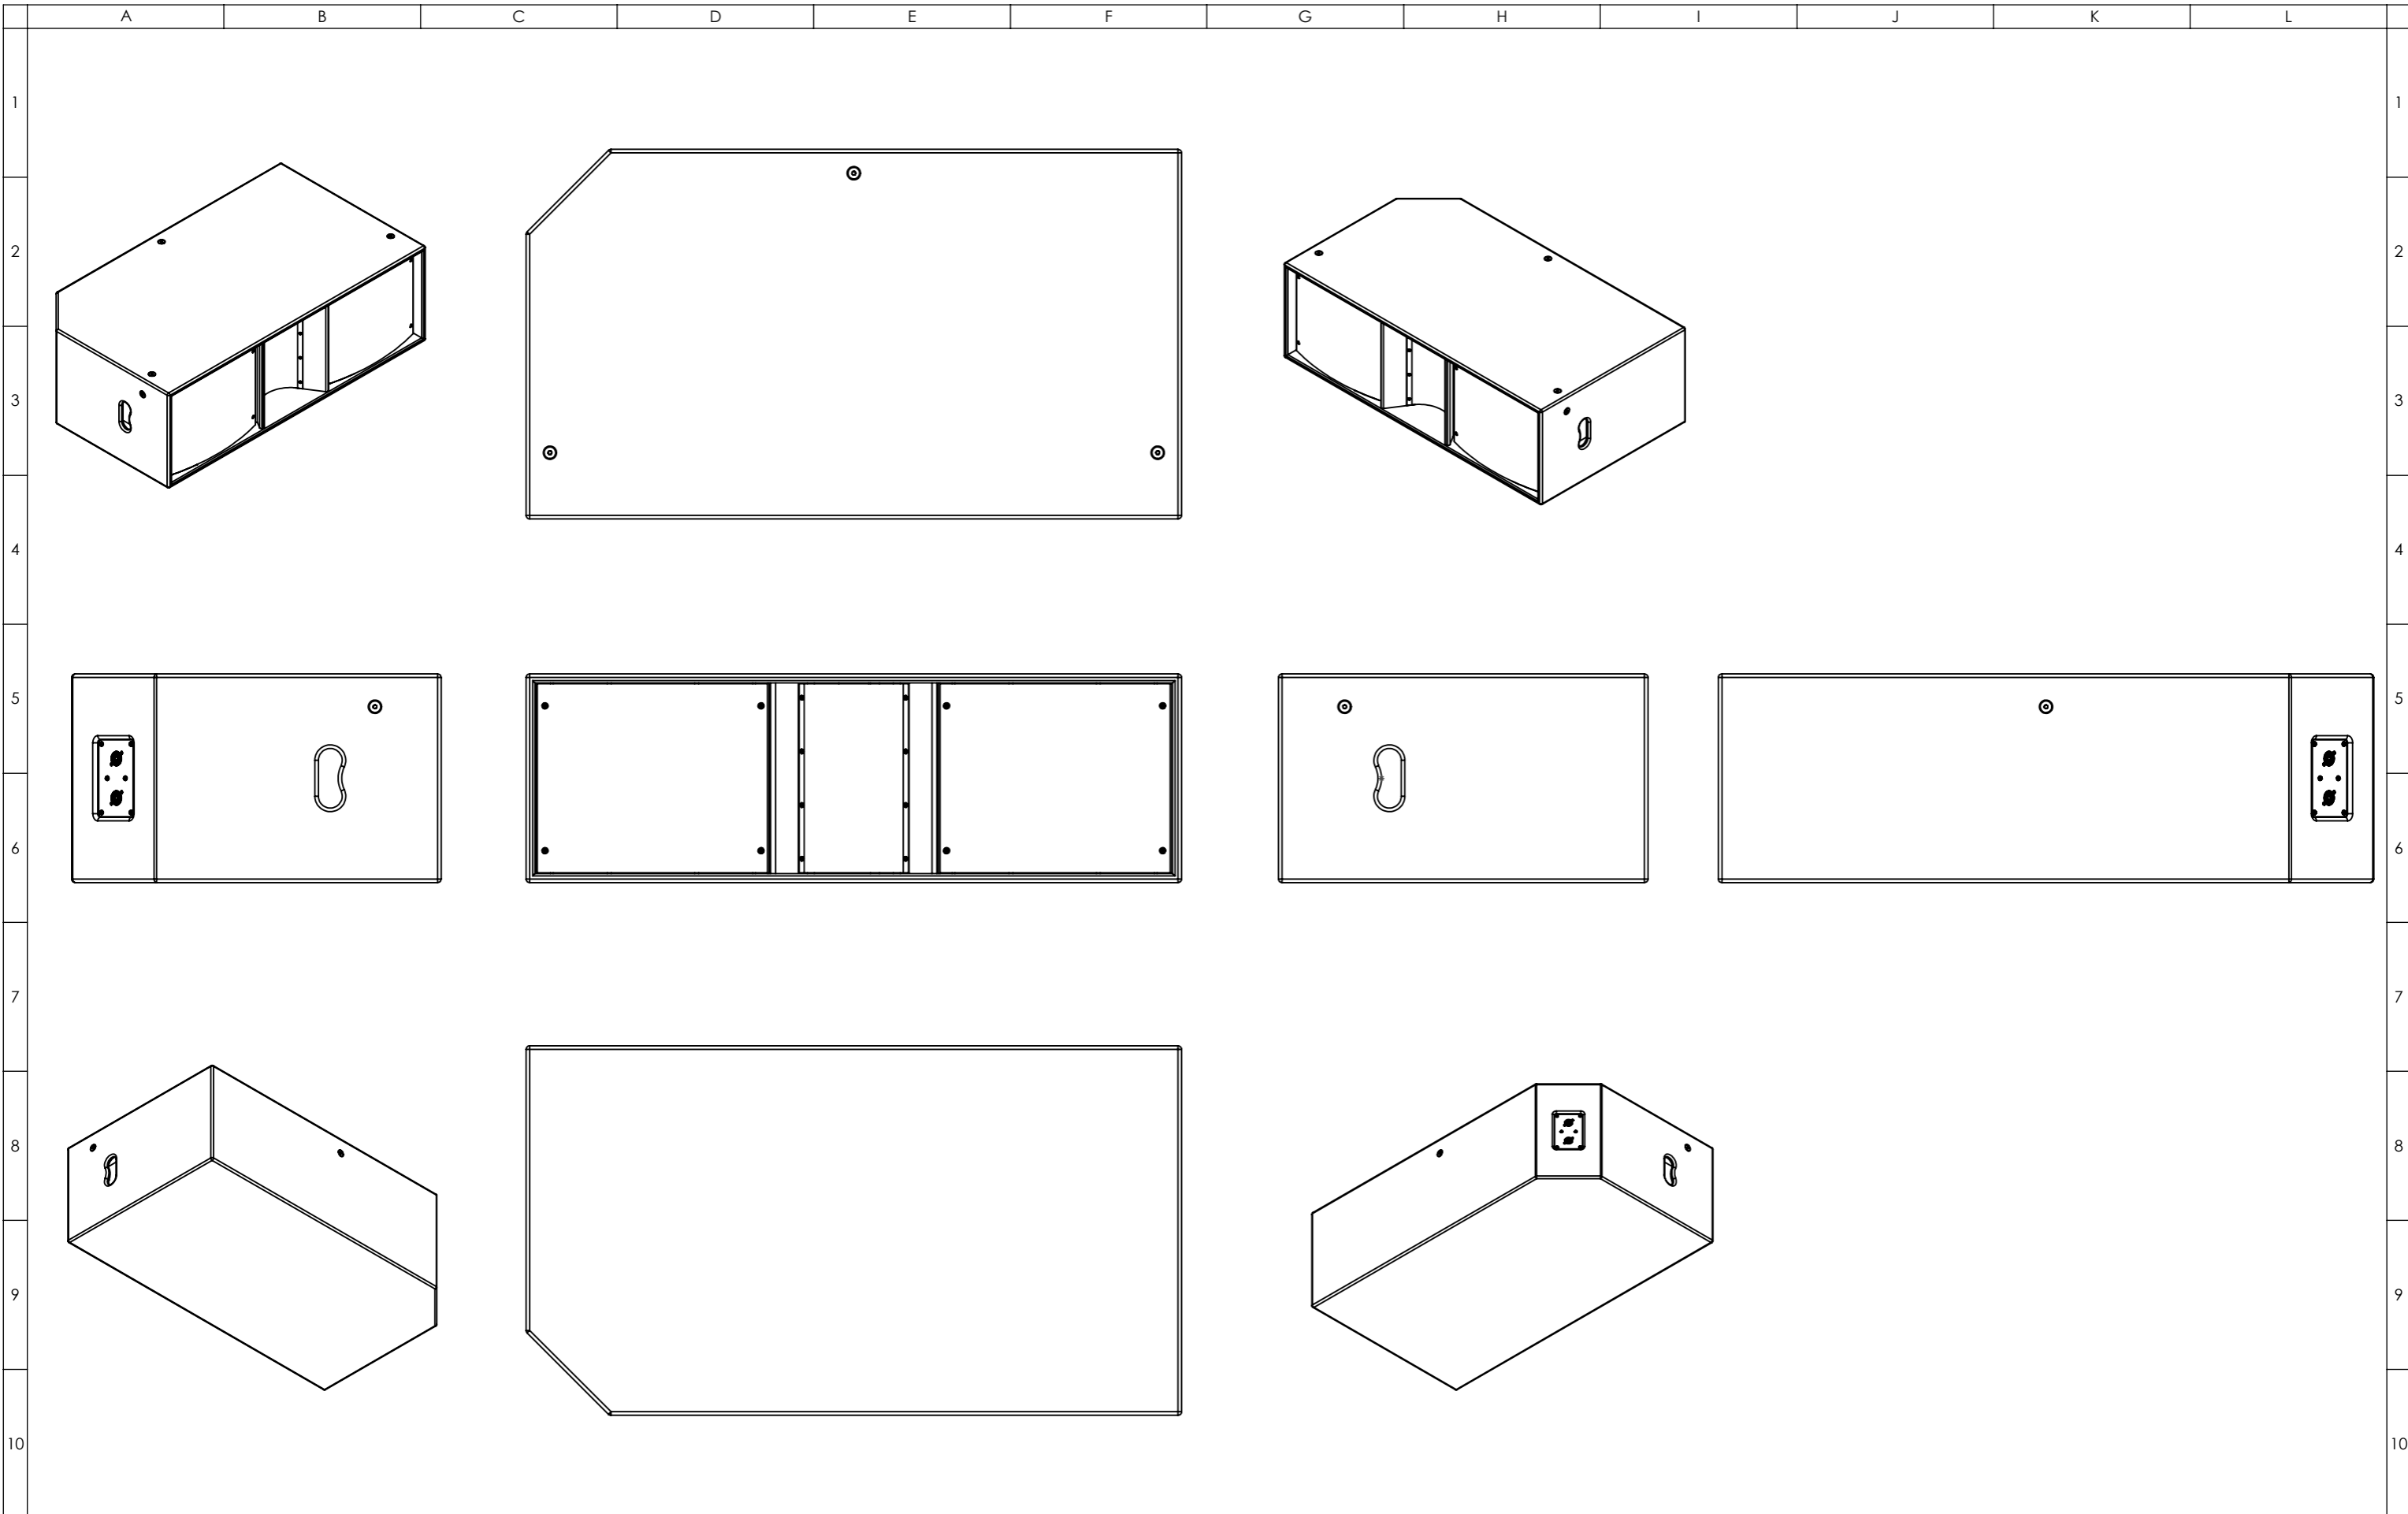

Funktion-One Research LTD  
 Hoyle, Beare Green, Dorking, Surrey, RH5 4PS, UK  
 mail@funktion-one.com +44 (0)1306 712820

Sheet: Dimensions  
 Funktion-One Product Technical Drawing

A3 Sheet Scale: 1:10  
 Filename:

Drawn By: Mike Igglesden 08/10/2024  
**SB212LP-F1-TD=T0226-00**

Funktion-One Research LTD  
 Hoyle, Beare Green, Dorking, Surrey, RH5 4PS, UK  
 mail@funktion-one.com +44 (0)1306 712820

Sheet: Standard  
 Funktion-One Product Technical Drawing

A3 Sheet Scale: 1:10

Drawn By: Mike Igglesden 08/10/2024

Filename:

**SB212LP-F1-TD=T0226-00**

Funktion-One Research LTD  
 Hoyle, Beare Green, Dorking, Surrey, RH5 4PS, UK  
 mail@funktion-one.com +44 (0)1306 712820

Sheet: No Grille  
 Funktion-One Product Technical Drawing

A3 Sheet Scale: 1:10

Drawn By: Mike Igglesden 08/10/2024

Filename: SB212LP-F1-TD=T0226-00