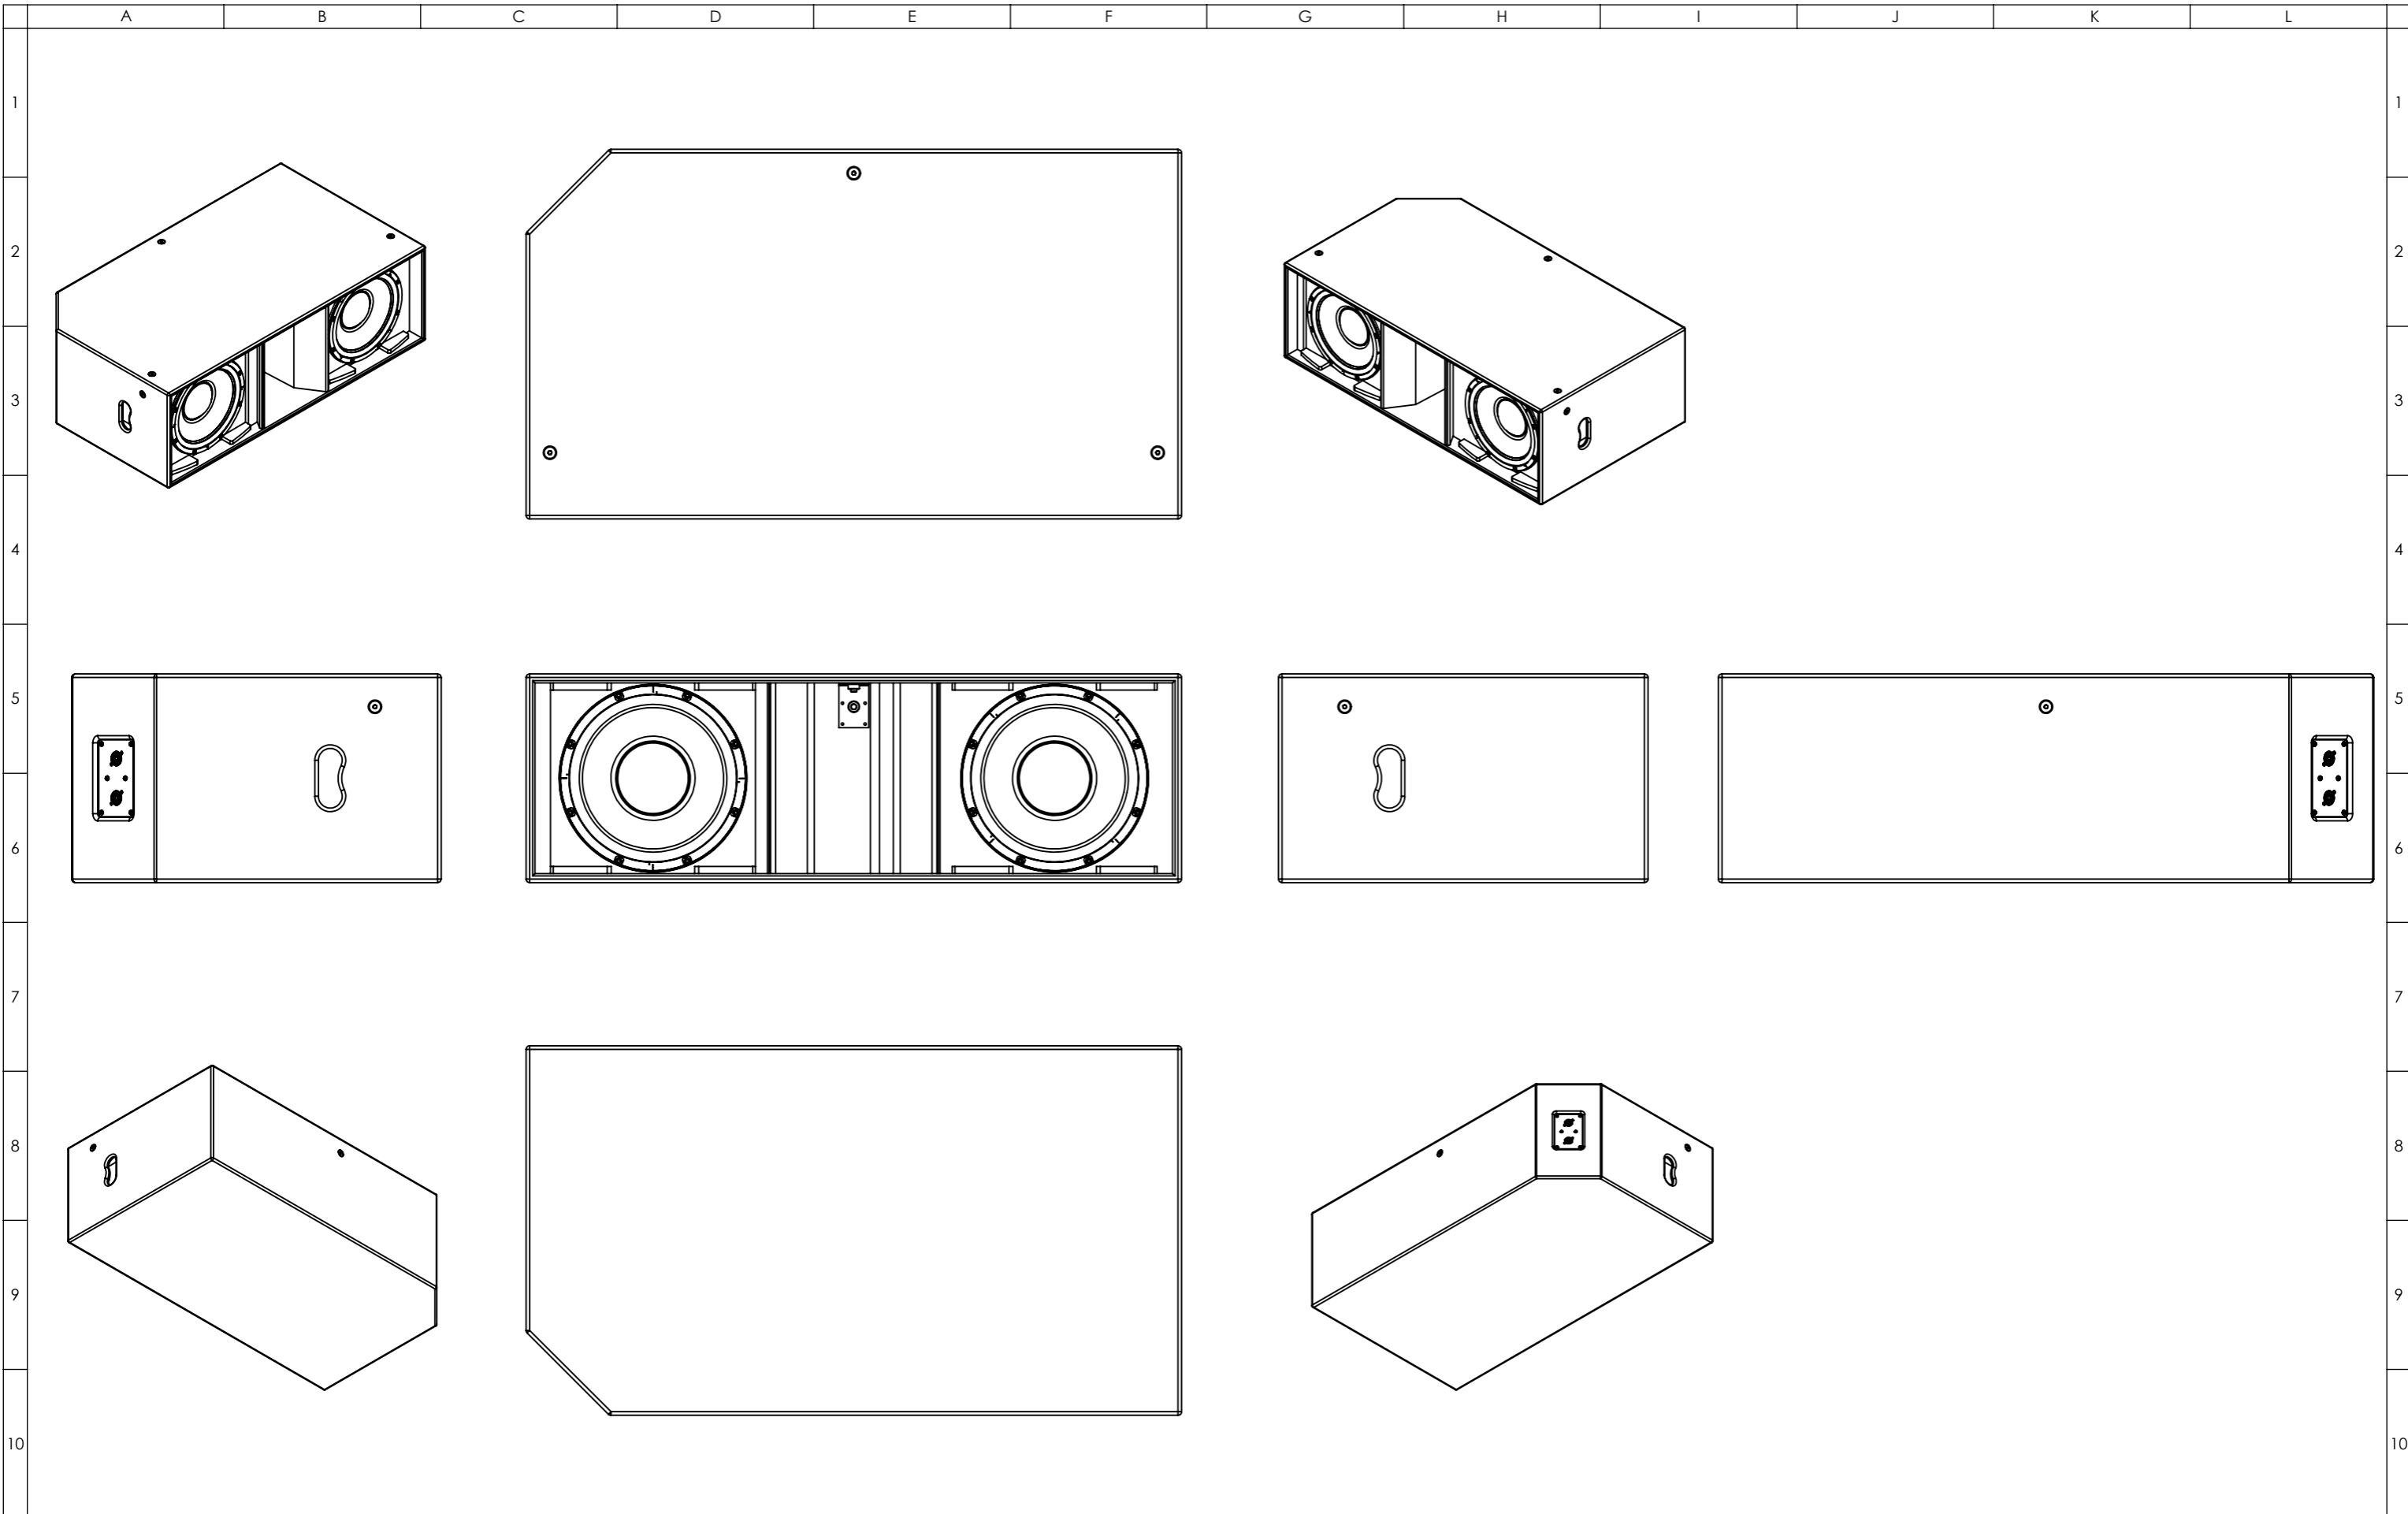

Drawn By: Mike Igglesden 08/10/2024  
**SB212LP-F1-TD=T0226-00**

Funktion-One Research LTD  
 Hoyle, Beare Green, Dorking, Surrey, RH5 4PS, UK  
 mail@funktion-one.com +44 (0)1306 712820

Sheet: Standard  
 Funktion-One Product Technical Drawing

A3 Sheet Scale: 1:10

Drawn By: Mike Igglesden 08/10/2024

Filename:

**SB212LP-F1-TD=T0226-00**

Funktion-One Research LTD  
 Hoyle, Beare Green, Dorking, Surrey, RH5 4PS, UK  
 mail@funktion-one.com +44 (0)1306 712820

Sheet: No Grille  
 Funktion-One Product Technical Drawing

A3 Sheet Scale: 1:10

Drawn By: Mike Igglesden 08/10/2024

Filename: SB212LP-F1-TD=T0226-00