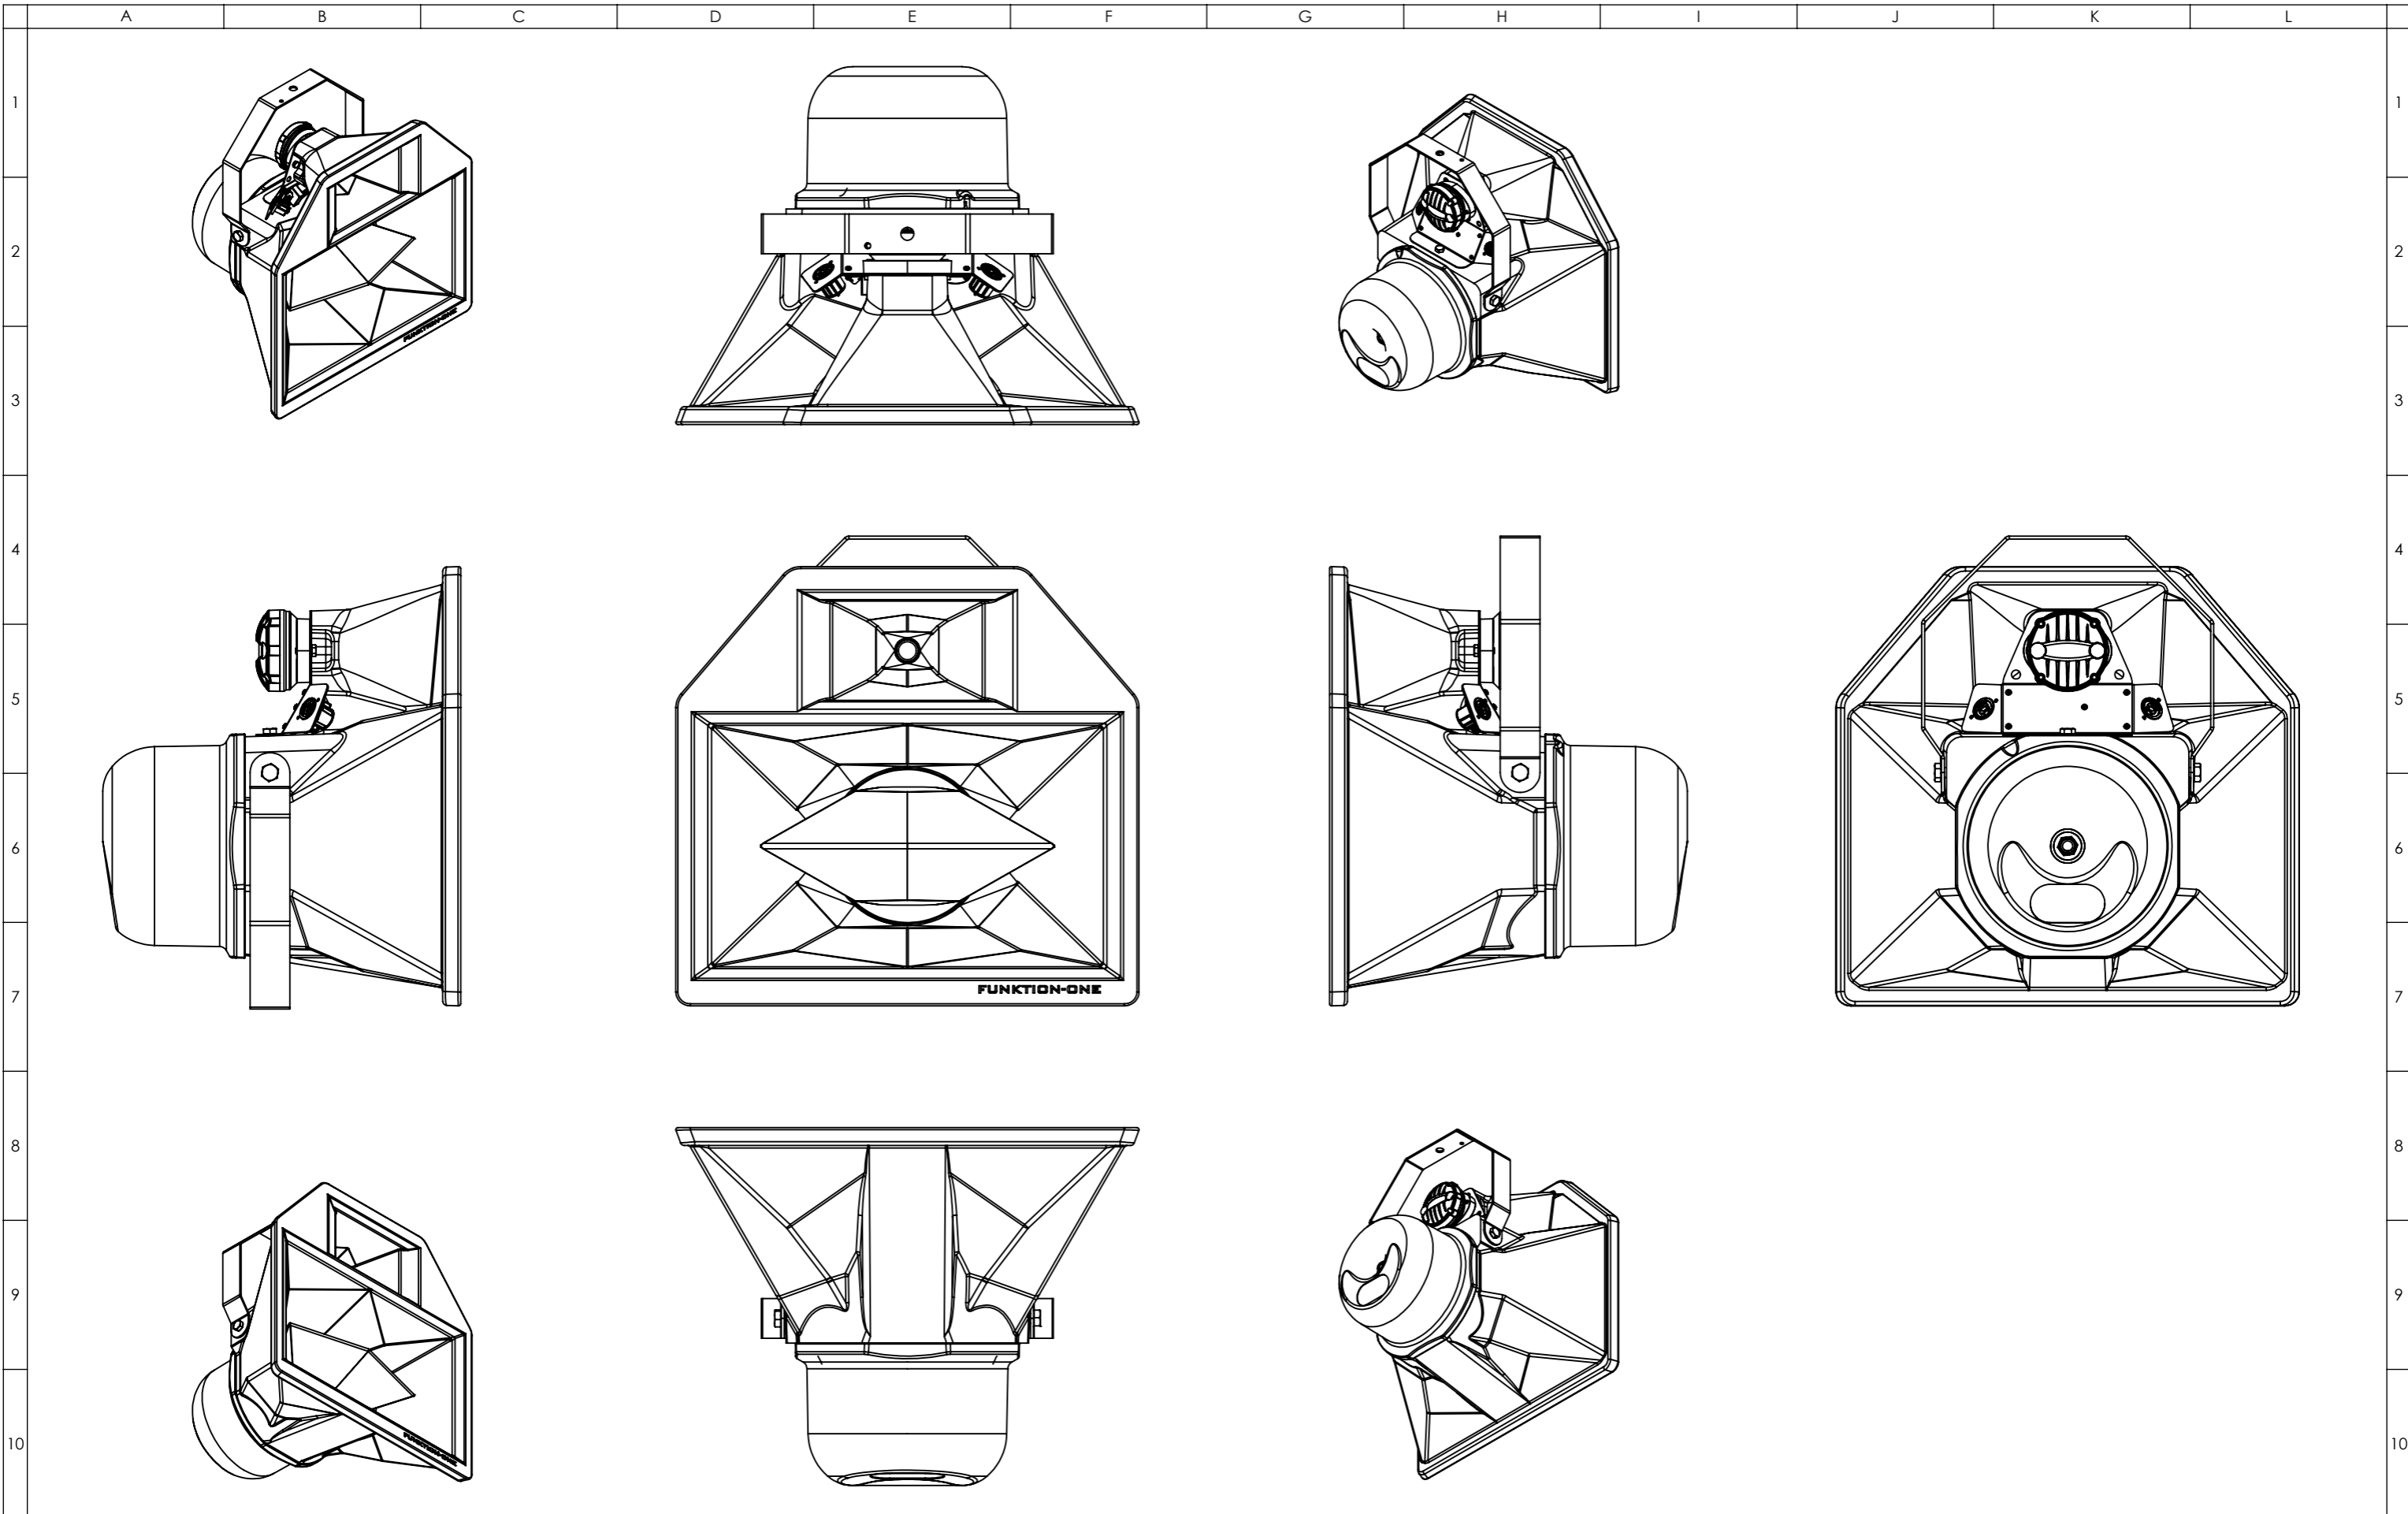

Funktion-One Research LTD  
 Hoyle, Beare Green, Dorking, Surrey, RH5 4PS, UK  
 mail@funktion-one.com +44 (0)1306 712820

Sheet: Dimensions  
 Funktion-One Product Technical Drawing

A3 Sheet Scale: 1:6  
 Filename:

Drawn By: Mike Igglesden 28/01/2025  
 Evo2SH-F1-TD=T0289-00

Funktion-One Research LTD  
 Hoyle, Beare Green, Dorking, Surrey, RH5 4PS, UK  
 mail@funktion-one.com +44 (0)1306 712820

Sheet: Standard  
 Funktion-One Product Technical Drawing

A3 Sheet Scale: 1:6  
 Filename:

Drawn By: Mike Igglesden 28/01/2025

Evo2SH-F1-TD=T0289-00