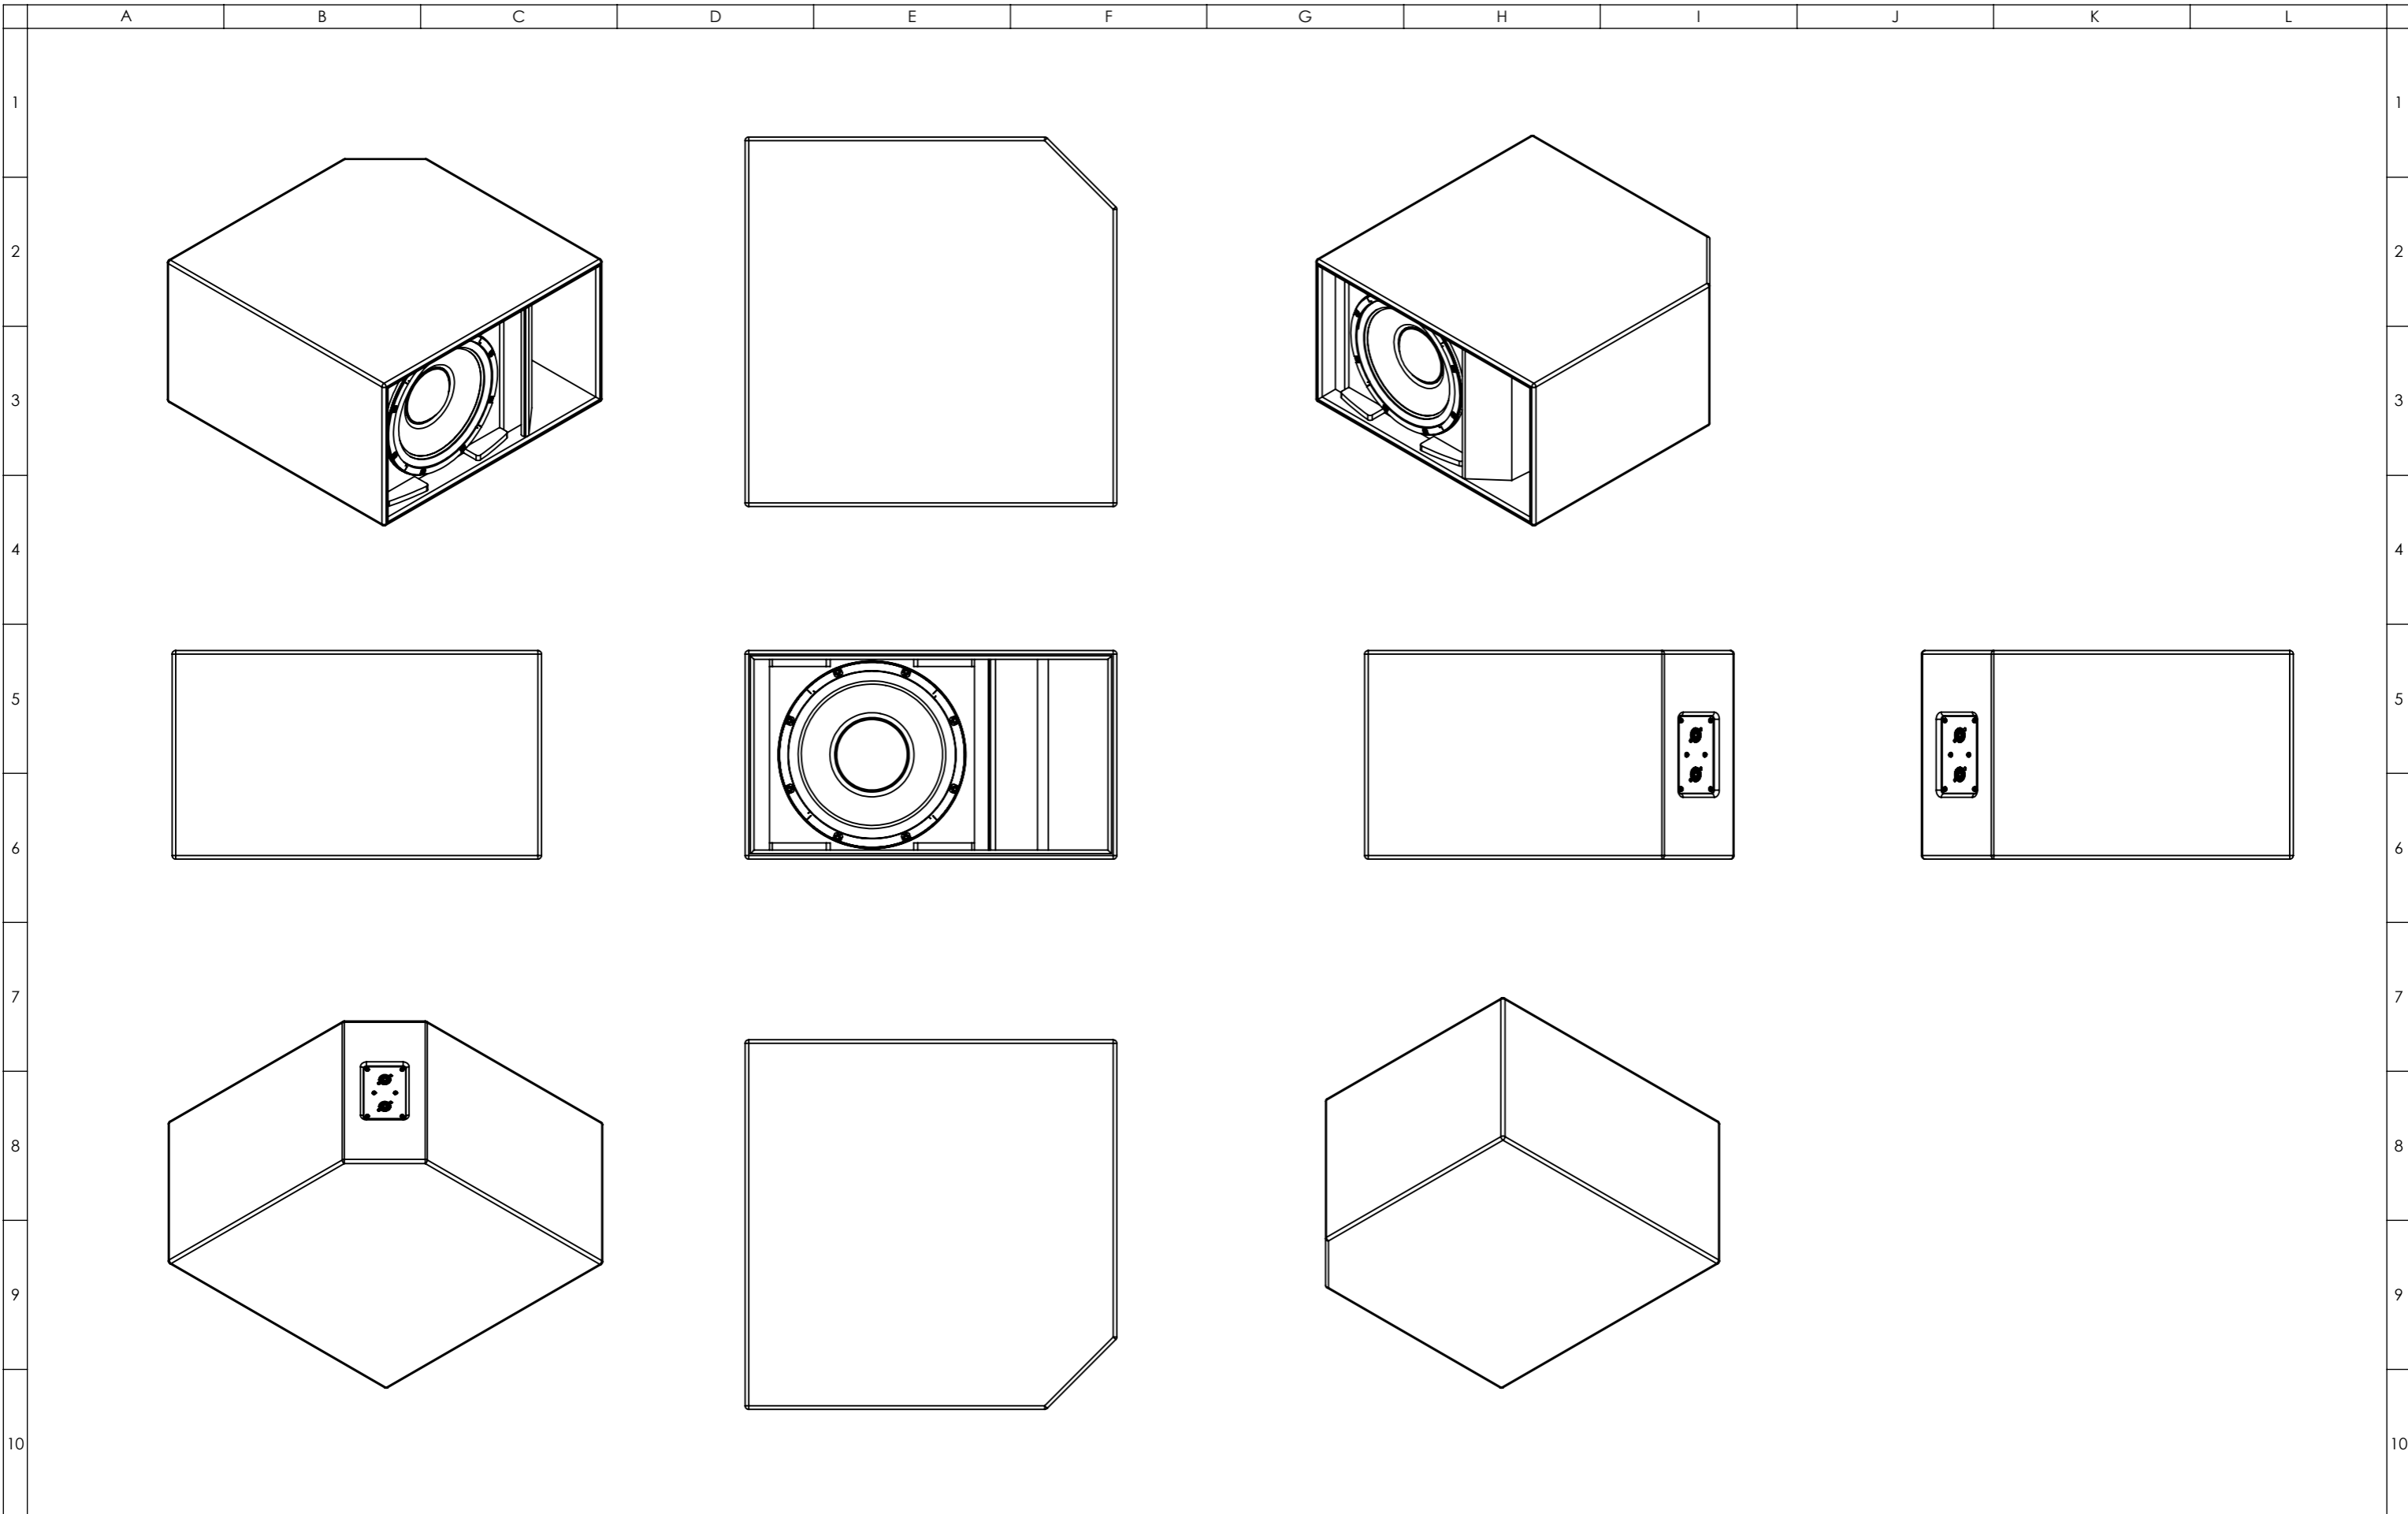

A3 Sheet Scale: 1:10

Drawn By: Mike Igglesden 28/01/2025

Filename: SB12-F1-TD=T0306-00

Funktion-One Research LTD
 Hoyle, Beare Green, Dorking, Surrey, RH5 4PS, UK
 mail@funktion-one.com +44 (0)1306 712820

Sheet: No Grille
 Funktion-One Product Technical Drawing

A3 Sheet Scale: 1:10

Drawn By: Mike Igglesden

28/01/2025

Filename:

SB12-F1-TD=T0306-00