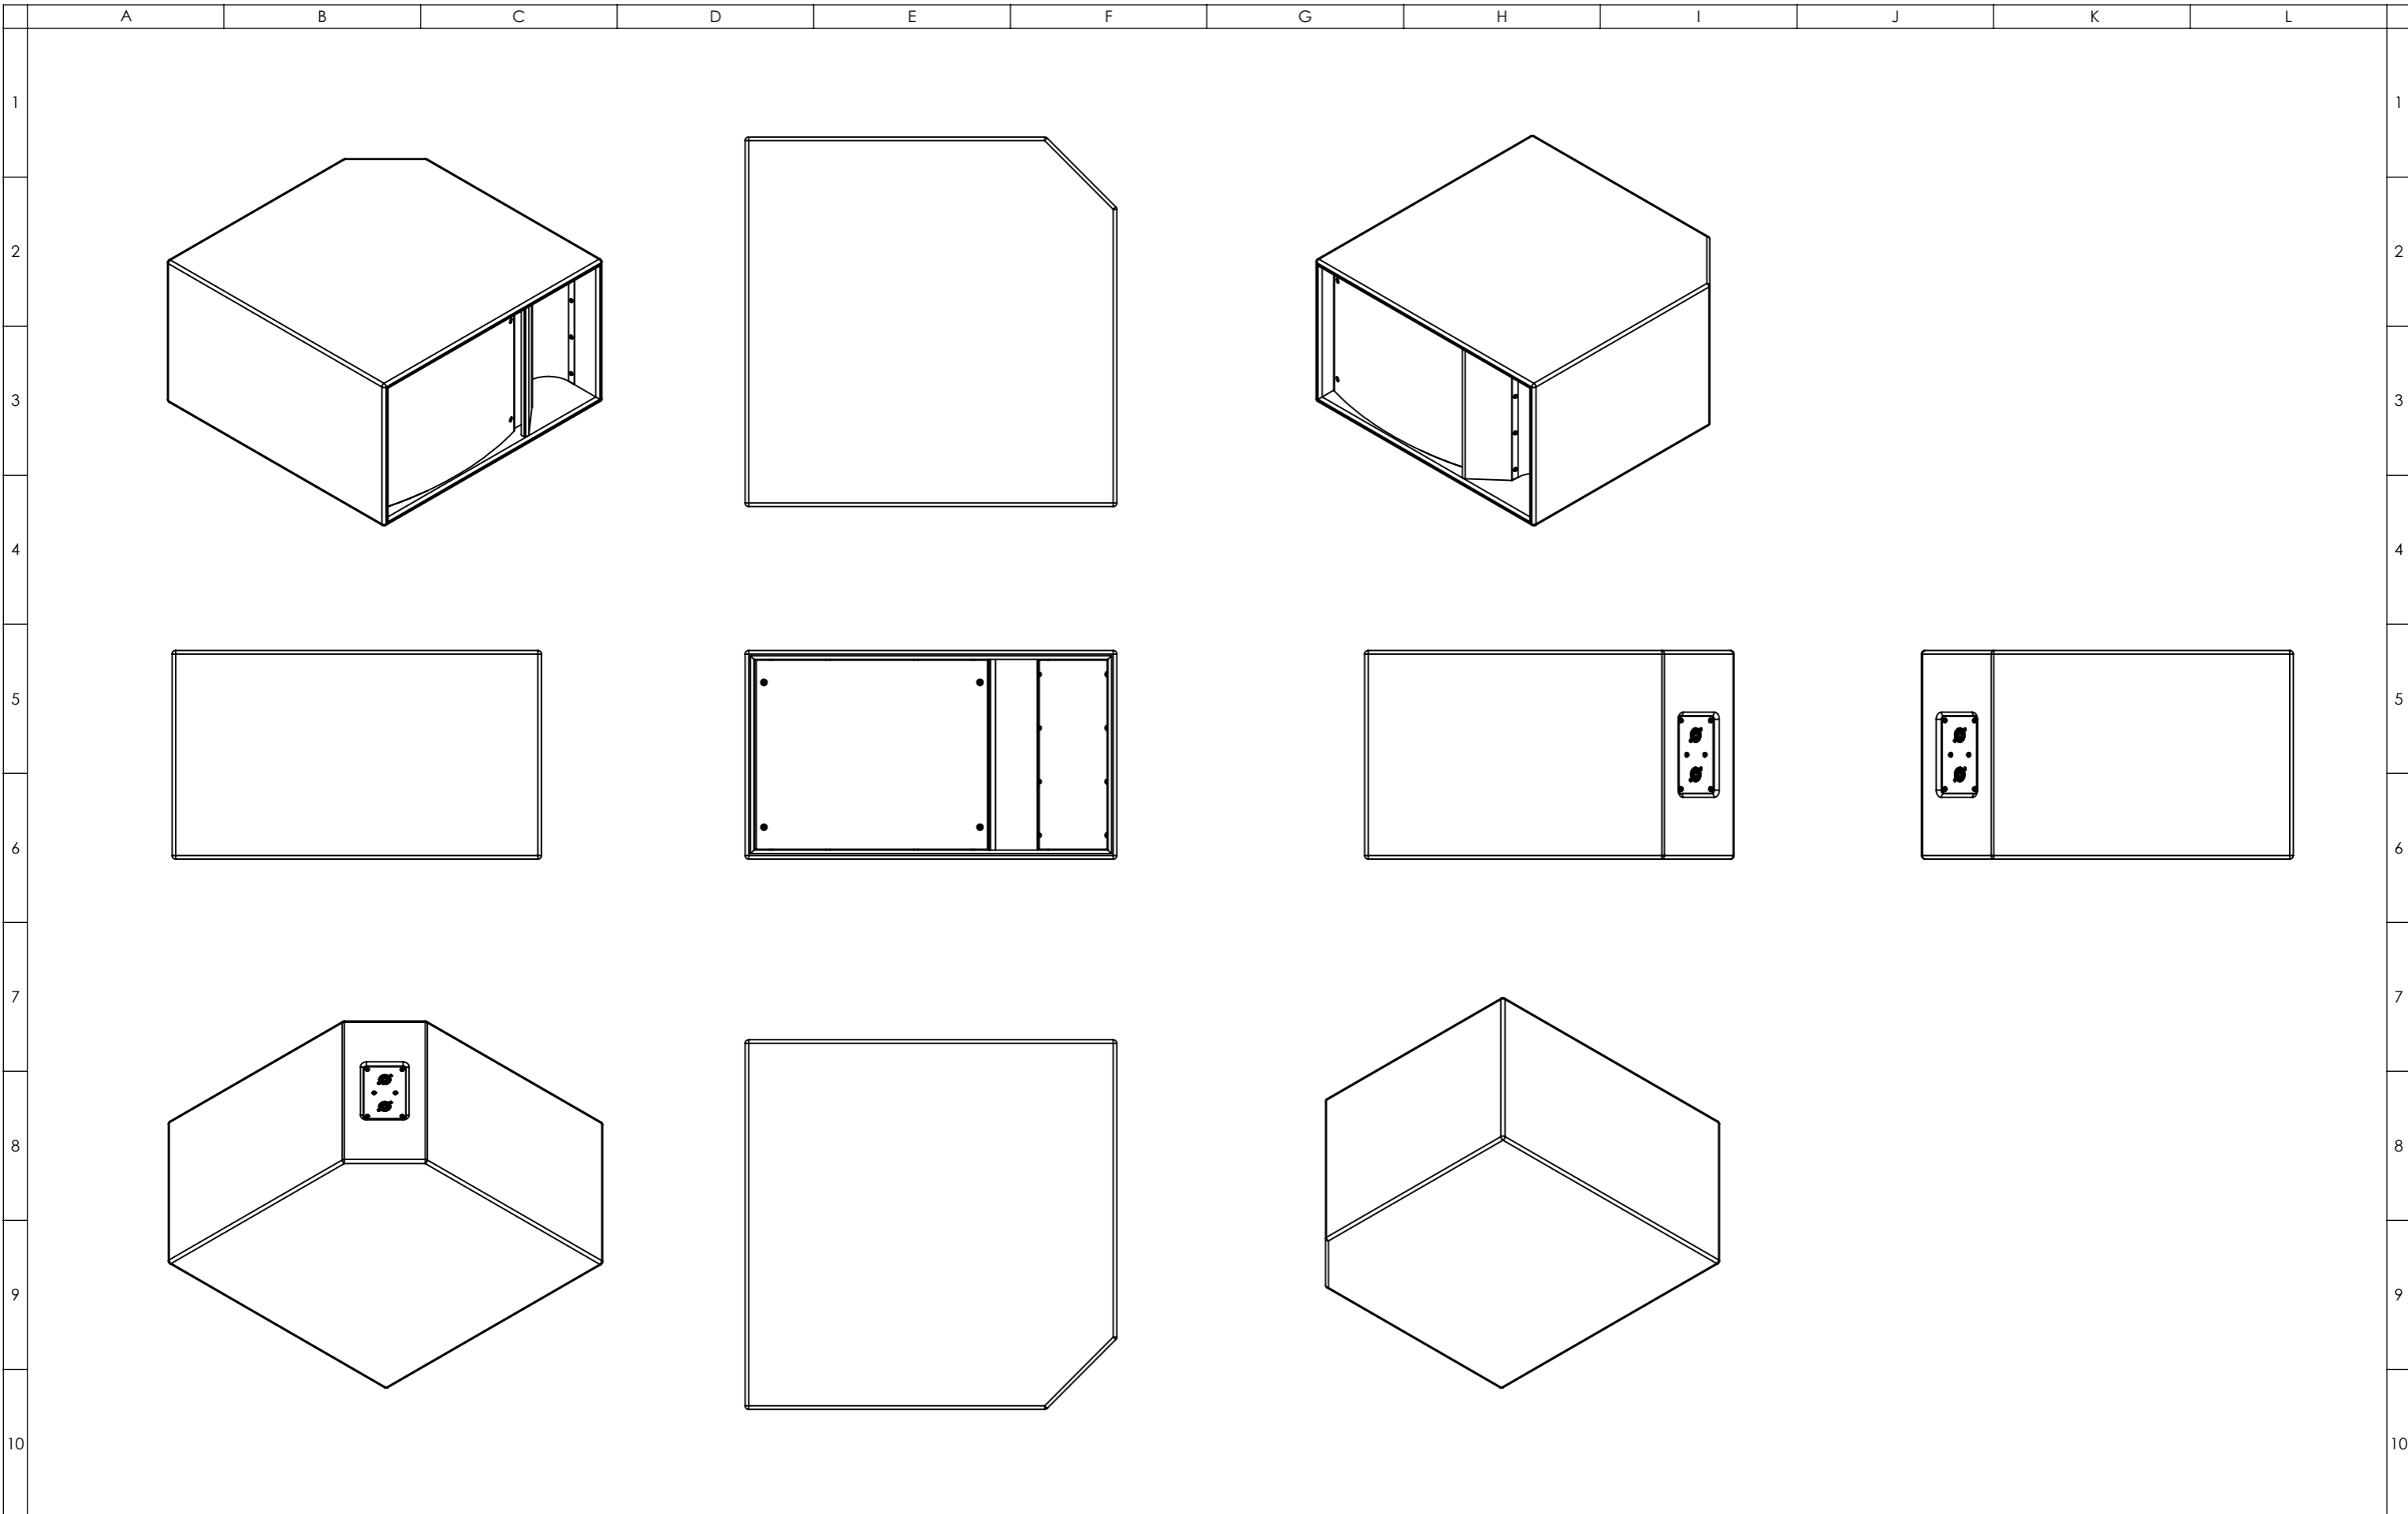

Funktion-One Research LTD
 Hoyle, Beare Green, Dorking, Surrey, RH5 4PS, UK
 mail@funktion-one.com +44 (0)1306 712820

Sheet: Dimensions
 Funktion-One Product Technical Drawing

A3 Sheet Scale: 1:10

Drawn By: Mike Igglesden 28/01/2025

Filename: SB12-F1-TD=T0306-00

Funktion-One Research LTD
 Hoyle, Beare Green, Dorking, Surrey, RH5 4PS, UK
 mail@funktion-one.com +44 (0)1306 712820

Sheet: Standard
 Funktion-One Product Technical Drawing

A3 Sheet Scale: 1:10

Drawn By: Mike Igglesden 28/01/2025

Filename: SB12-F1-TD=T0306-00

Funktion-One Research LTD
 Hoyle, Beare Green, Dorking, Surrey, RH5 4PS, UK
 mail@funktion-one.com +44 (0)1306 712820

Sheet: No Grille
 Funktion-One Product Technical Drawing

A3 Sheet Scale: 1:10

Drawn By: Mike Igglesden

28/01/2025

Filename:

SB12-F1-TD=T0306-00