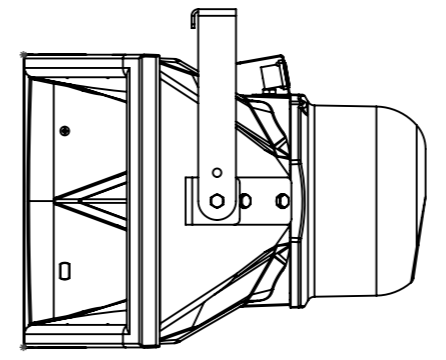

Funktion-One Research LTD
Hoyle, Beare Green, Dorking, Surrey, RH5 4PS, UK
mail@funktion-one.com +44 (0)1306 712820

Sheet: Standard
Funktion-One Product Technical Drawing

A3 Sheet Scale: 1:8
Filename:

Drawn By: Mike Igglesden 04/05/2023
EXSH-F1-TD=T0140-00