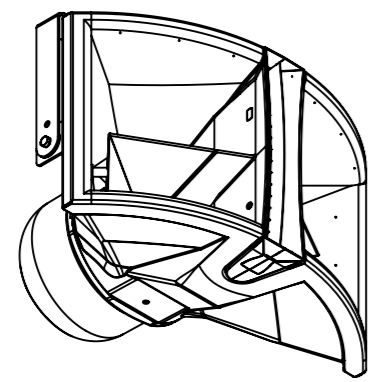

Funktion-One Research LTD
Hoyle, Beare Green, Dorking, Surrey, RH5 4PS, UK
mail@funktion-one.com +44 (0)1306 712820

Sheet: Standard
Funktion-One Product Technical Drawing

A3 Sheet Scale: 1:8
Filename:

Drawn By: Mike Igglesden 04/05/2023
EXSH-F1-TD=T0140-00