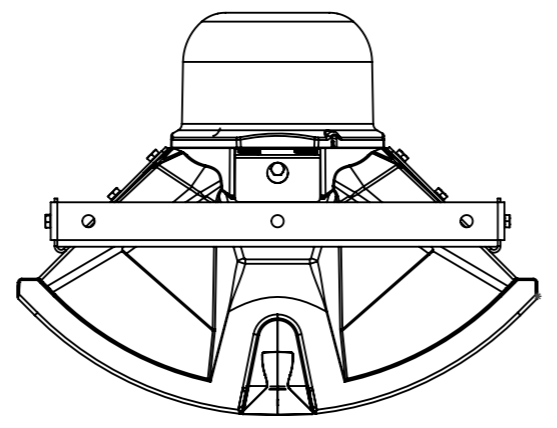

Funktion-One Research LTD  
 Hoyle, Beare Green, Dorking, Surrey, RH5 4PS, UK  
 mail@funktion-one.com +44 (0)1306 712820

Sheet: Dimensions  
 Funktion-One Product Technical Drawing

A3 Sheet Scale: 1:8

Drawn By: Mike Igglesden 04/05/2023

Filename:

EXSH-F1-TD=T0140-00

Funktion-One Research LTD  
 Hoyle, Beare Green, Dorking, Surrey, RH5 4PS, UK  
 mail@funktion-one.com +44 (0)1306 712820

Sheet: Standard  
 Funktion-One Product Technical Drawing

A3 Sheet Scale: 1:8  
 Filename:

Drawn By: Mike Igglesden 04/05/2023  
**EXSH-F1-TD=T0140-00**