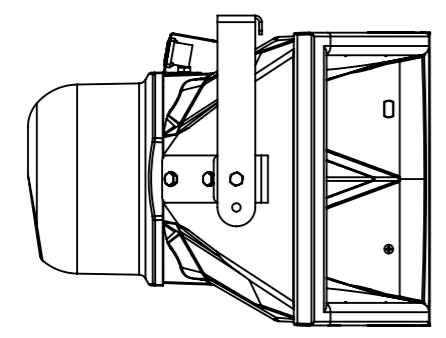

Funktion-One Research LTD
Hoyle, Beare Green, Dorking, Surrey, RH5 4PS, UK
mail@funktion-one.com +44 (0)1306 712820

Sheet: Standard
Funktion-One Product Technical Drawing

A3 Sheet Scale: 1:8
Filename:

Drawn By: Mike Igglesden 04/05/2023
EXSH-F1-TD=T0140-00