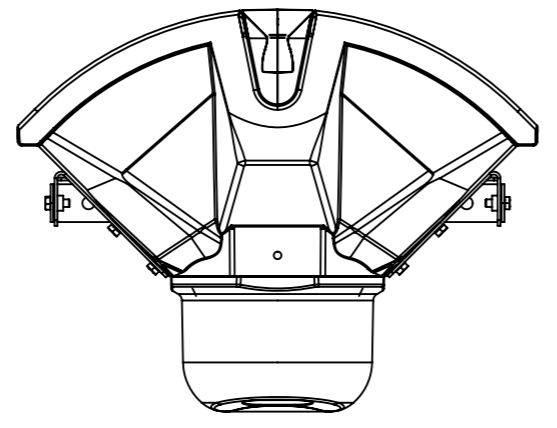

Funktion-One Research LTD  
 Hoyle, Beare Green, Dorking, Surrey, RH5 4PS, UK  
 mail@funktion-one.com +44 (0)1306 712820

Sheet: Dimensions  
 Funktion-One Product Technical Drawing

A3 Sheet Scale: 1:8

Drawn By: Mike Igglesden 04/05/2023

Filename:

EXSH-F1-TD=T0140-00

Funktion-One Research LTD  
 Hoyle, Beare Green, Dorking, Surrey, RH5 4PS, UK  
 mail@funktion-one.com +44 (0)1306 712820

Sheet: Standard  
 Funktion-One Product Technical Drawing

A3 Sheet Scale: 1:8  
 Filename:

Drawn By: Mike Igglesden 04/05/2023  
**EXSH-F1-TD=T0140-00**