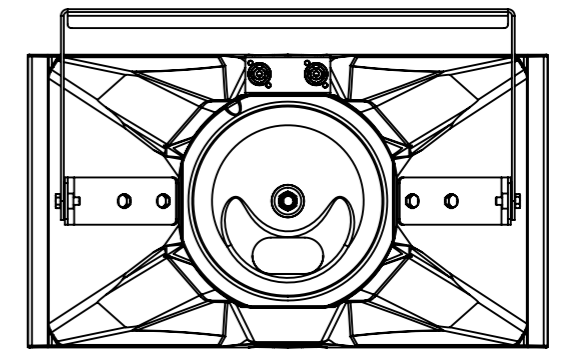

Funktion-One Research LTD
Hoyle, Beare Green, Dorking, Surrey, RH5 4PS, UK
mail@funktion-one.com +44 (0)1306 712820

Sheet: Standard
Funktion-One Product Technical Drawing

A3 Sheet Scale: 1:8
Filename:

Drawn By: Mike Igglesden 04/05/2023
EXSH-F1-TD=T0140-00