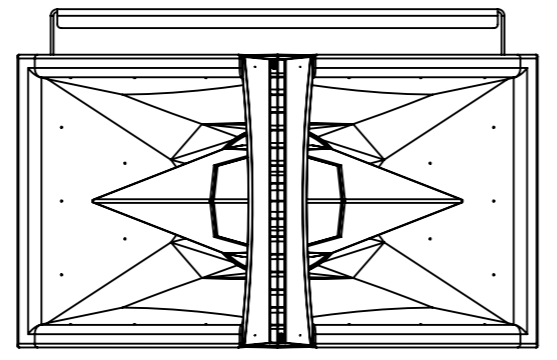

Funktion-One Research LTD
Hoyle, Beare Green, Dorking, Surrey, RH5 4PS, UK
mail@funktion-one.com +44 (0)1306 712820

Sheet: Standard
Funktion-One Product Technical Drawing

A3 Sheet Scale: 1:8
Filename:

Drawn By: Mike Igglesden 04/05/2023
EXSH-F1-TD=T0140-00