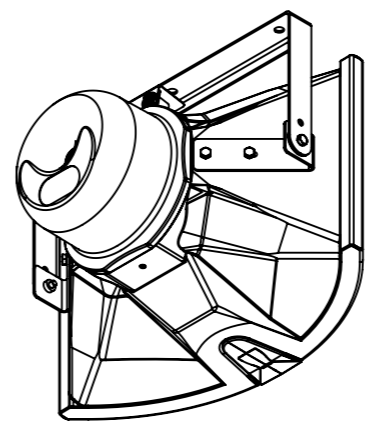

Funktion-One Research LTD
Hoyle, Beare Green, Dorking, Surrey, RH5 4PS, UK
mail@funktion-one.com +44 (0)1306 712820

Sheet: Standard
Funktion-One Product Technical Drawing

A3 Sheet Scale: 1:8
Filename:

Drawn By: Mike Igglesden 04/05/2023
EXSH-F1-TD=T0140-00