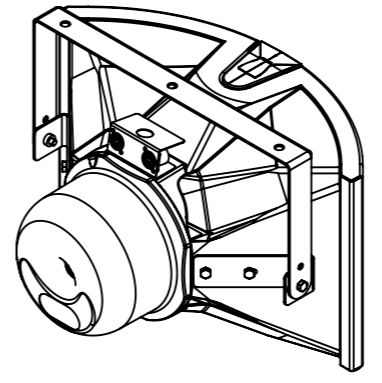

Funktion-One Research LTD  
 Hoyle, Beare Green, Dorking, Surrey, RH5 4PS, UK  
 mail@funktion-one.com +44 (0)1306 712820

Sheet: Dimensions  
 Funktion-One Product Technical Drawing

A3 Sheet Scale: 1:8

Drawn By: Mike Igglesden 04/05/2023

Filename:

EXSH-F1-TD=T0140-00

Funktion-One Research LTD  
 Hoyle, Beare Green, Dorking, Surrey, RH5 4PS, UK  
 mail@funktion-one.com +44 (0)1306 712820

Sheet: Standard  
 Funktion-One Product Technical Drawing