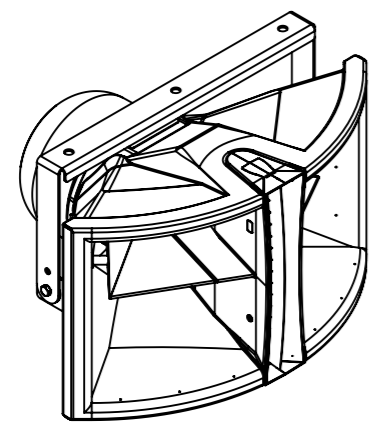

Funktion-One Research LTD  
 Hoyle, Beare Green, Dorking, Surrey, RH5 4PS, UK  
 mail@funktion-one.com +44 (0)1306 712820

Sheet: Dimensions  
 Funktion-One Product Technical Drawing

A3 Sheet Scale: 1:8

Drawn By: Mike Igglesden 04/05/2023

Filename:

EXSH-F1-TD=T0140-00

Funktion-One Research LTD  
 Hoyle, Beare Green, Dorking, Surrey, RH5 4PS, UK  
 mail@funktion-one.com +44 (0)1306 712820

Sheet: Standard  
 Funktion-One Product Technical Drawing