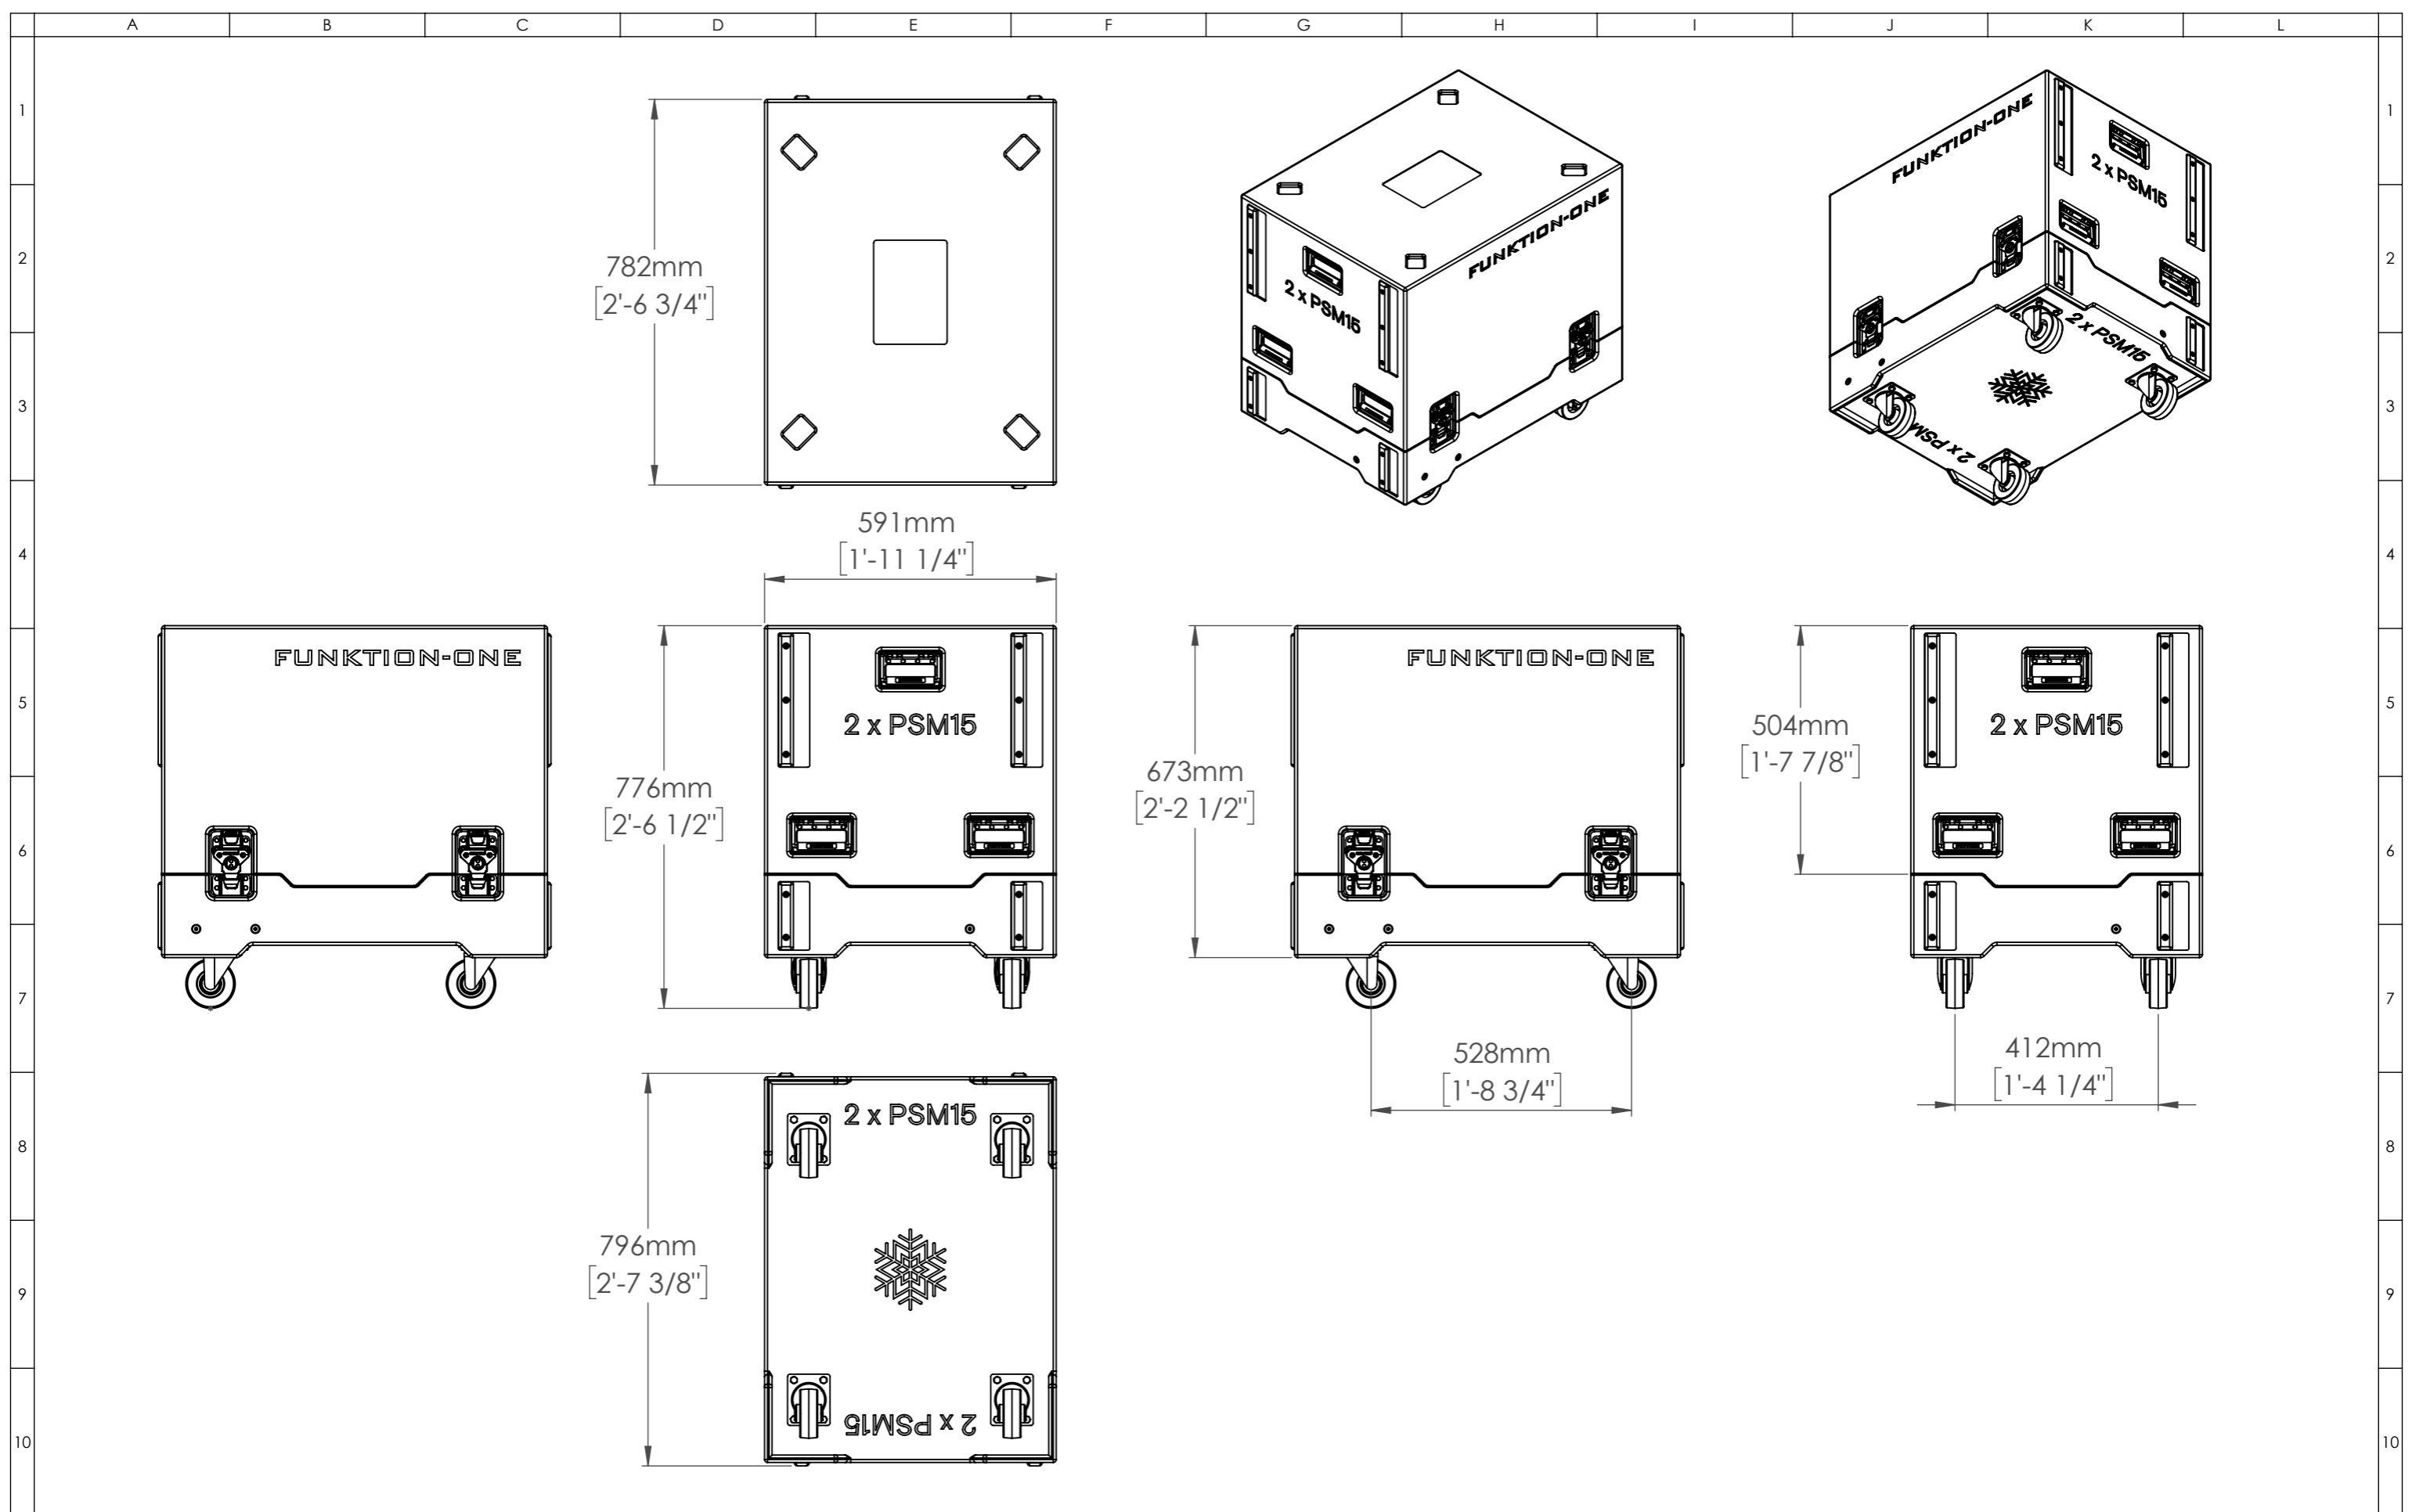

Funktion-One Research LTD
Hoyle, Beare Green, Dorking, Surrey, RH5 4PS, UK
mail@funktion-one.com +44 (0)1306 712820

Sheet: Technical Drawing
Funktion-One Accessory Drawing

A3 Sheet Scale: 1:12
Filename:

Drawn By: Mike Igglesden 26/11/2025
FC-2PSM15-F1-AD=T0324-00