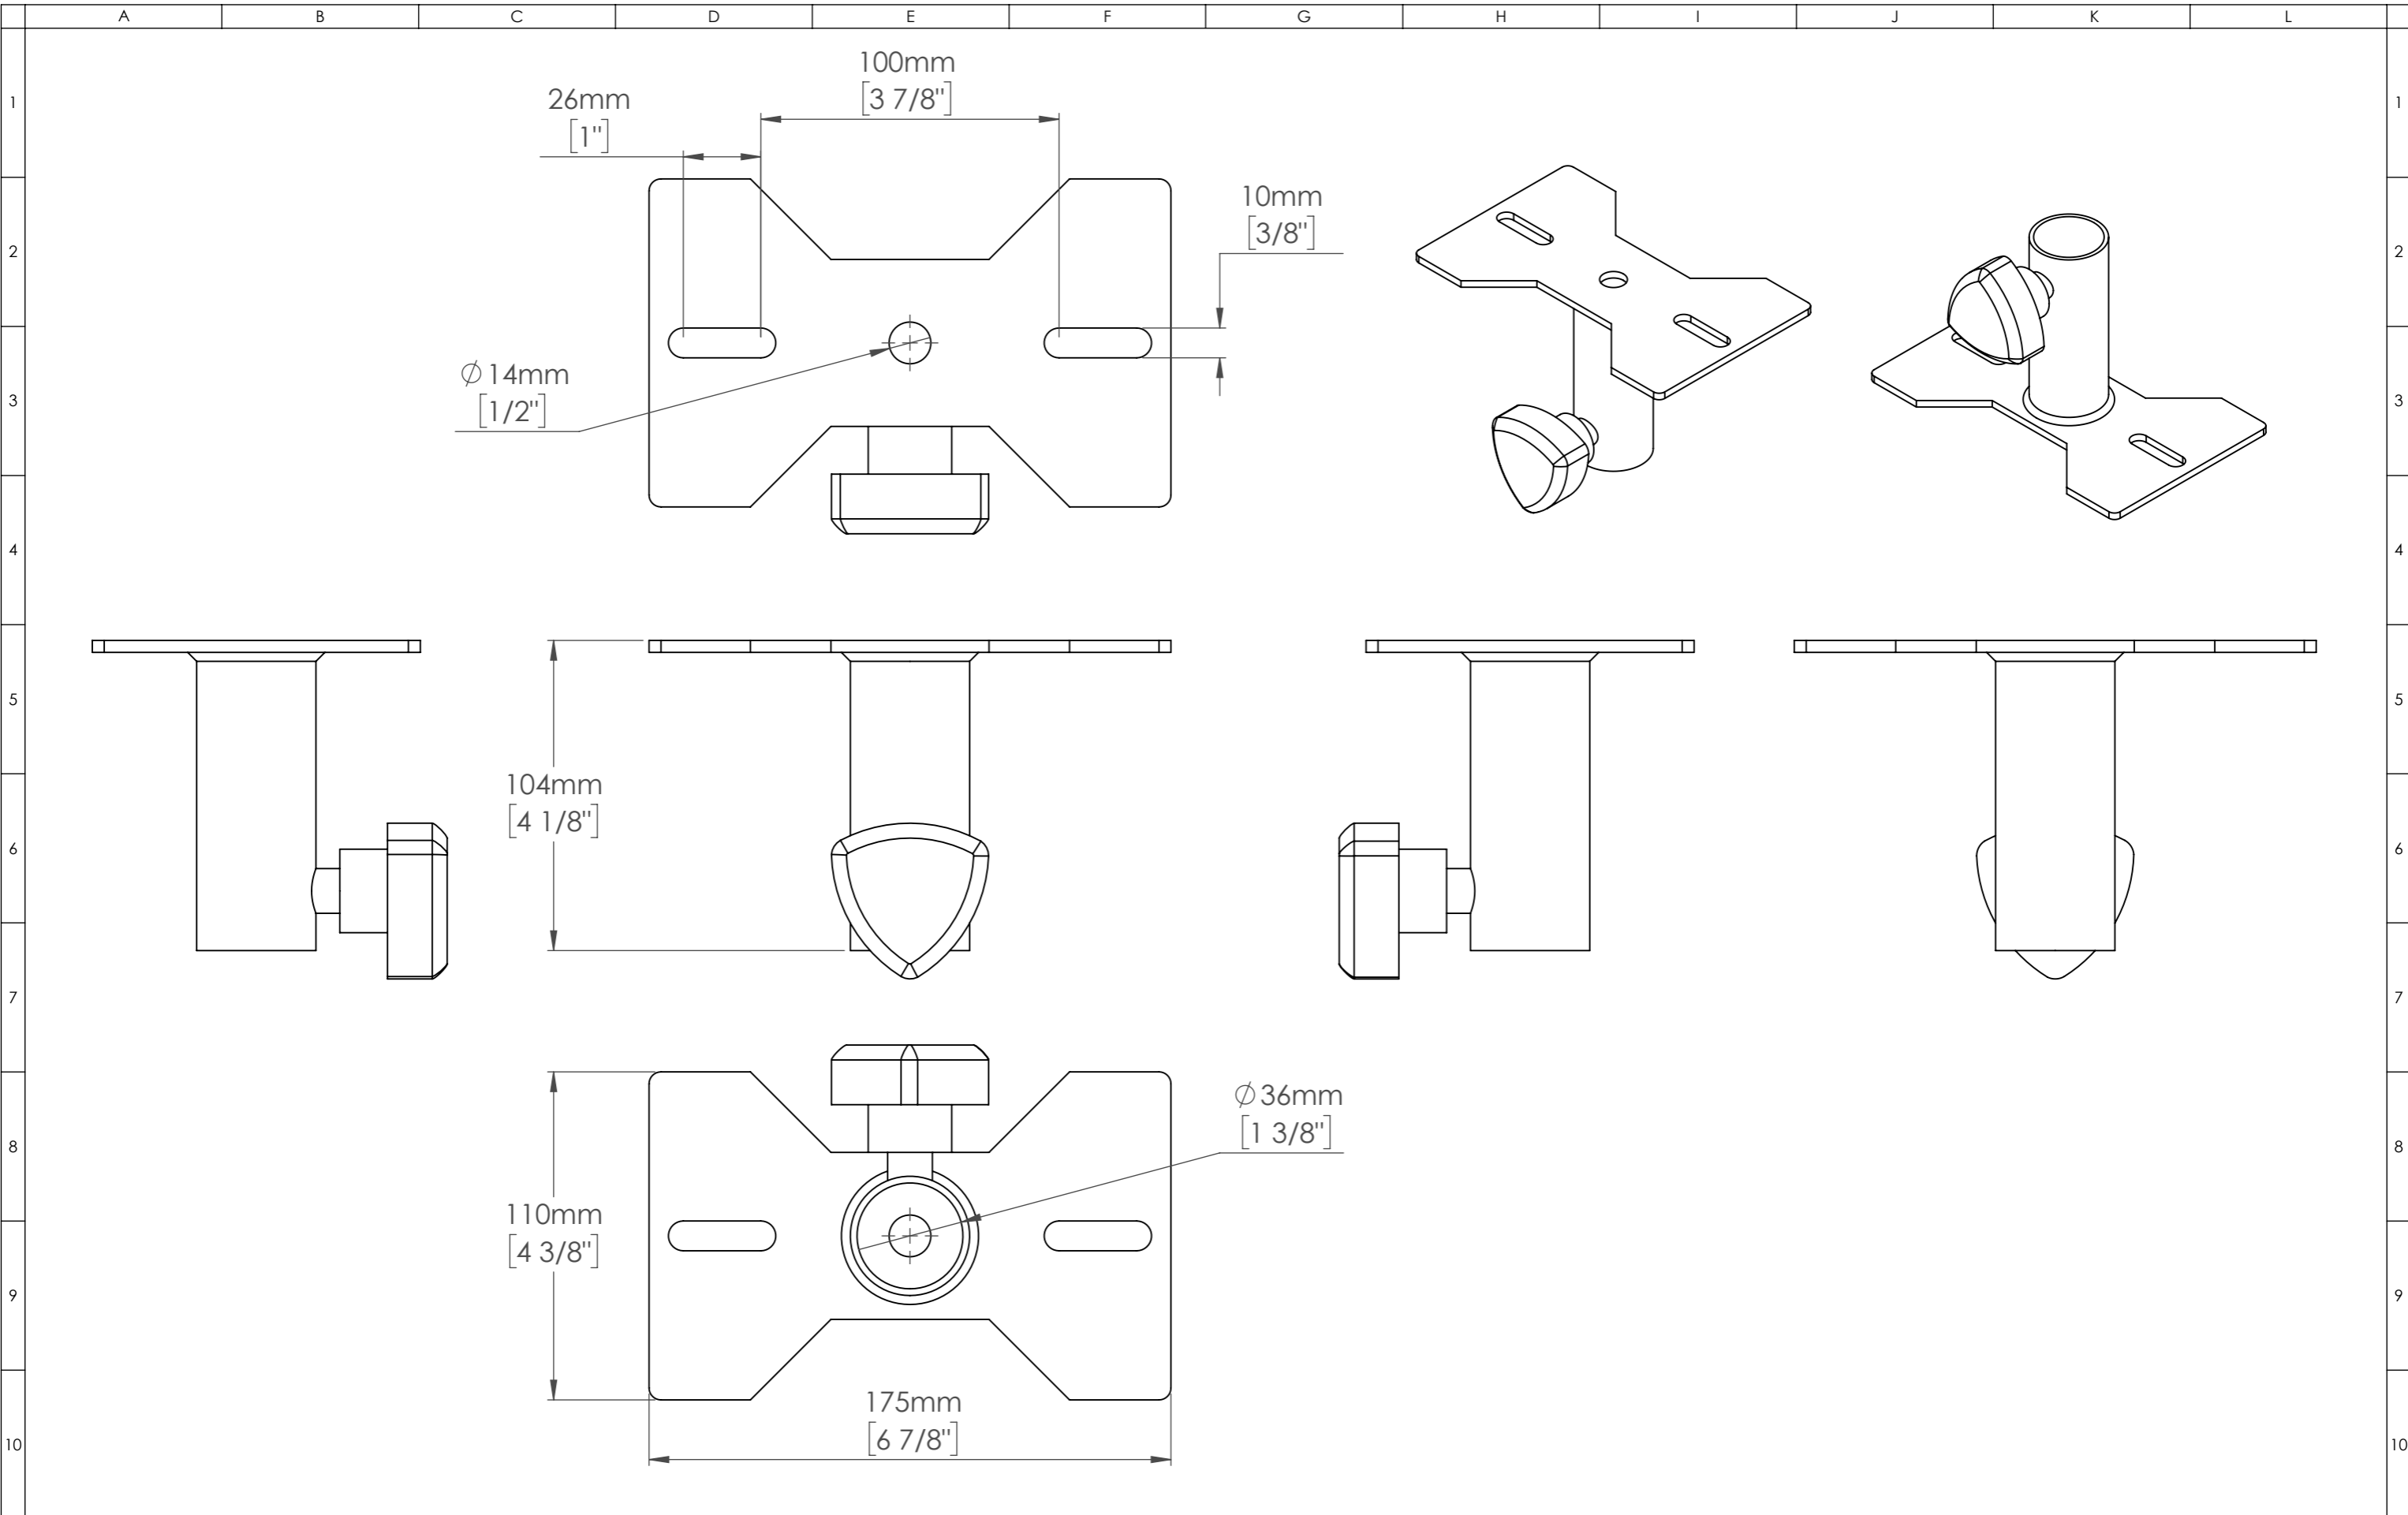

STA-2M8
Stand Top Adaptor
(for \varnothing 35mm pole)

2 x M8 x 25mm
Hand Bolts
(included)

PSM15 Loudspeaker
(not included)

2 x M8 Hand bolts are used to attach the
Stand top adaptor to the PSM15 on either
end of the loudspeaker.

Funktion-One Research LTD
Hoyle, Beare Green, Dorking, Surrey, RH5 4PS, UK
mail@funktion-one.com +44 (0)1306 712820

Sheet: Detail Drawing
Funktion-One Accessory Drawing

A3 Sheet Scale: 1:4
Filename:

Drawn By: Mike Igglesden 27/11/2025
STA-2M8-F1-AD=T0327-00