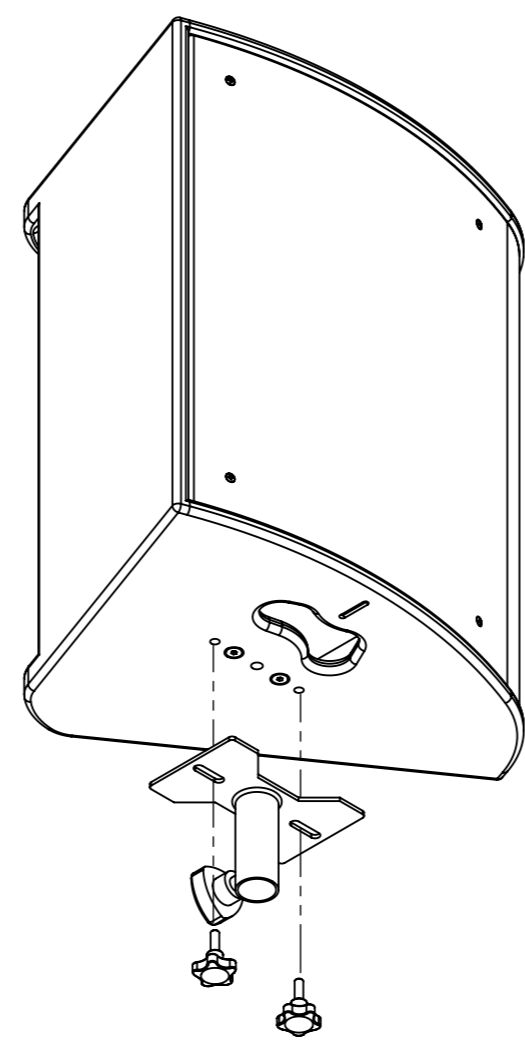

STA-2M8
Stand Top Adaptor
(for \varnothing 35mm pole)

2 x M8 x 25mm
Hand Bolts
(included)

PSM15 Loudspeaker
(not included)

2 x M8 Hand bolts are used to attach the
Stand top adaptor to the PSM15 on either
end of the loudspeaker.

Funktion-One Research LTD
Hoyle, Beare Green, Dorking, Surrey, RH5 4PS, UK
mail@funktion-one.com +44 (0)1306 712820

Sheet: Detail Drawing
Funktion-One Accessory Drawing

A3 Sheet Scale: 1:4
Filename:

Drawn By: Mike Igglesden 27/11/2025
STA-2M8-F1-AD=T0327-00