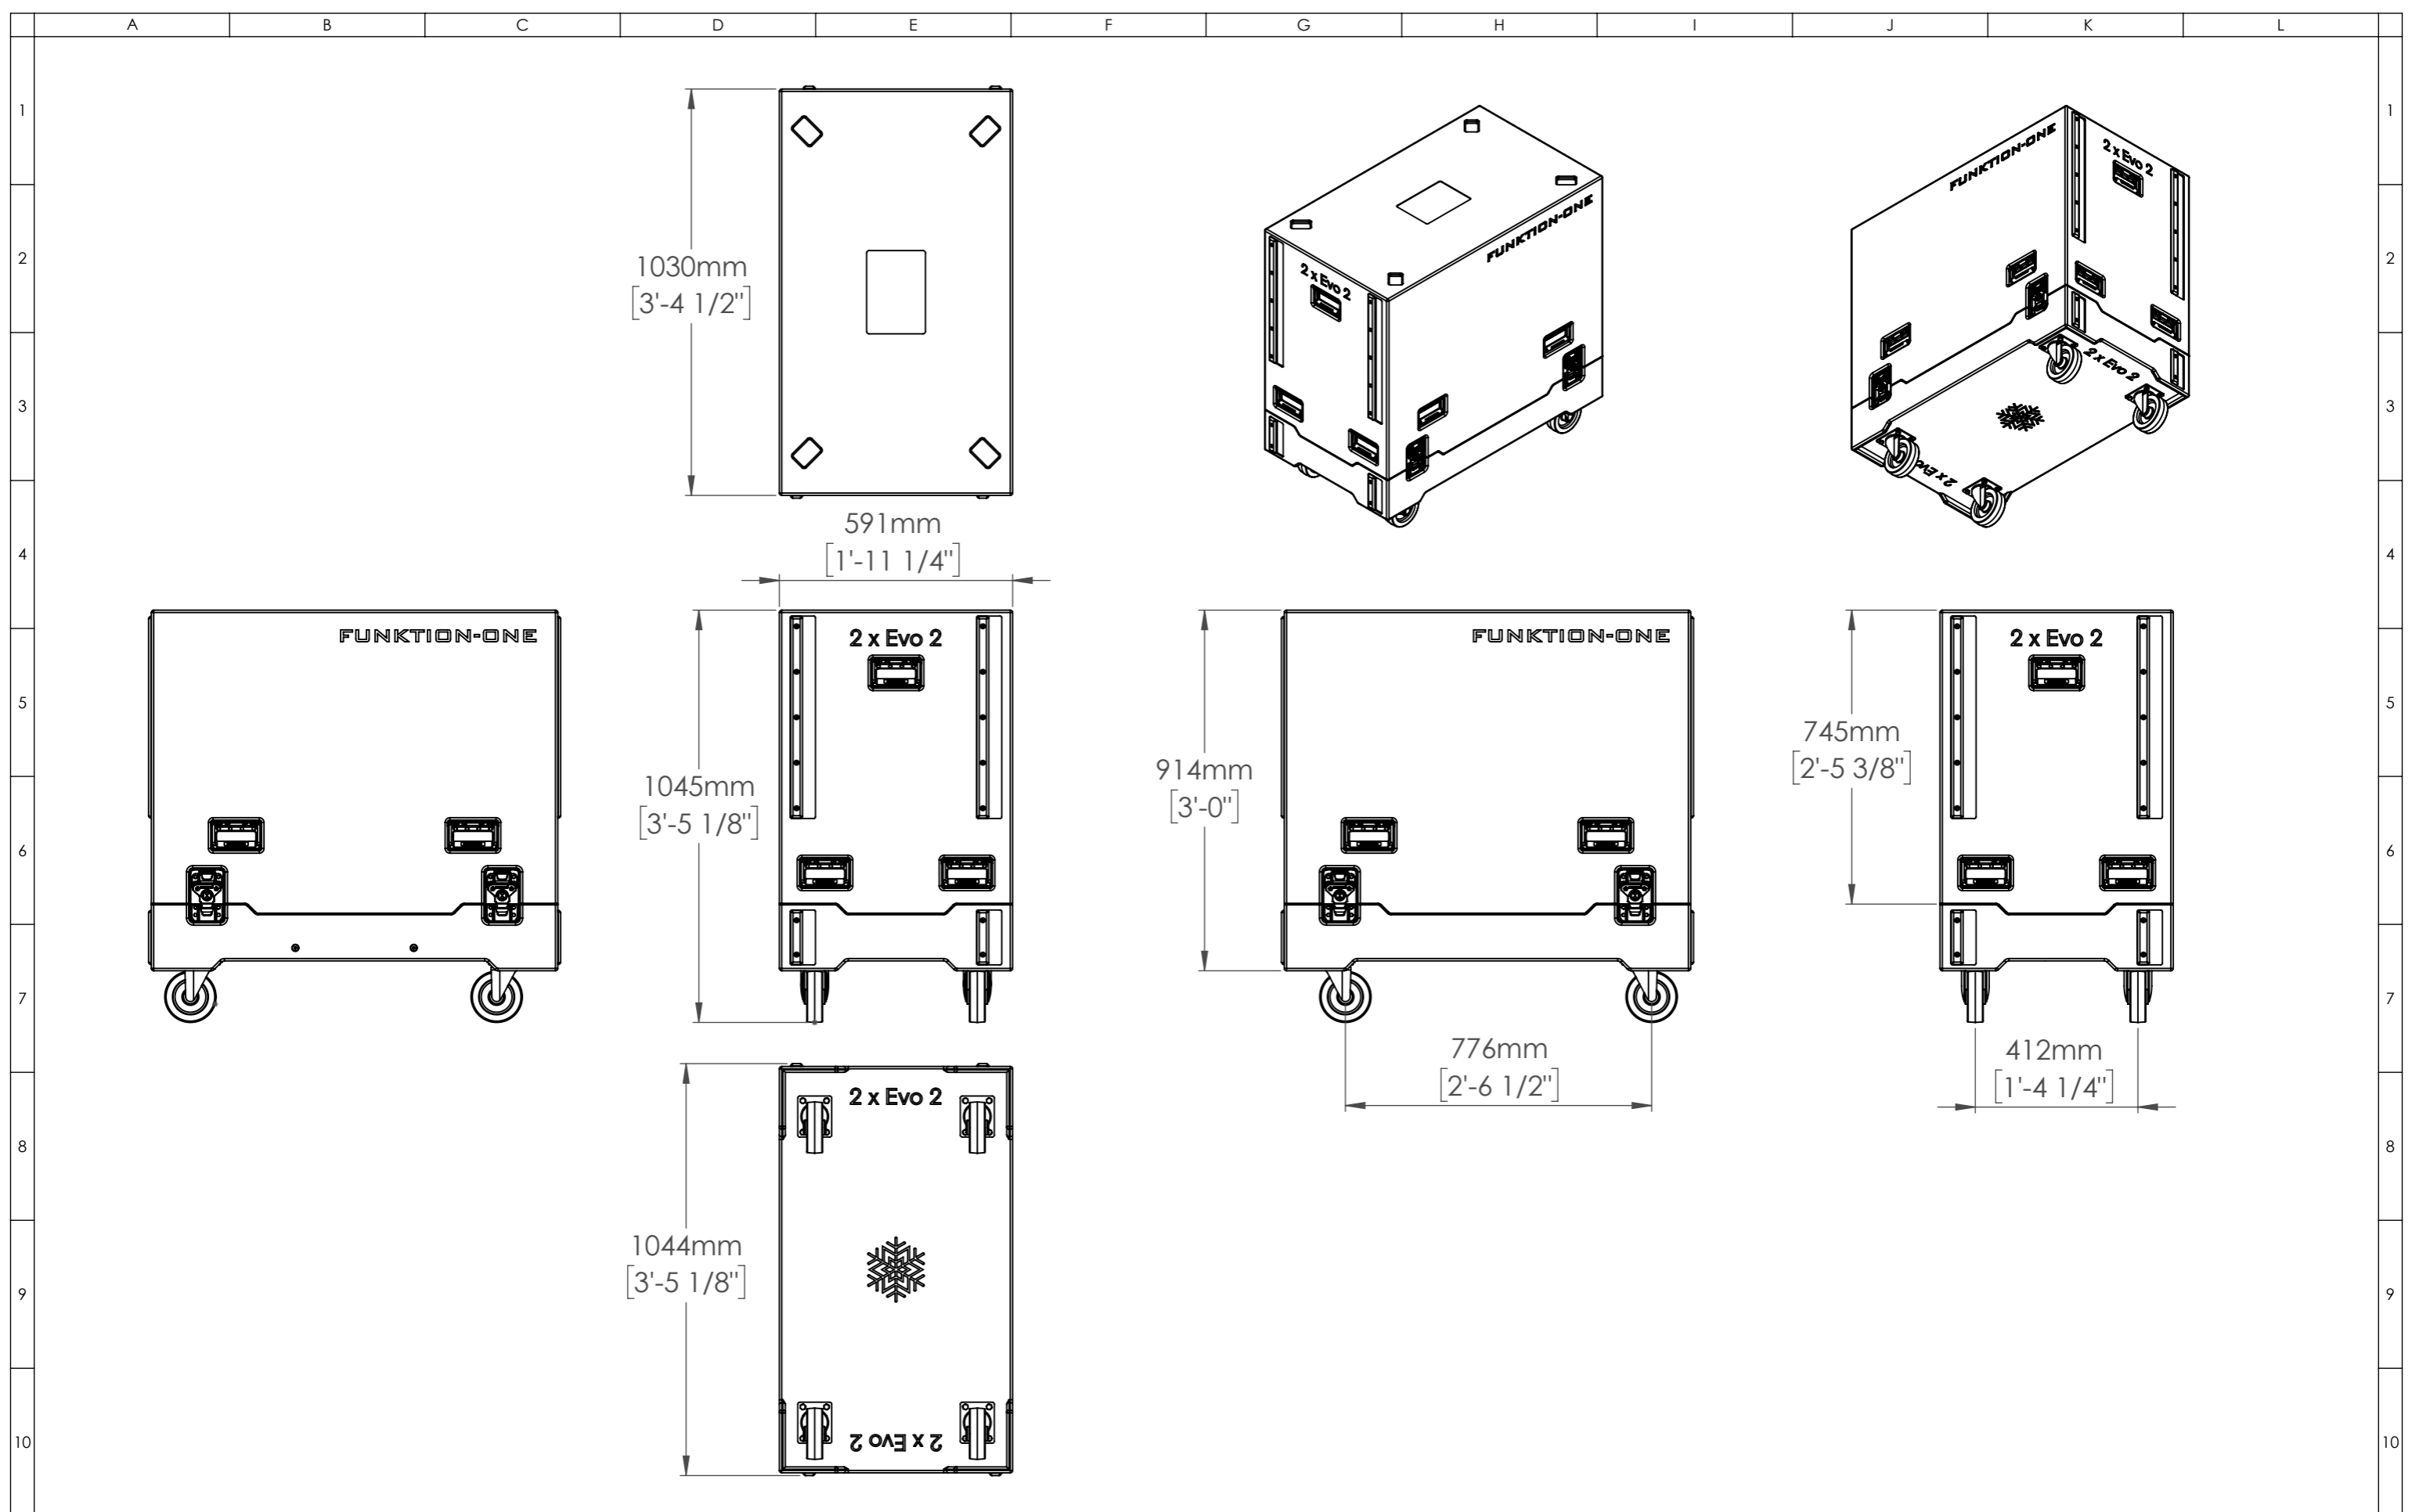

Funktion-One Research LTD  
 Hoyle, Beare Green, Dorking, Surrey, RH5 4PS, UK  
 mail@funktion-one.com +44 (0)1306 712820

Sheet: Detail Drawing  
 Funktion-One Accessory Drawing

A3 Sheet Scale: 1:10  
 Filename:

Drawn By: Mike Igglesden 03/06/2026  
 FC-2E2-F1-AD=T0333-00

Funktion-One Research LTD  
 Hoyle, Beare Green, Dorking, Surrey, RH5 4PS, UK  
 mail@funktion-one.com +44 (0)1306 712820

Sheet: Technical Drawing  
 Funktion-One Accessory Drawing

A3 Sheet Scale: 1:15  
 Filename:

Drawn By: Mike Igglesden 03/06/2026  
 FC-2E2-F1-AD=T0333-00