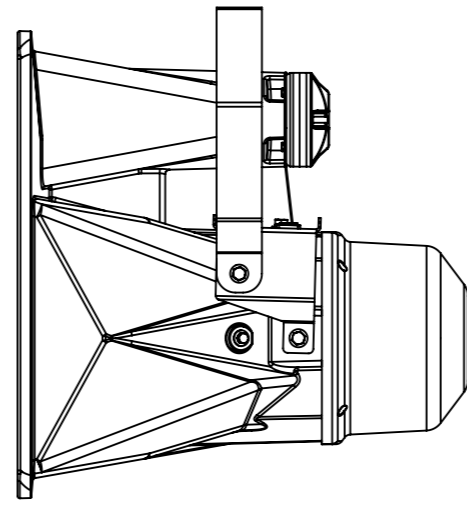

Funktion-One Research LTD  
 Hoyle, Beare Green, Dorking, Surrey, RH5 4PS, UK  
 mail@funktion-one.com +44 (0)1306 712820

Sheet:Dimensions  
 Funktion-One Product Technical Drawing

A3 Sheet Scale: 1:10  
 Filename:

Drawn By: Mike Igglesden 24/10/2022  
 Evo7SH-F1-TD=T0095-00

Funktion-One Research LTD  
 Hoyle, Beare Green, Dorking, Surrey, RH5 4PS, UK  
 mail@funktion-one.com +44 (0)1306 712820

Sheet: Standard  
 Funktion-One Product Technical Drawing

A3 Sheet Scale: 1:10

Drawn By: Mike Igglesden

24/10/2022

Filename:

Evo7SH-F1-TD=T0095-00