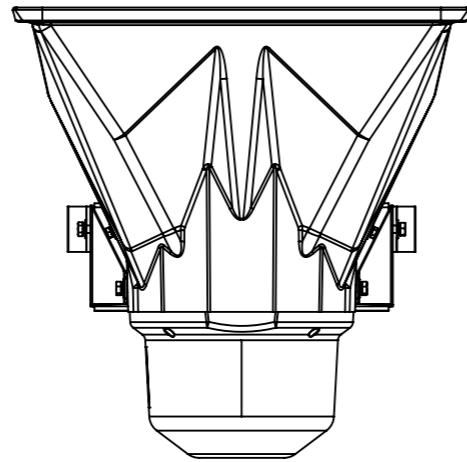

Funktion-One Research LTD  
 Hoyle, Beare Green, Dorking, Surrey, RH5 4PS, UK  
 mail@funktion-one.com +44 (0)1306 712820

Sheet:Dimensions  
 Funktion-One Product Technical Drawing

A3 Sheet Scale: 1:10  
 Filename:

Drawn By: Mike Igglesden 24/10/2022  
 Evo7SH-F1-TD=T0095-00

Funktion-One Research LTD  
 Hoyle, Beare Green, Dorking, Surrey, RH5 4PS, UK  
 mail@funktion-one.com +44 (0)1306 712820

Sheet: Standard  
 Funktion-One Product Technical Drawing