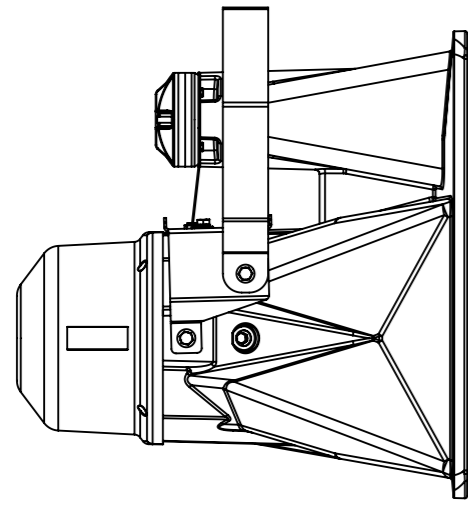

Funktion-One Research LTD  
 Hoyle, Beare Green, Dorking, Surrey, RH5 4PS, UK  
 mail@funktion-one.com +44 (0)1306 712820

Sheet:Dimensions  
 Funktion-One Product Technical Drawing

A3 Sheet Scale: 1:10  
 Filename:

Drawn By: Mike Igglesden 24/10/2022  
 Evo7SH-F1-TD=T0095-00

Funktion-One Research LTD  
 Hoyle, Beare Green, Dorking, Surrey, RH5 4PS, UK  
 mail@funktion-one.com +44 (0)1306 712820

Sheet: Standard  
 Funktion-One Product Technical Drawing

A3 Sheet Scale: 1:10

Drawn By: Mike Igglesden

24/10/2022

Filename:

Evo7SH-F1-TD=T0095-00