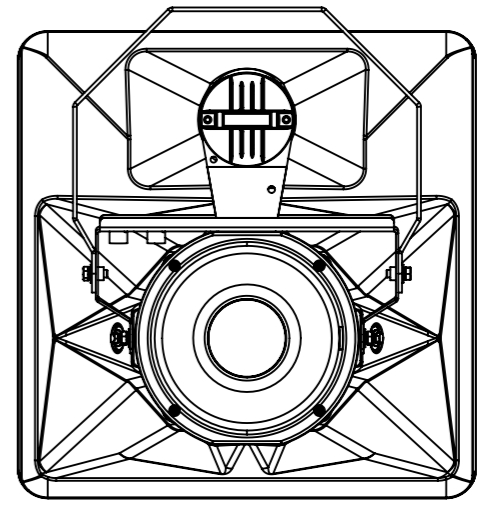

Funktion-One Research LTD  
 Hoyle, Beare Green, Dorking, Surrey, RH5 4PS, UK  
 mail@funktion-one.com +44 (0)1306 712820

Sheet:Dimensions  
 Funktion-One Product Technical Drawing

A3 Sheet Scale: 1:10  
 Filename:

Drawn By: Mike Igglesden 24/10/2022  
 Evo7SH-F1-TD=T0095-00

Funktion-One Research LTD  
 Hoyle, Beare Green, Dorking, Surrey, RH5 4PS, UK  
 mail@funktion-one.com +44 (0)1306 712820

Sheet: Standard  
 Funktion-One Product Technical Drawing