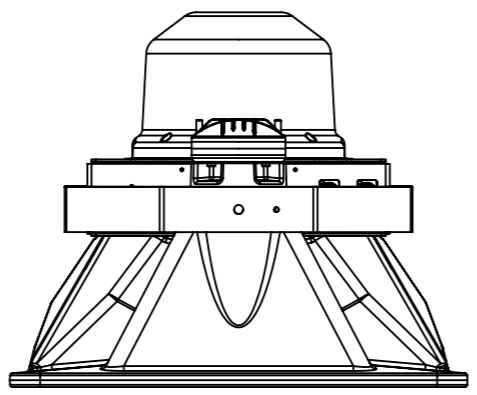

Funktion-One Research LTD  
 Hoyle, Beare Green, Dorking, Surrey, RH5 4PS, UK  
 mail@funktion-one.com +44 (0)1306 712820

Sheet:Dimensions  
 Funktion-One Product Technical Drawing

A3 Sheet Scale: 1:10  
 Filename:

Drawn By: Mike Igglesden 30/09/2021  
 Evo6SH-F1-TD=T0030-00

Funktion-One Research LTD  
 Hoyle, Beare Green, Dorking, Surrey, RH5 4PS, UK  
 mail@funktion-one.com +44 (0)1306 712820

Sheet: Standard  
 Funktion-One Product Technical Drawing

A3 Sheet Scale: 1:10

Drawn By: Mike Igglesden

30/09/2021

Filename:

Evo6SH-F1-TD=T0030-00