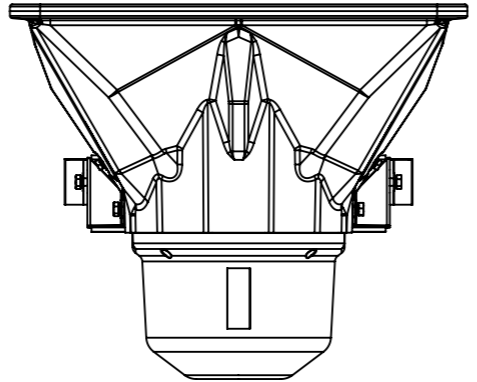

Funktion-One Research LTD  
 Hoyle, Beare Green, Dorking, Surrey, RH5 4PS, UK  
 mail@funktion-one.com +44 (0)1306 712820

Sheet:Dimensions  
 Funktion-One Product Technical Drawing

A3 Sheet Scale: 1:10  
 Filename:

Drawn By: Mike Igglesden 30/09/2021  
 Evo6SH-F1-TD=T0030-00

Funktion-One Research LTD  
 Hoyle, Beare Green, Dorking, Surrey, RH5 4PS, UK  
 mail@funktion-one.com +44 (0)1306 712820

Sheet: Standard  
 Funktion-One Product Technical Drawing