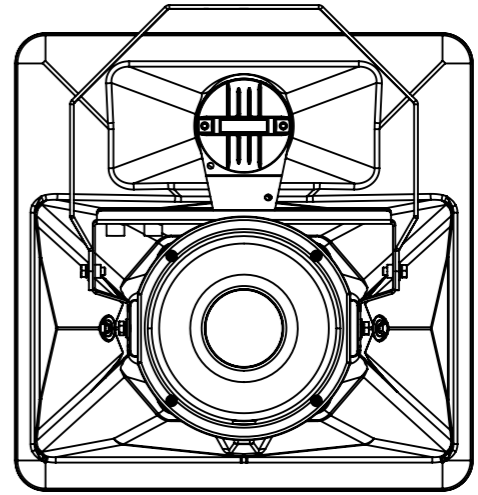

Funktion-One Research LTD  
 Hoyle, Beare Green, Dorking, Surrey, RH5 4PS, UK  
 mail@funktion-one.com +44 (0)1306 712820

Sheet:Dimensions  
 Funktion-One Product Technical Drawing

A3 Sheet Scale: 1:10  
 Filename:

Drawn By: Mike Igglesden 30/09/2021  
 Evo6SH-F1-TD=T0030-00

Funktion-One Research LTD  
 Hoyle, Beare Green, Dorking, Surrey, RH5 4PS, UK  
 mail@funktion-one.com +44 (0)1306 712820

Sheet: Standard  
 Funktion-One Product Technical Drawing

A3 Sheet Scale: 1:10

Drawn By: Mike Igglesden

30/09/2021

Filename:

Evo6SH-F1-TD=T0030-00