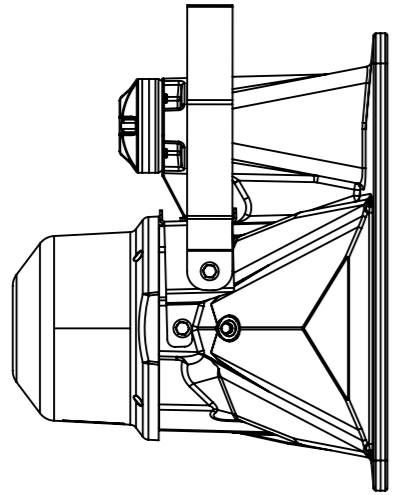

Funktion-One Research LTD  
 Hoyle, Beare Green, Dorking, Surrey, RH5 4PS, UK  
 mail@funktion-one.com +44 (0)1306 712820

Sheet:Dimensions  
 Funktion-One Product Technical Drawing

A3 Sheet Scale: 1:10  
 Filename:

Drawn By: Mike Igglesden 30/09/2021  
 Evo6SH-F1-TD=T0030-00

Funktion-One Research LTD  
 Hoyle, Beare Green, Dorking, Surrey, RH5 4PS, UK  
 mail@funktion-one.com +44 (0)1306 712820

Sheet: Standard  
 Funktion-One Product Technical Drawing

A3 Sheet Scale: 1:10

Drawn By: Mike Igglesden

30/09/2021

Filename:

Evo6SH-F1-TD=T0030-00