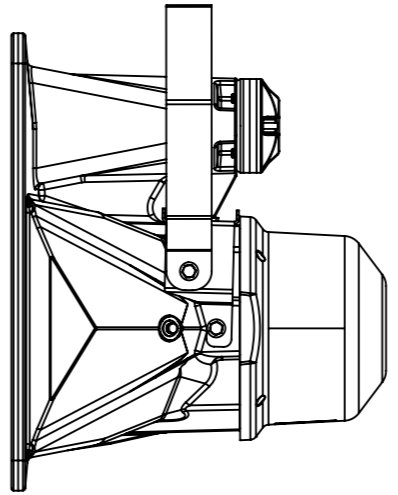

Funktion-One Research LTD  
 Hoyle, Beare Green, Dorking, Surrey, RH5 4PS, UK  
 mail@funktion-one.com +44 (0)1306 712820

Sheet:Dimensions  
 Funktion-One Product Technical Drawing

A3 Sheet Scale: 1:10  
 Filename:

Drawn By: Mike Igglesden 30/09/2021  
 Evo6SH-F1-TD=T0030-00

Funktion-One Research LTD  
 Hoyle, Beare Green, Dorking, Surrey, RH5 4PS, UK  
 mail@funktion-one.com +44 (0)1306 712820

Sheet: Standard  
 Funktion-One Product Technical Drawing

A3 Sheet Scale: 1:10

Drawn By: Mike Igglesden

30/09/2021

Filename:

Evo6SH-F1-TD=T0030-00